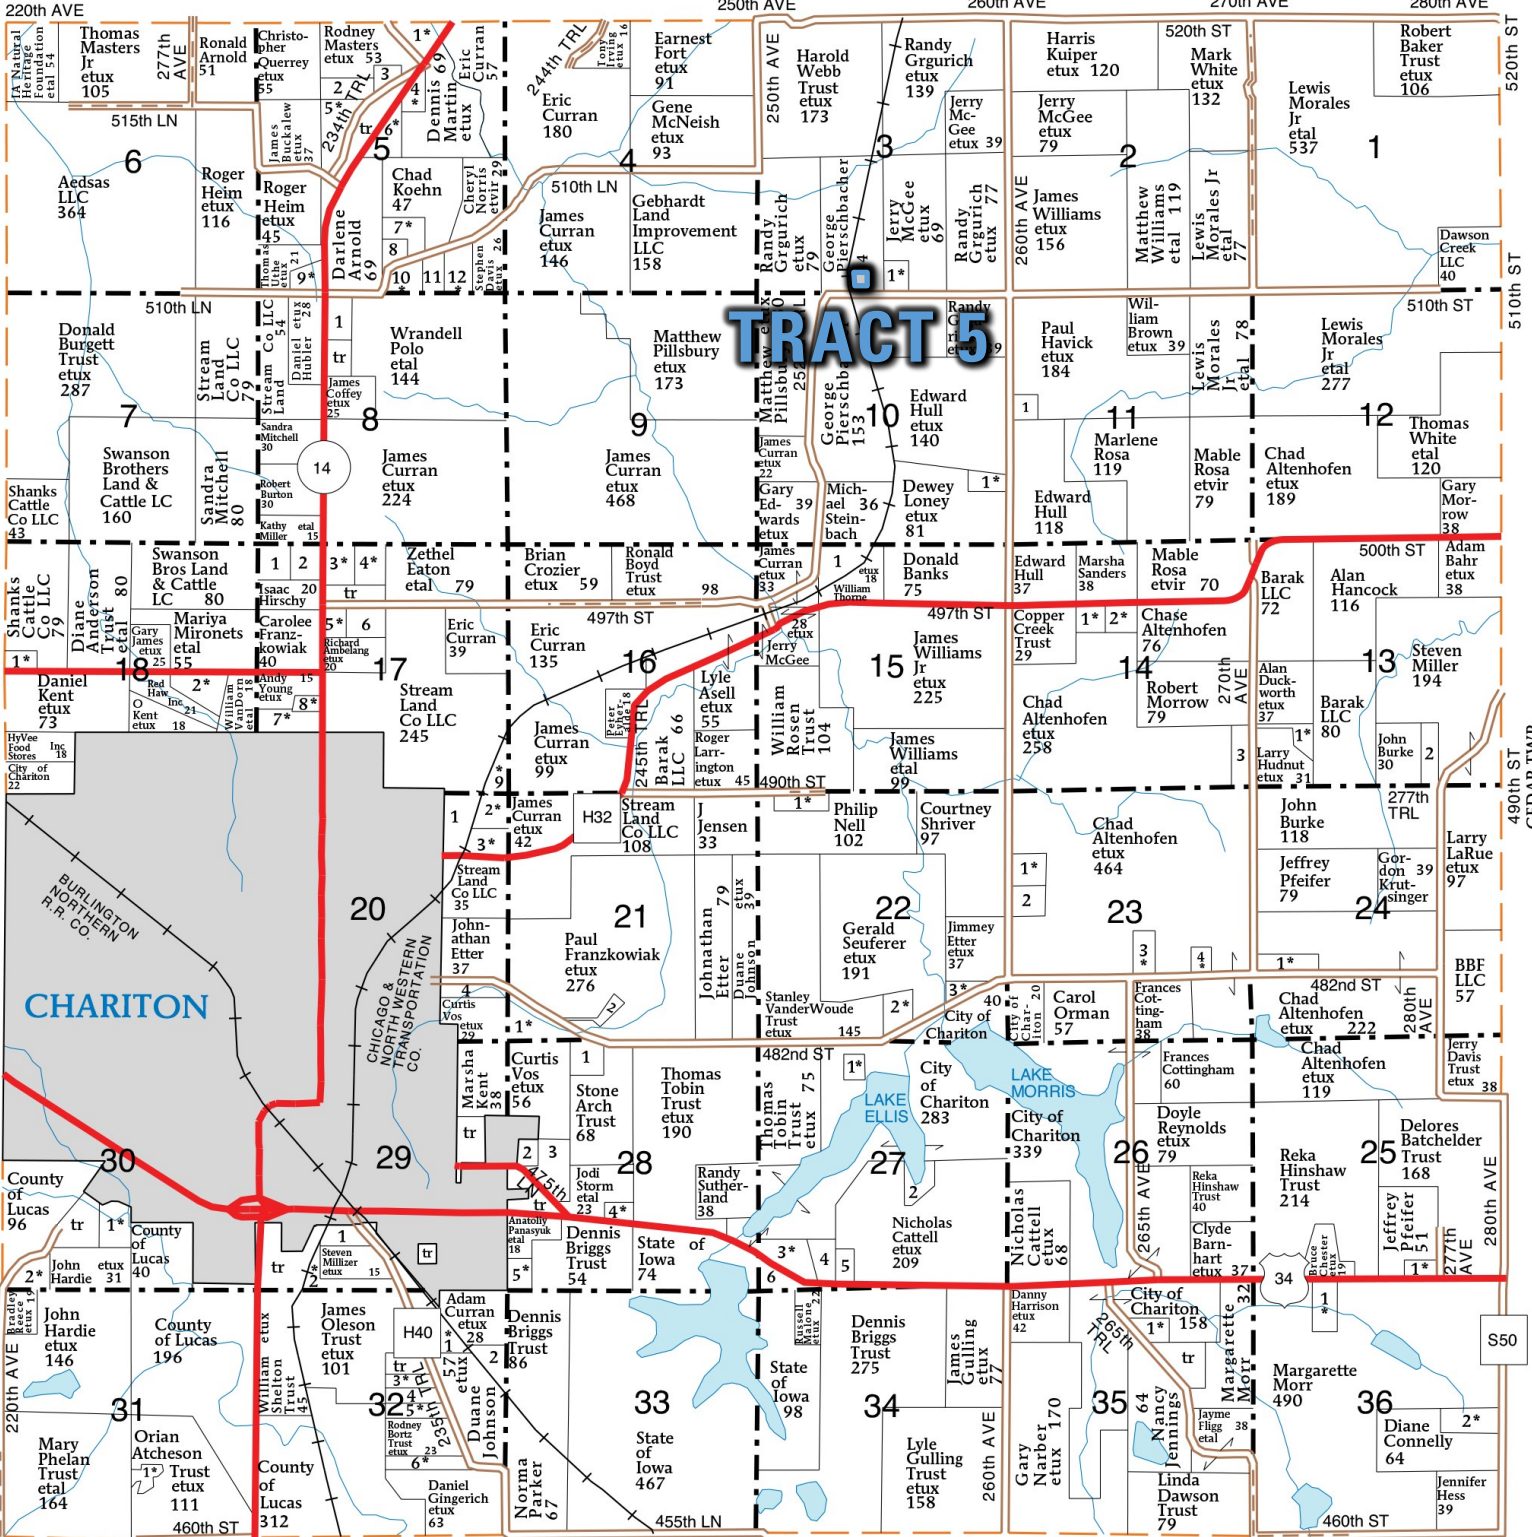

T-72-N

# LINCOLN PLAT

R-21-W

(Landowners)

ENGLISH TWP.

BENTON TWP.

WHITE BREAST TWP.

490th ST CEDAR TWP.

CHARITON

LAKE ELLIS

LAKE MORRIS

S50