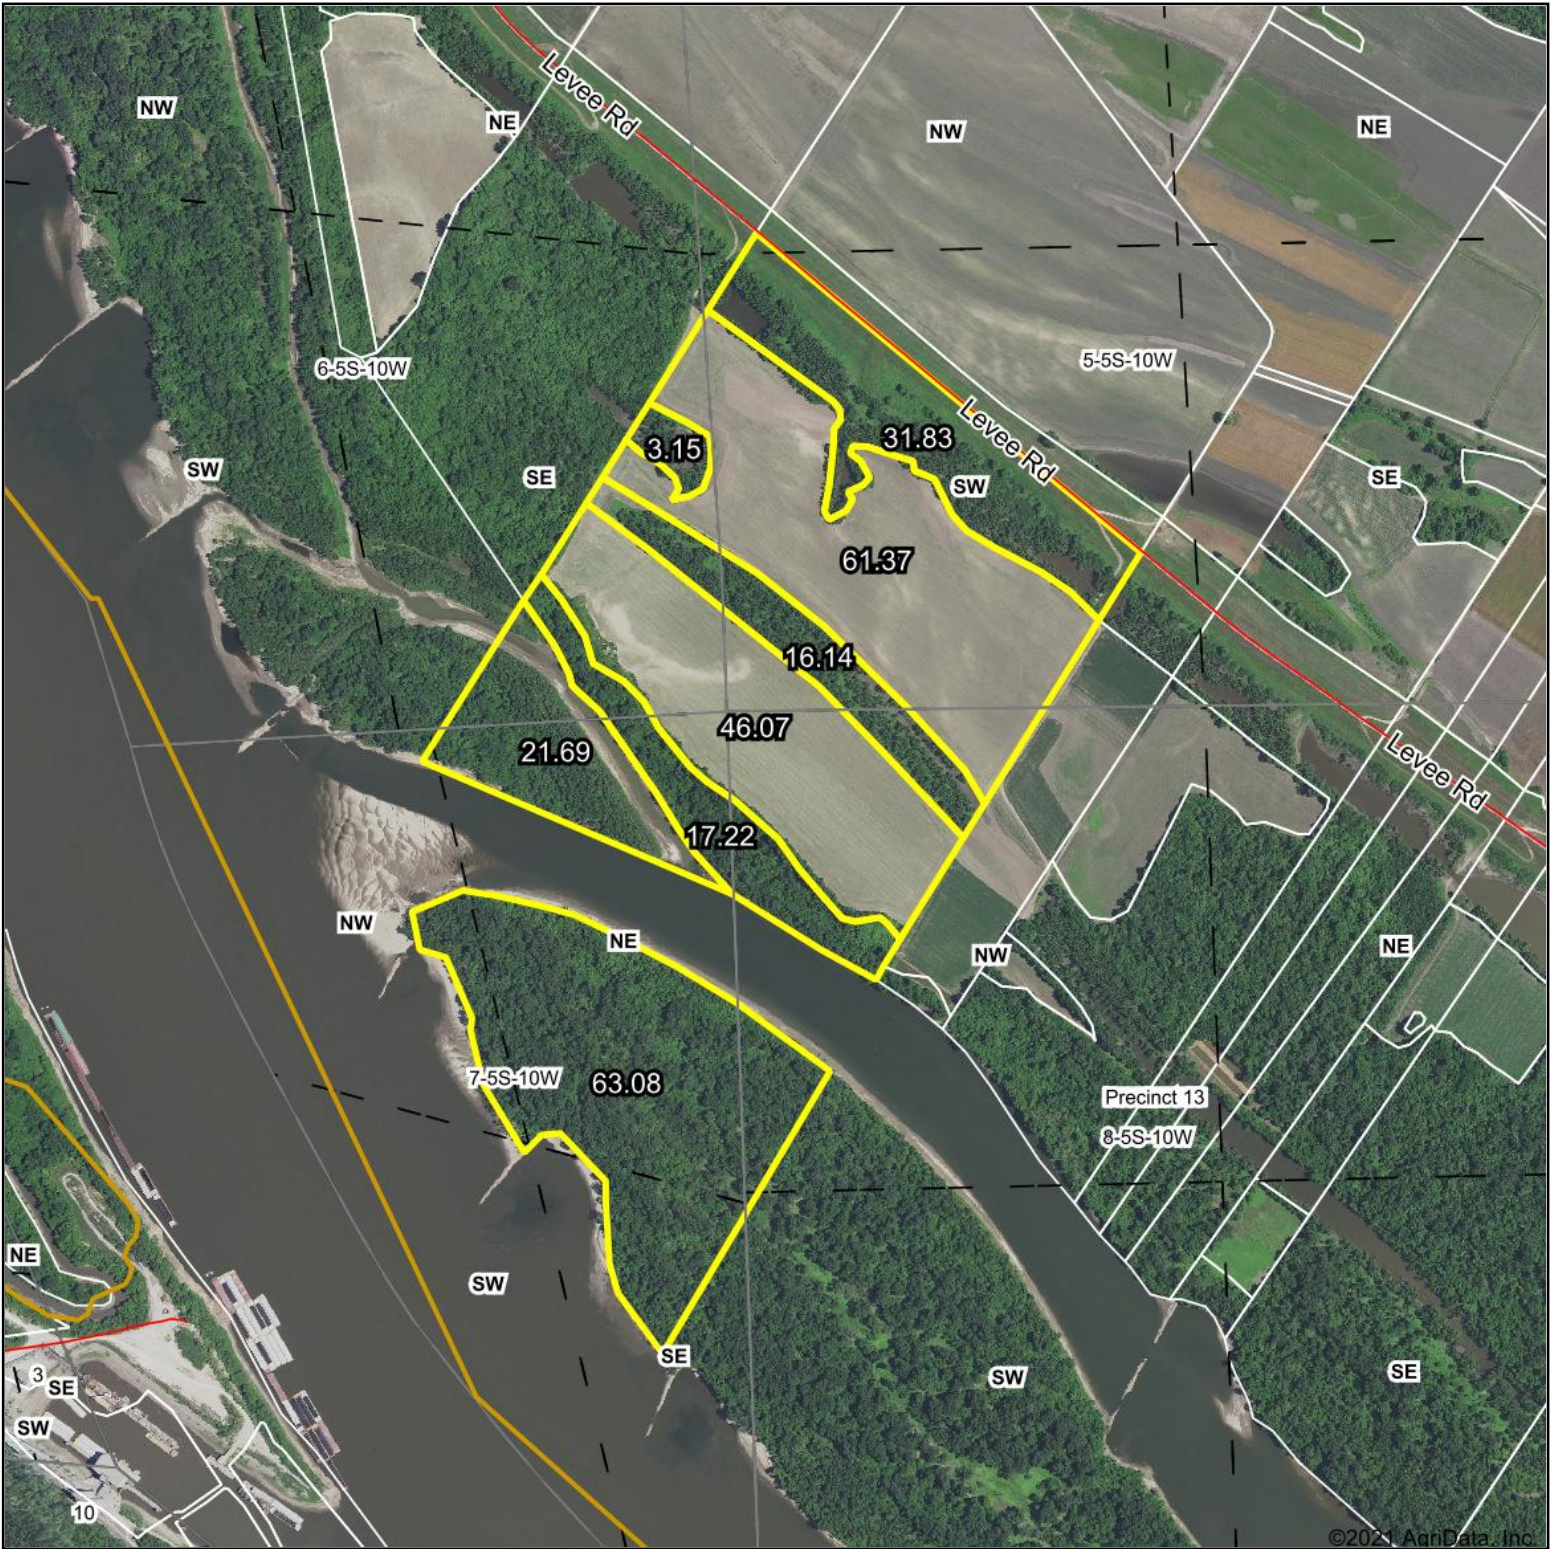

FSA Aerial Map

Map Center: 38° 7' 19.32, -90° 14' 13.14

8-5S-10W
Monroe County
Illinois

12/28/2021