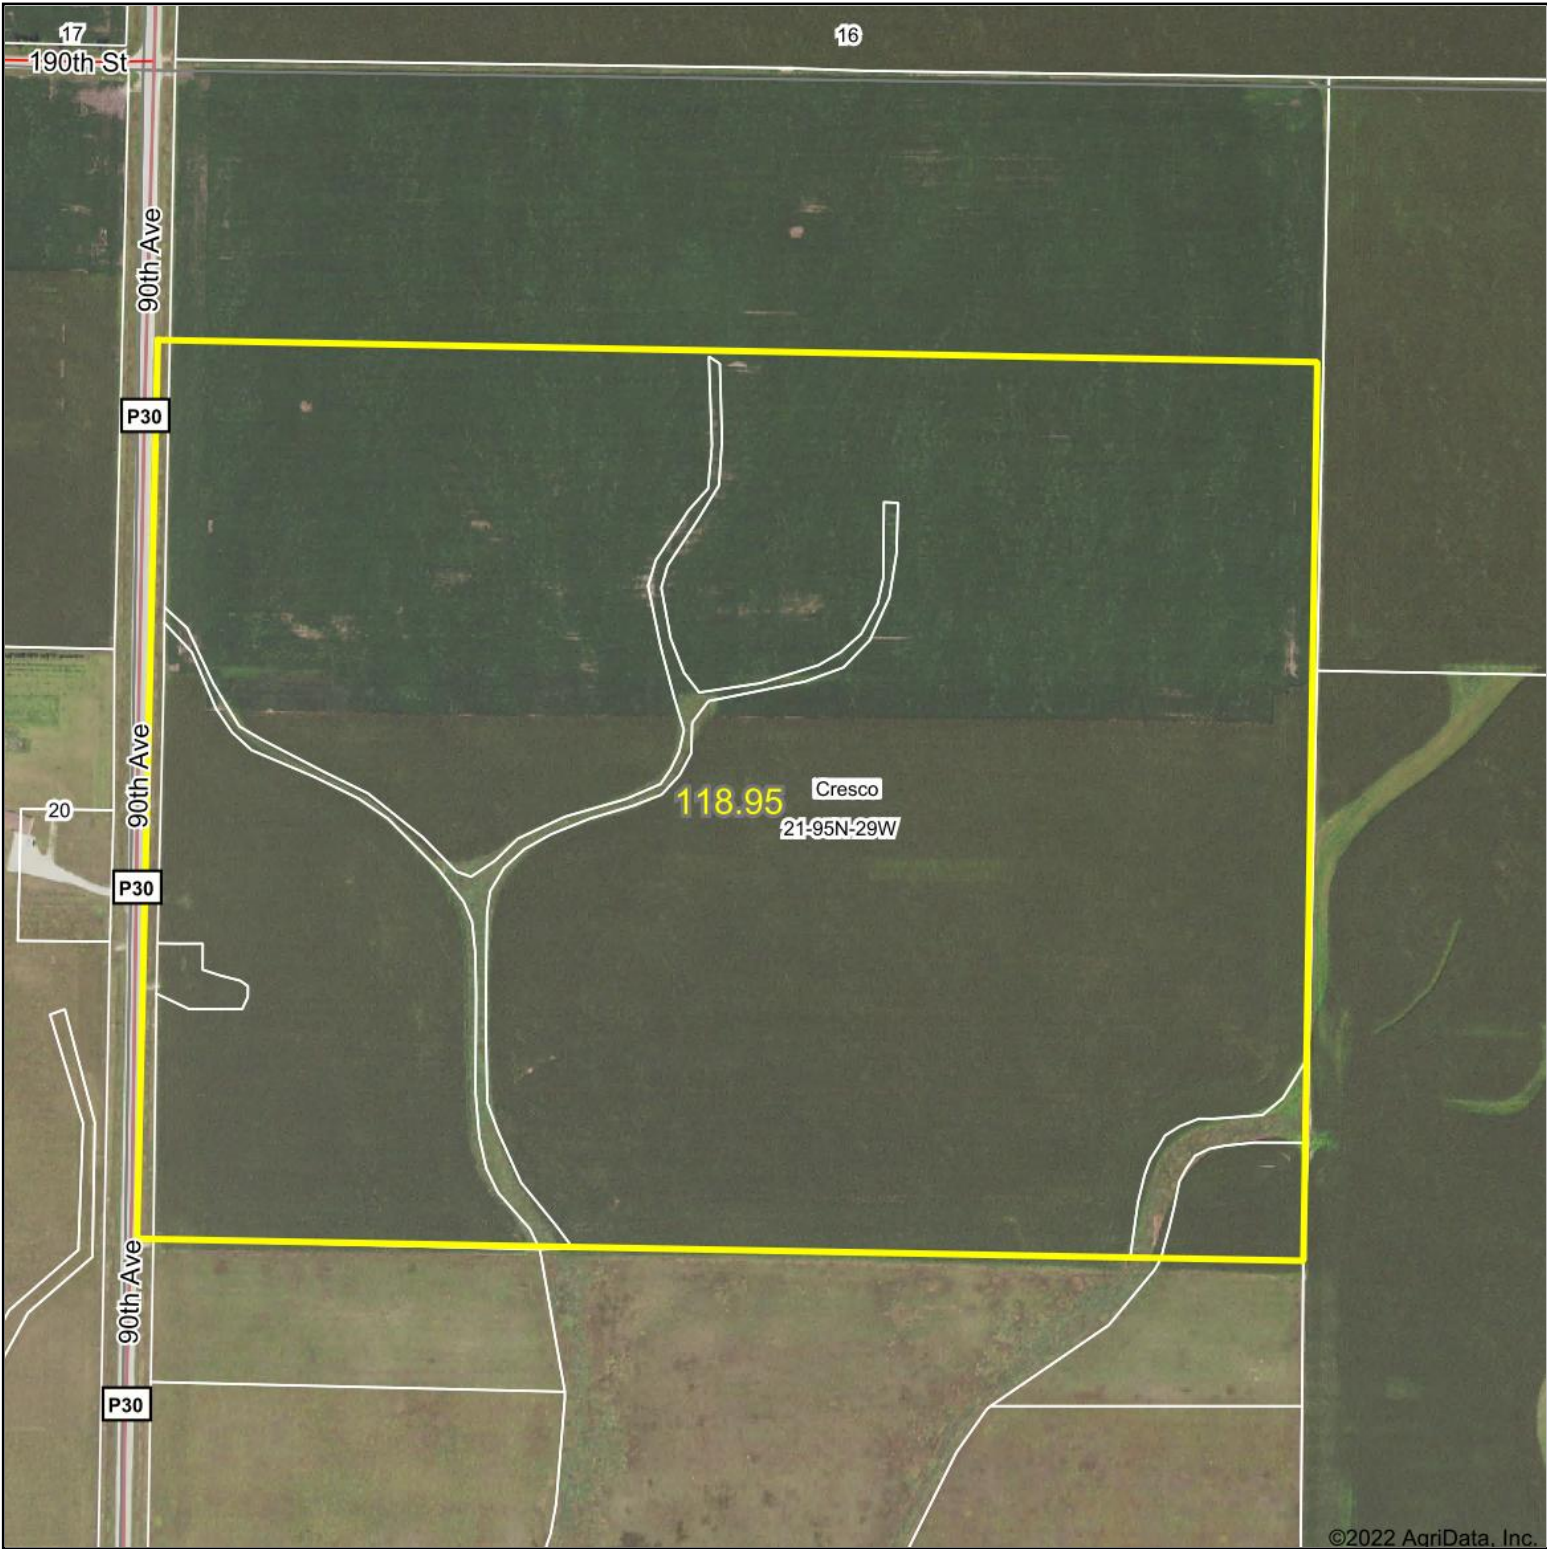

Aerial Map - Total Acres

Map Center: 43° 2' 2.3, -94° 16' 52.68

21-95N-29W
Kossuth County
Iowa

6/30/2022

Field borders provided by Farm Service Agency as of 5/21/2008.