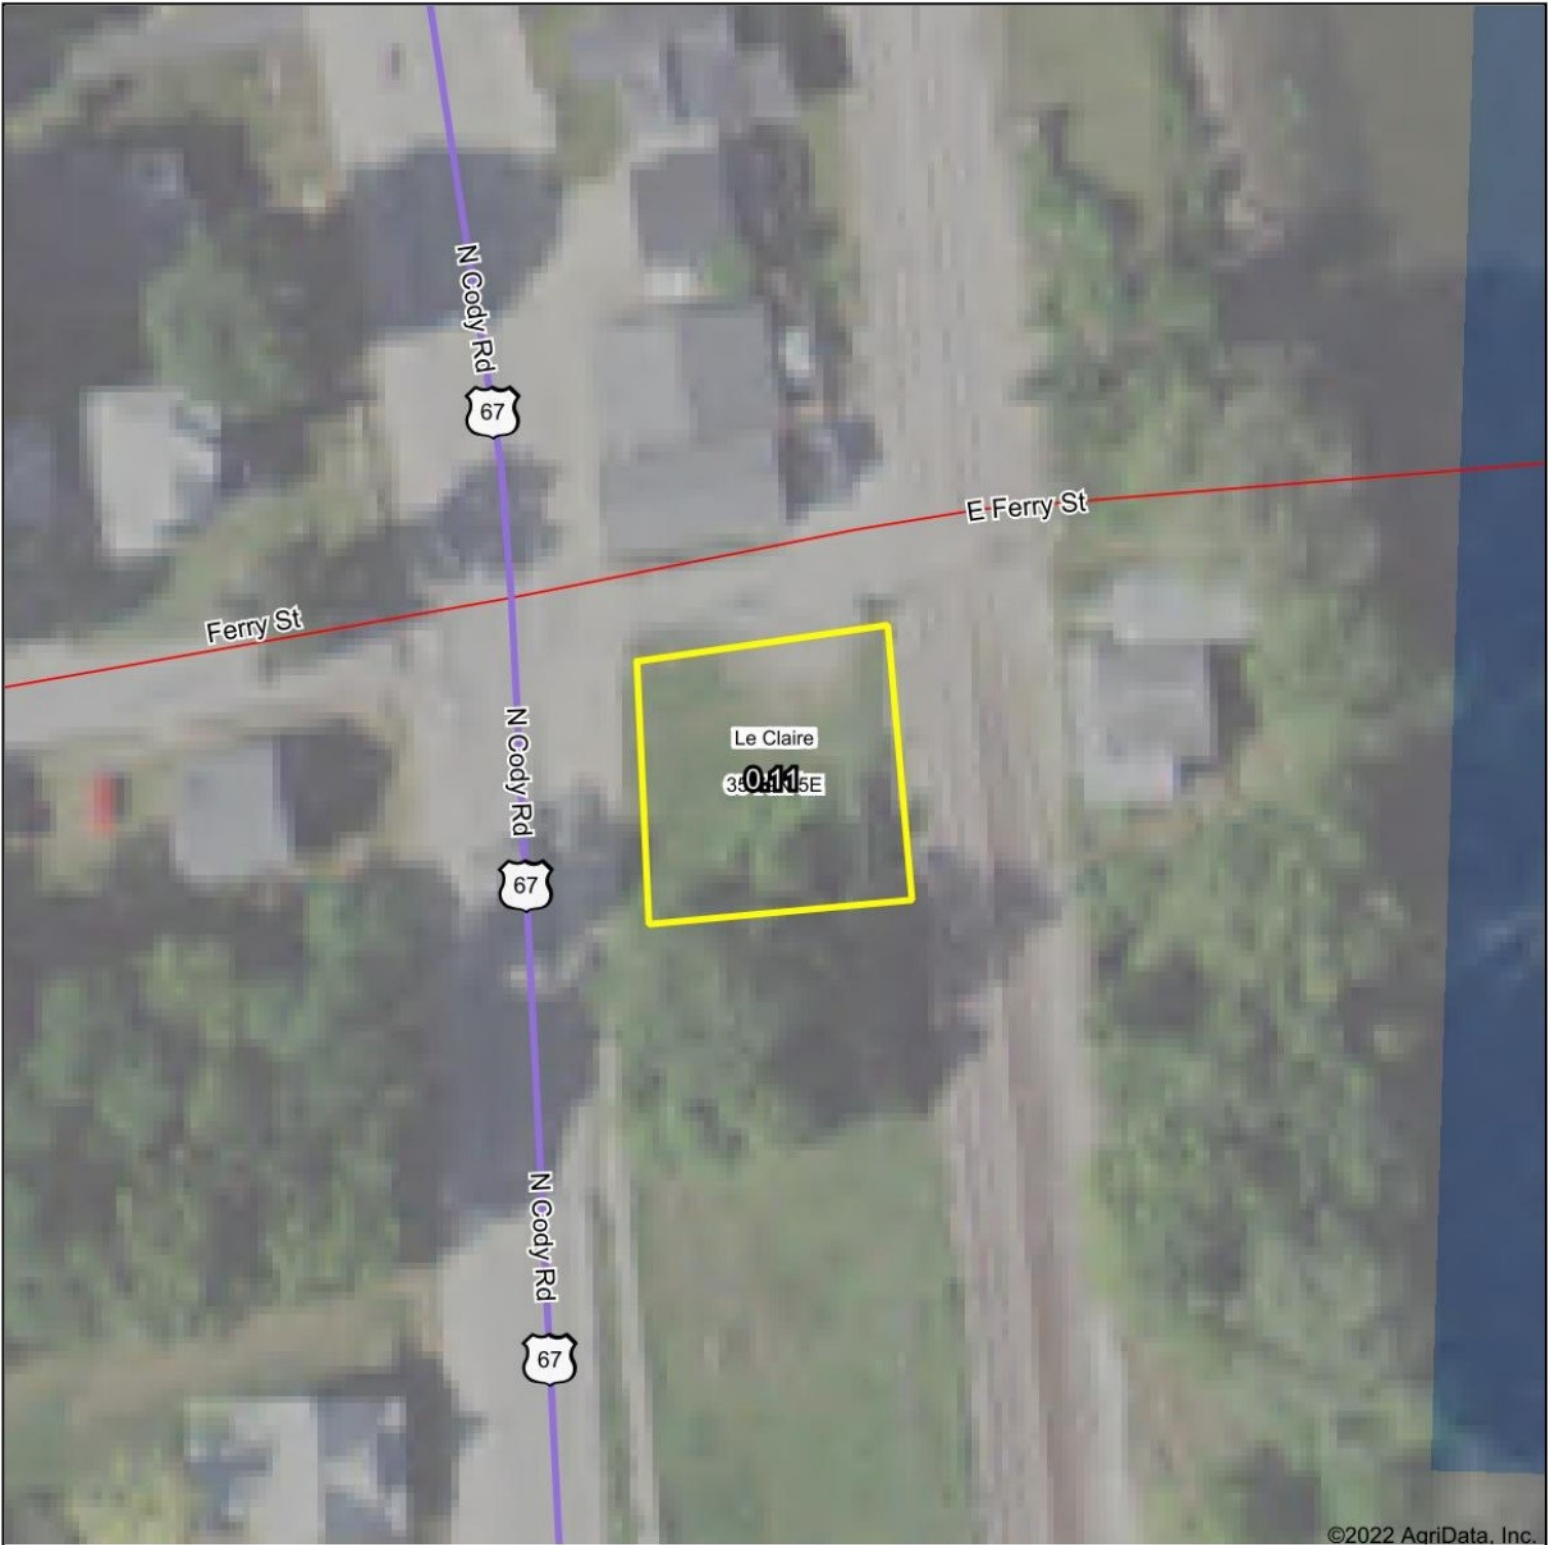

FSA Aerial Map

©2022 AgriData, Inc.

Map Center: 41° 36' 8", -90° 20' 36.21

35-79N-5E
Scott County
Iowa

4/4/2022