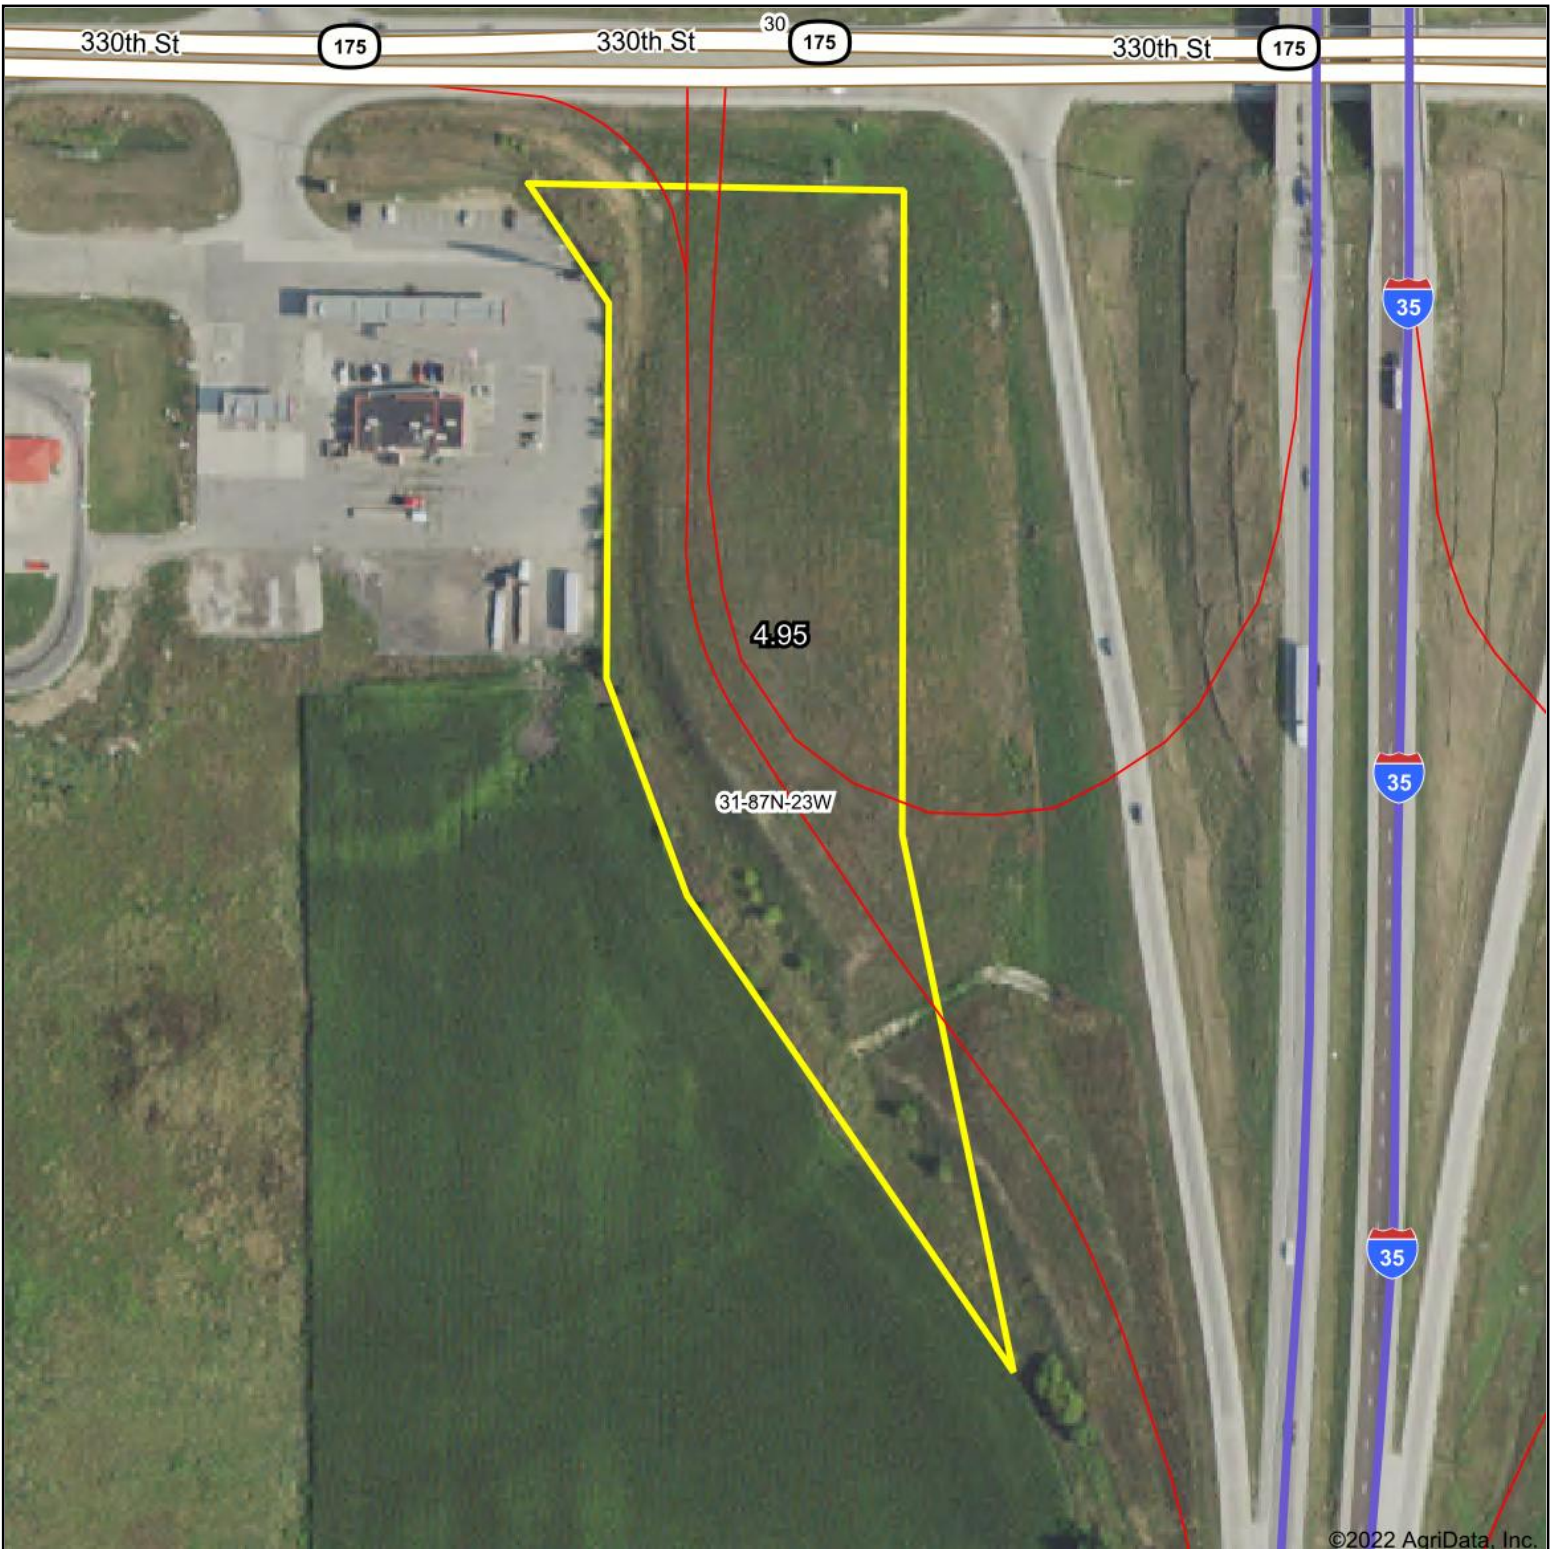

Aerial Map

Map Center: 42° 18' 31.27, -93° 34' 16.89

31-87N-23W
Hamilton County
Iowa

4/5/2022

© AgriData, Inc. 2021 www.AgriDataInc.com