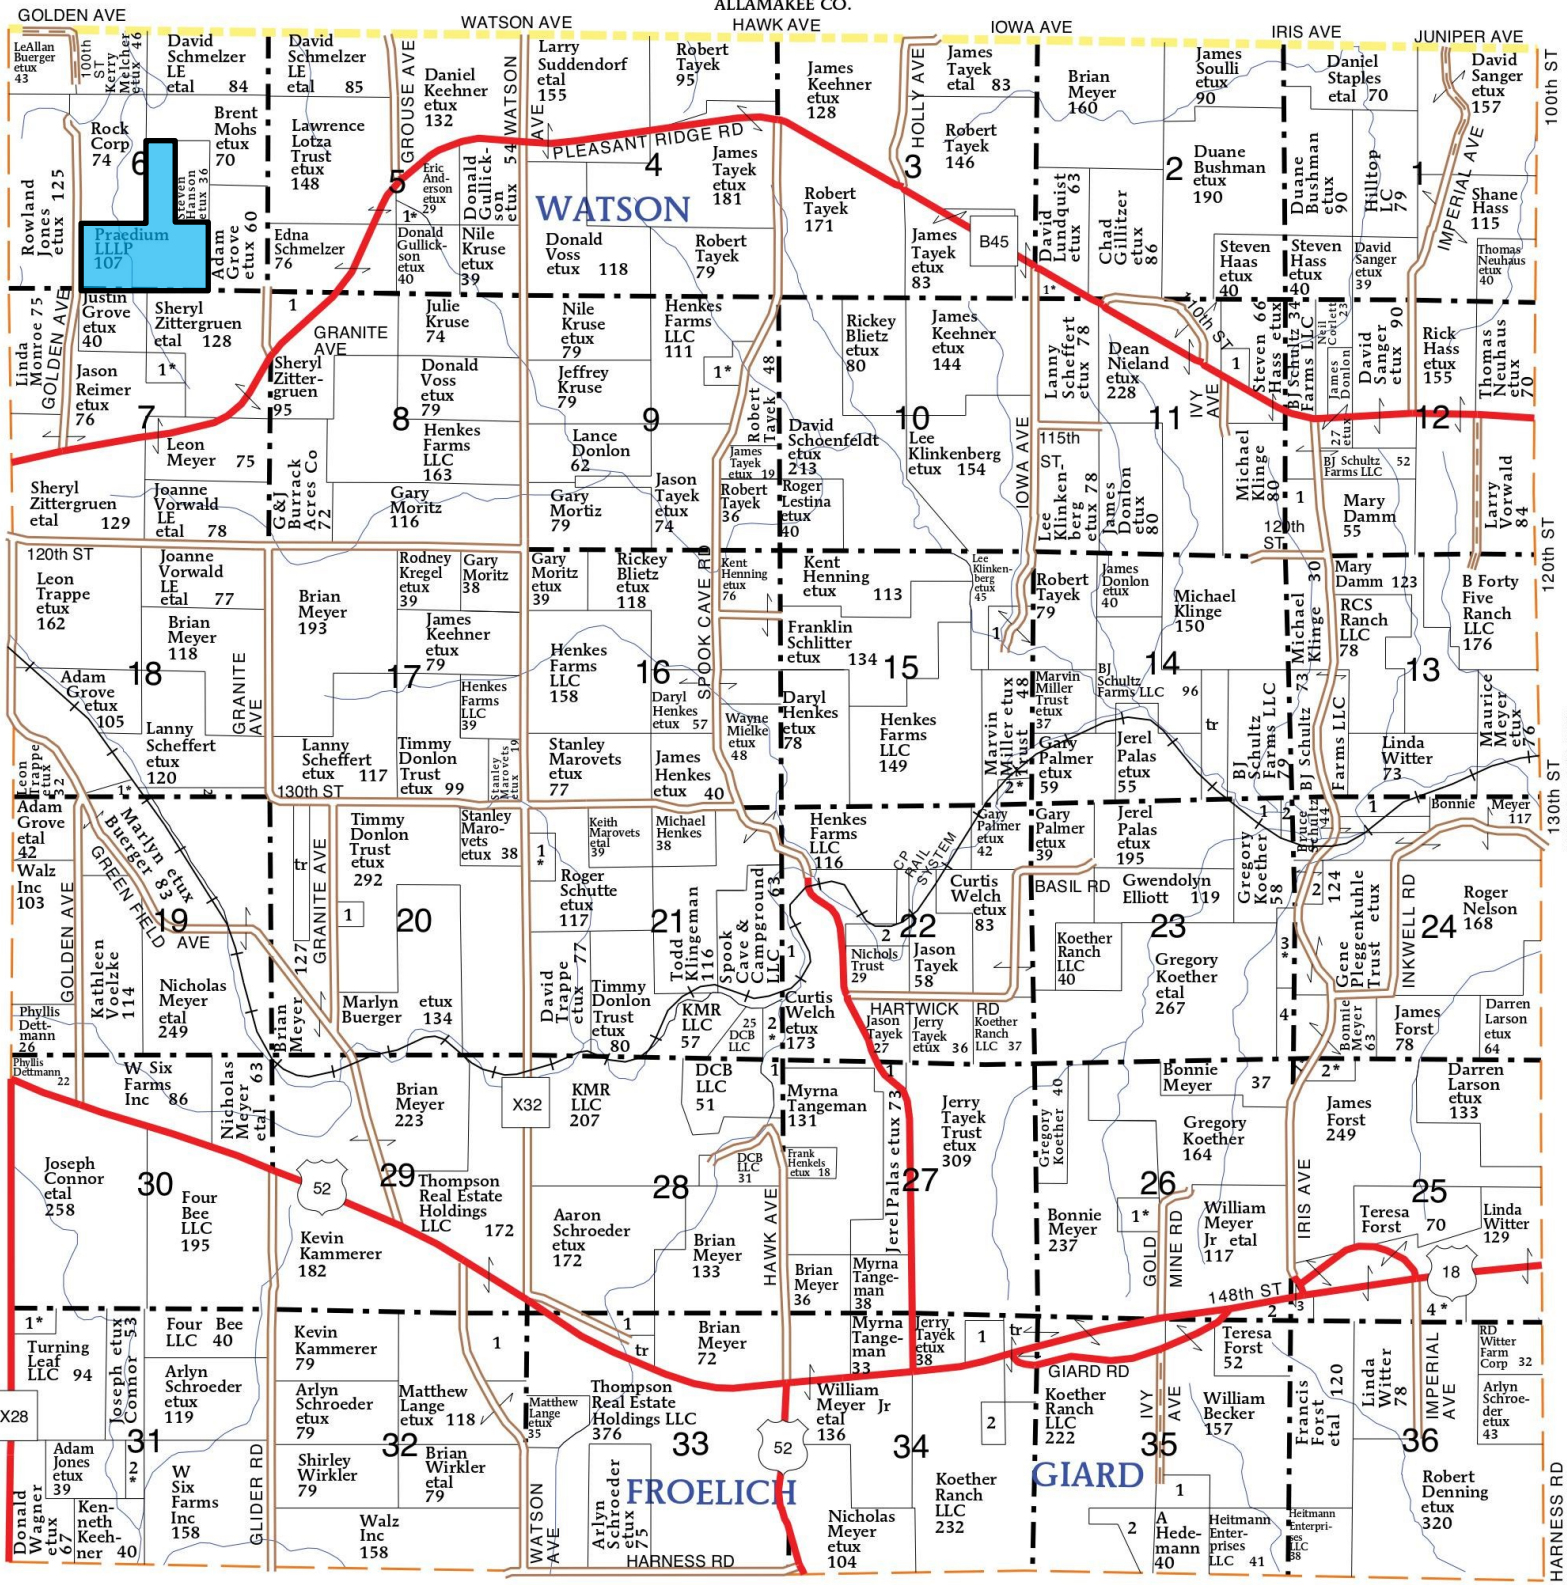

T-95-N

GIARD PLAT

R-4-W

(Landowners)

ALLAMAKEE CO.

MONONA TWP.

MENDON TWP.

FARMERSBURG TWP.