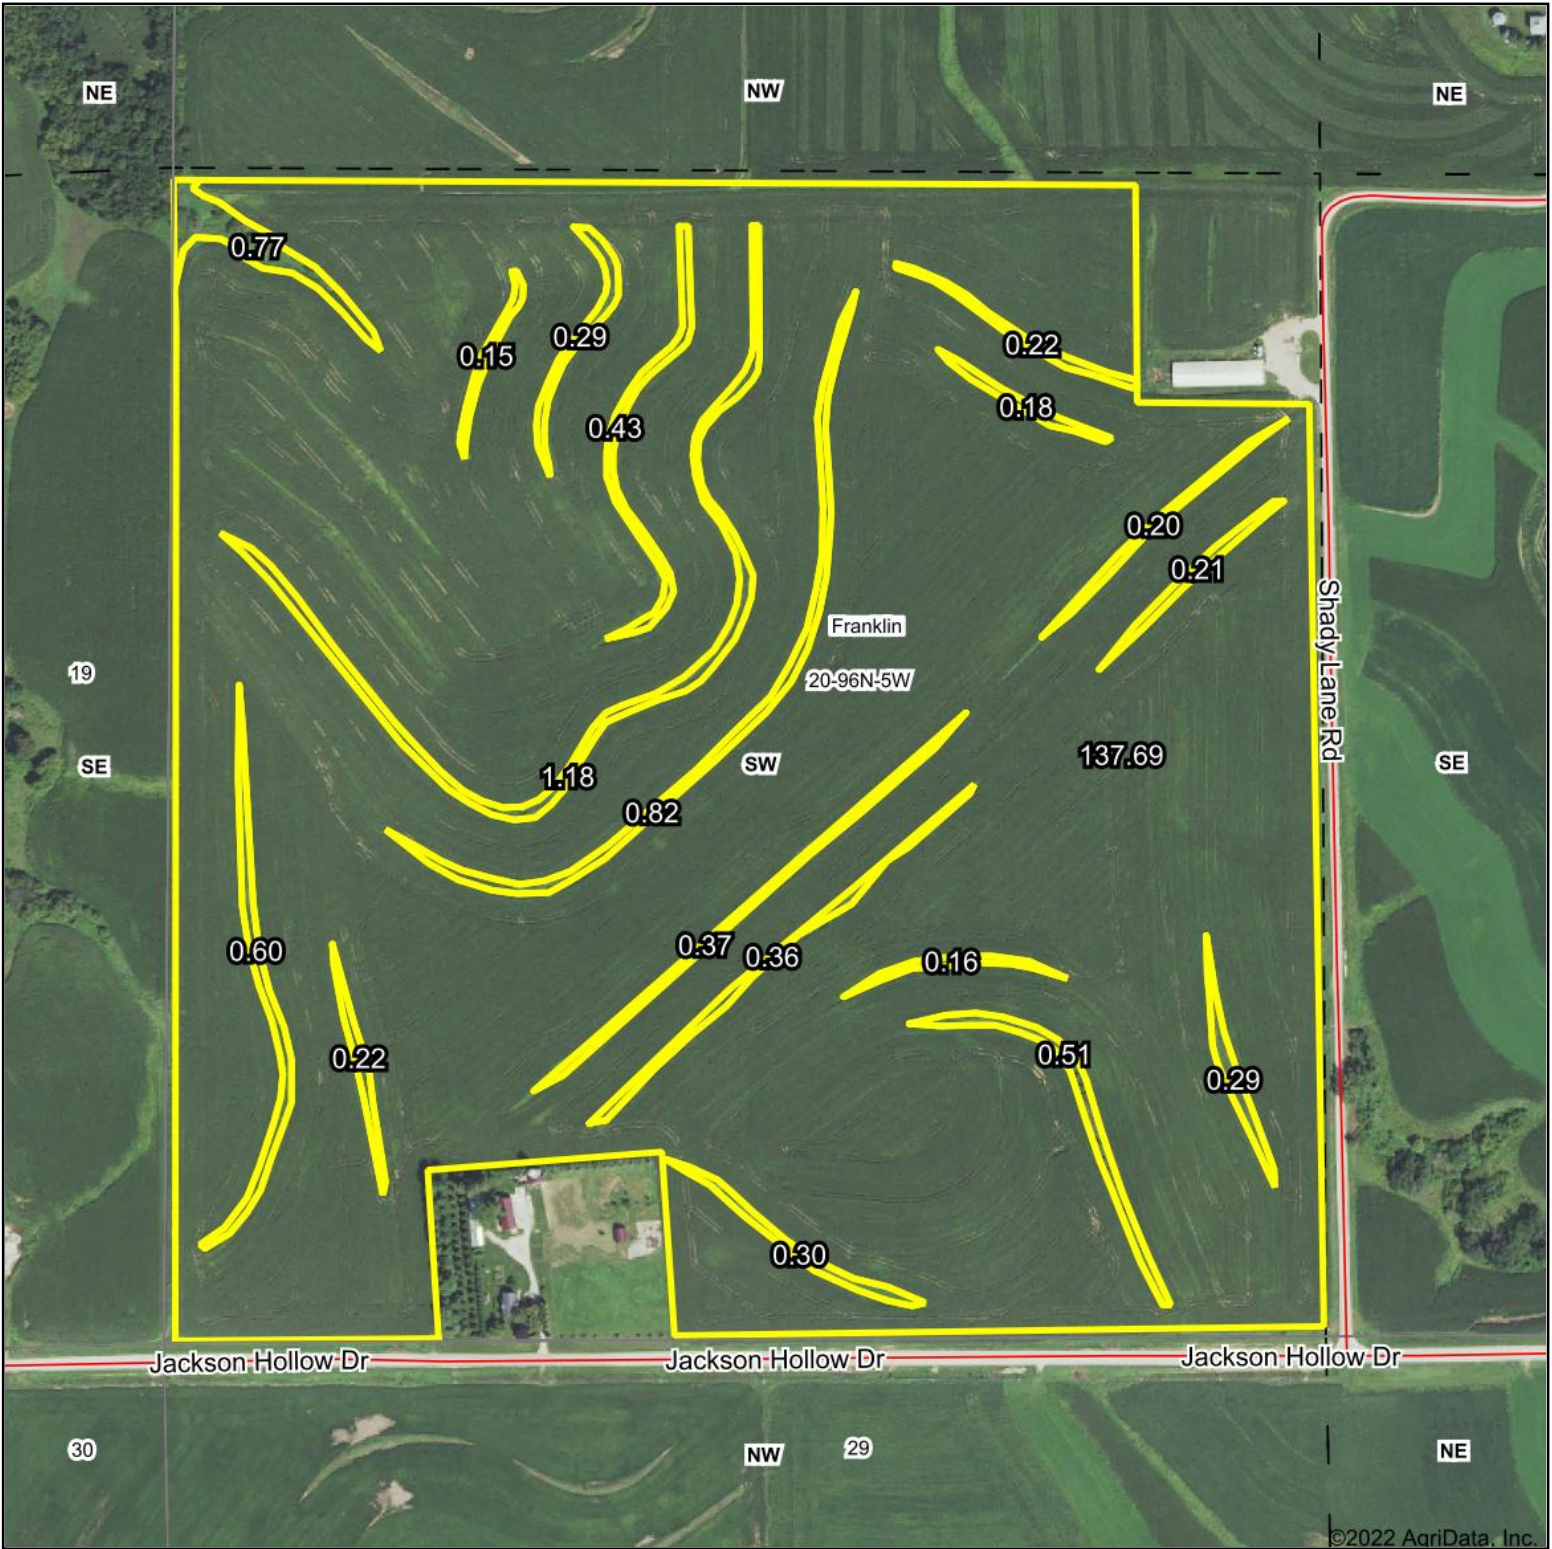

FSA Aerial Map

©2022 AgriData, Inc.

Map Center: 43° 6' 51.44, -91° 27' 49.87

20-96N-5W
Allamakee County
Iowa

2/18/2022

© AgriData, Inc. 2021 www.AgriDataInc.com