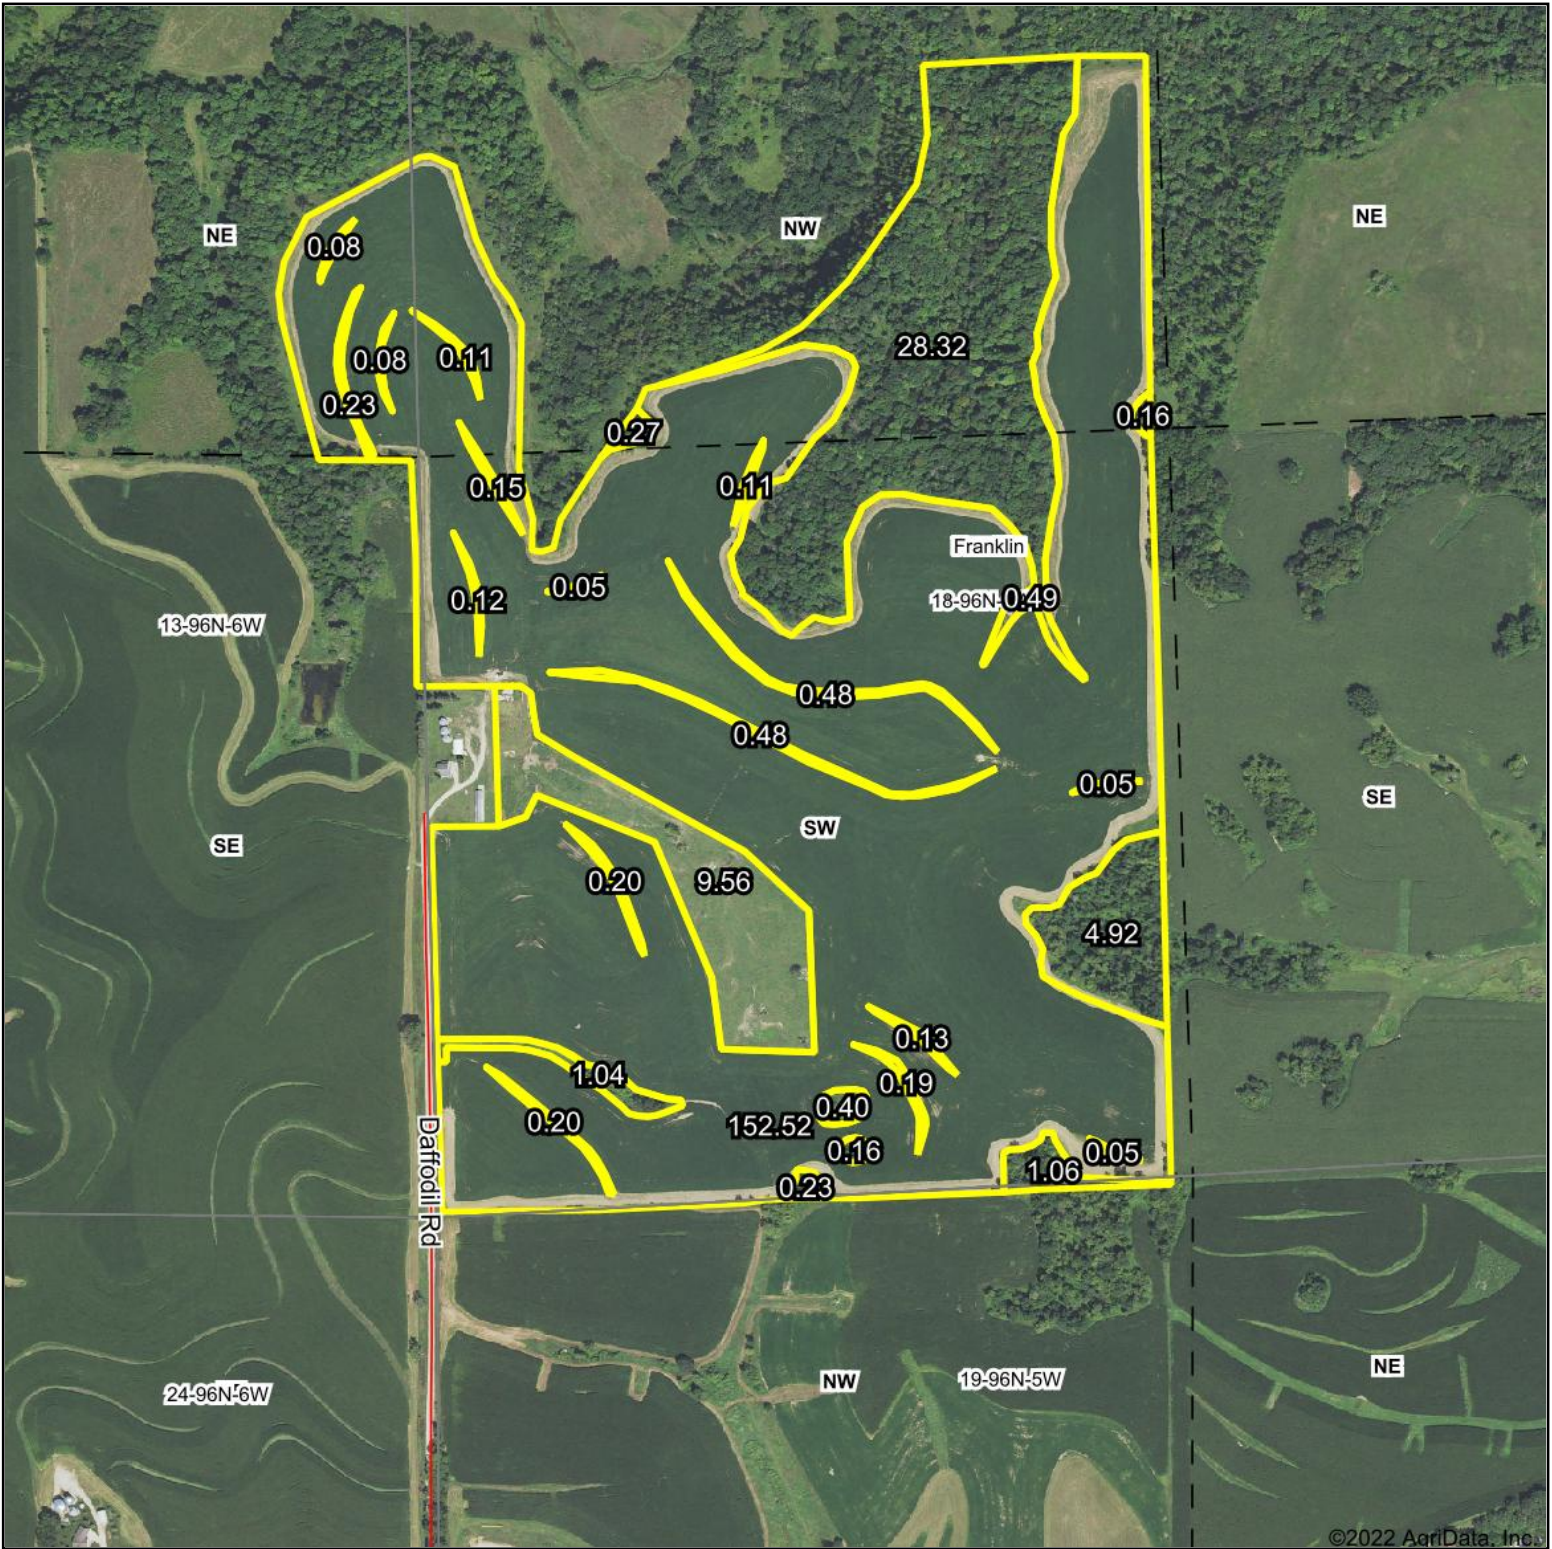

FSA Aerial Map

©2022 AgriData, Inc.

Map Center: 43° 7' 44.63, -91° 29' 1.96

18-96N-5W
Allamakee County
Iowa

2/18/2022

© AgriData, Inc. 2021