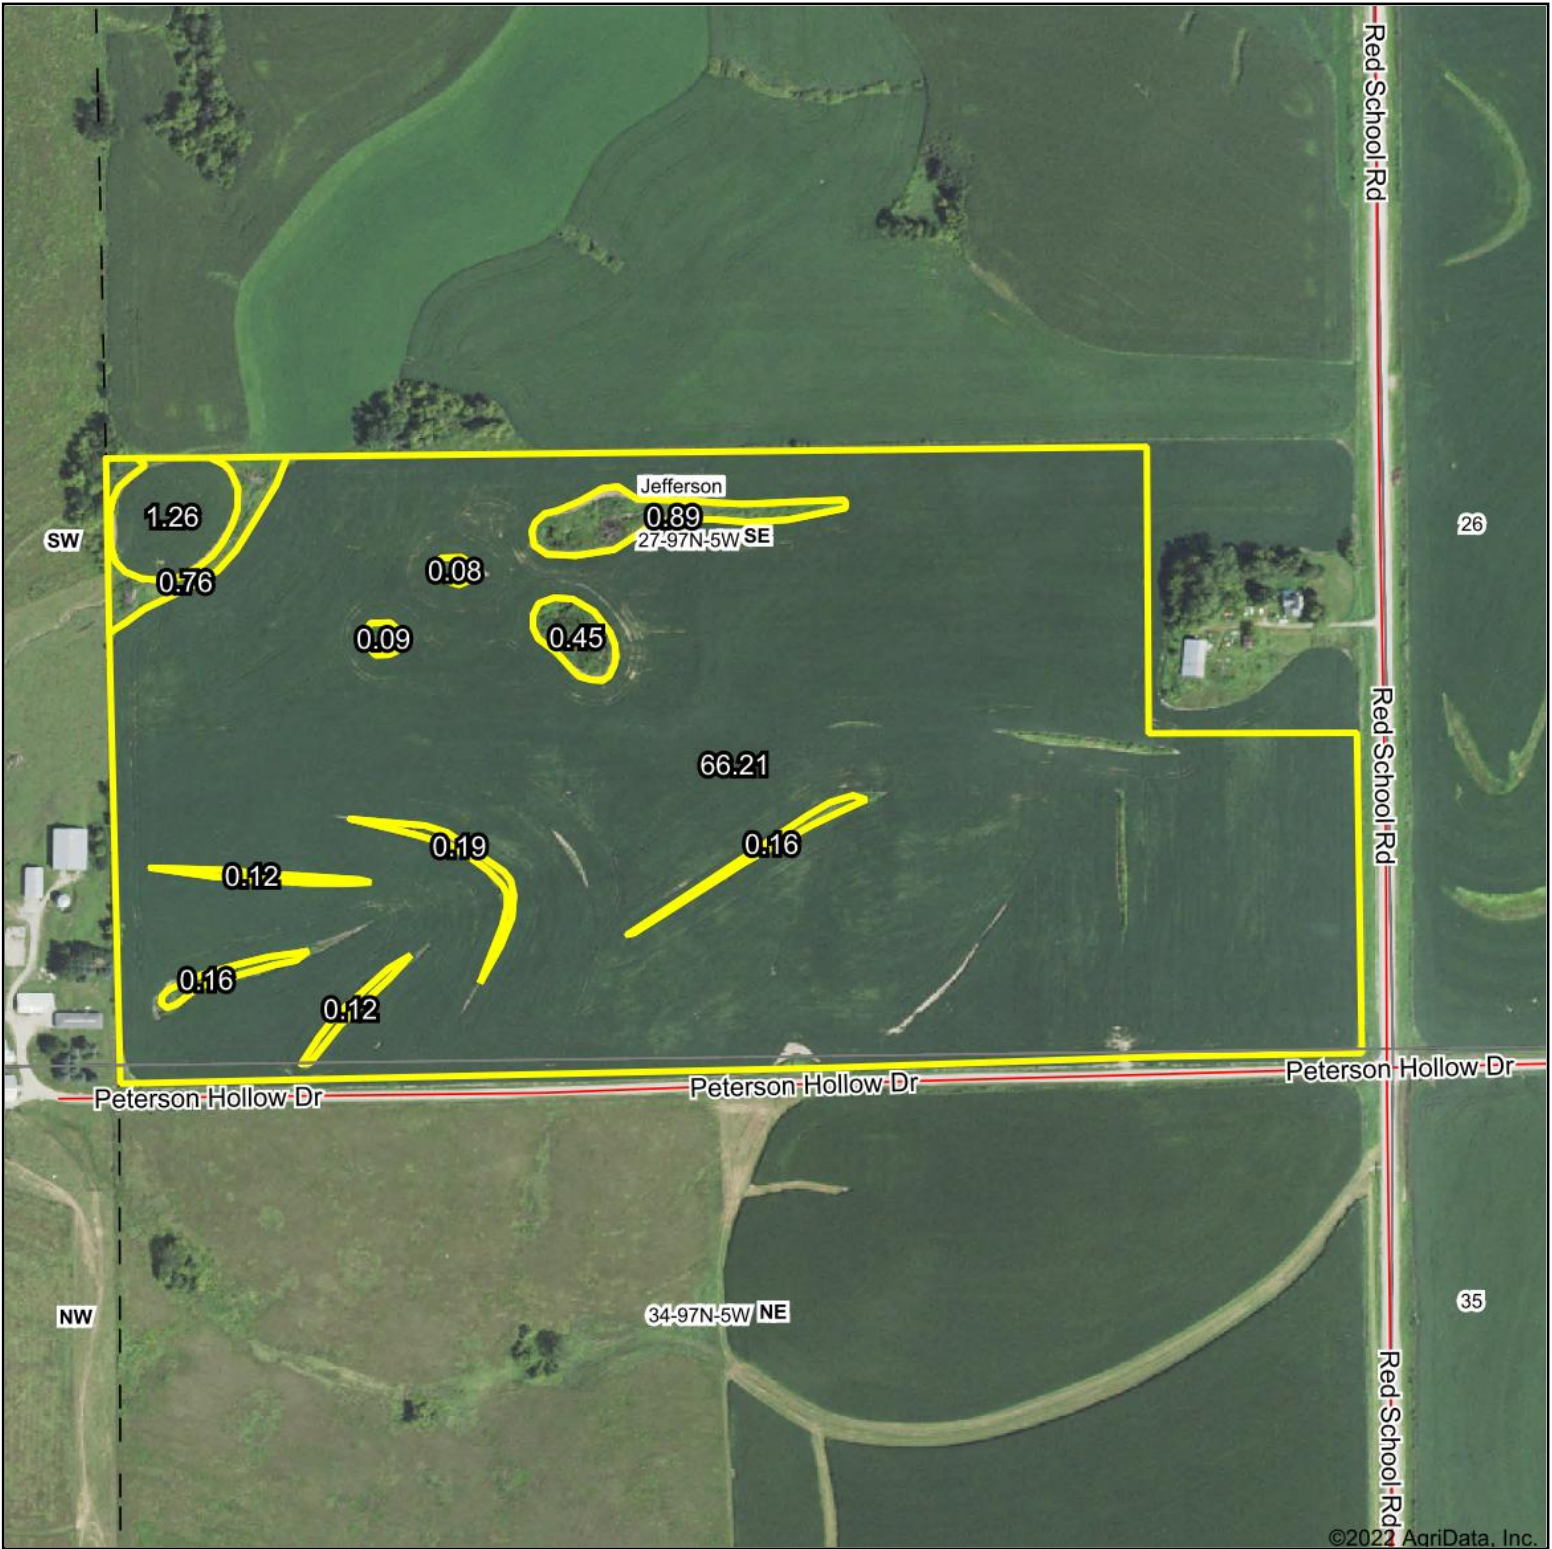

FSA Aerial Map

©2022 AgriData, Inc.

Map Center: 43° 11' 2.82, -91° 24' 51.26

27-97N-5W
Allamakee County
Iowa

2/18/2022

© AgriData, Inc. 2021 www.AgriDataInc.com