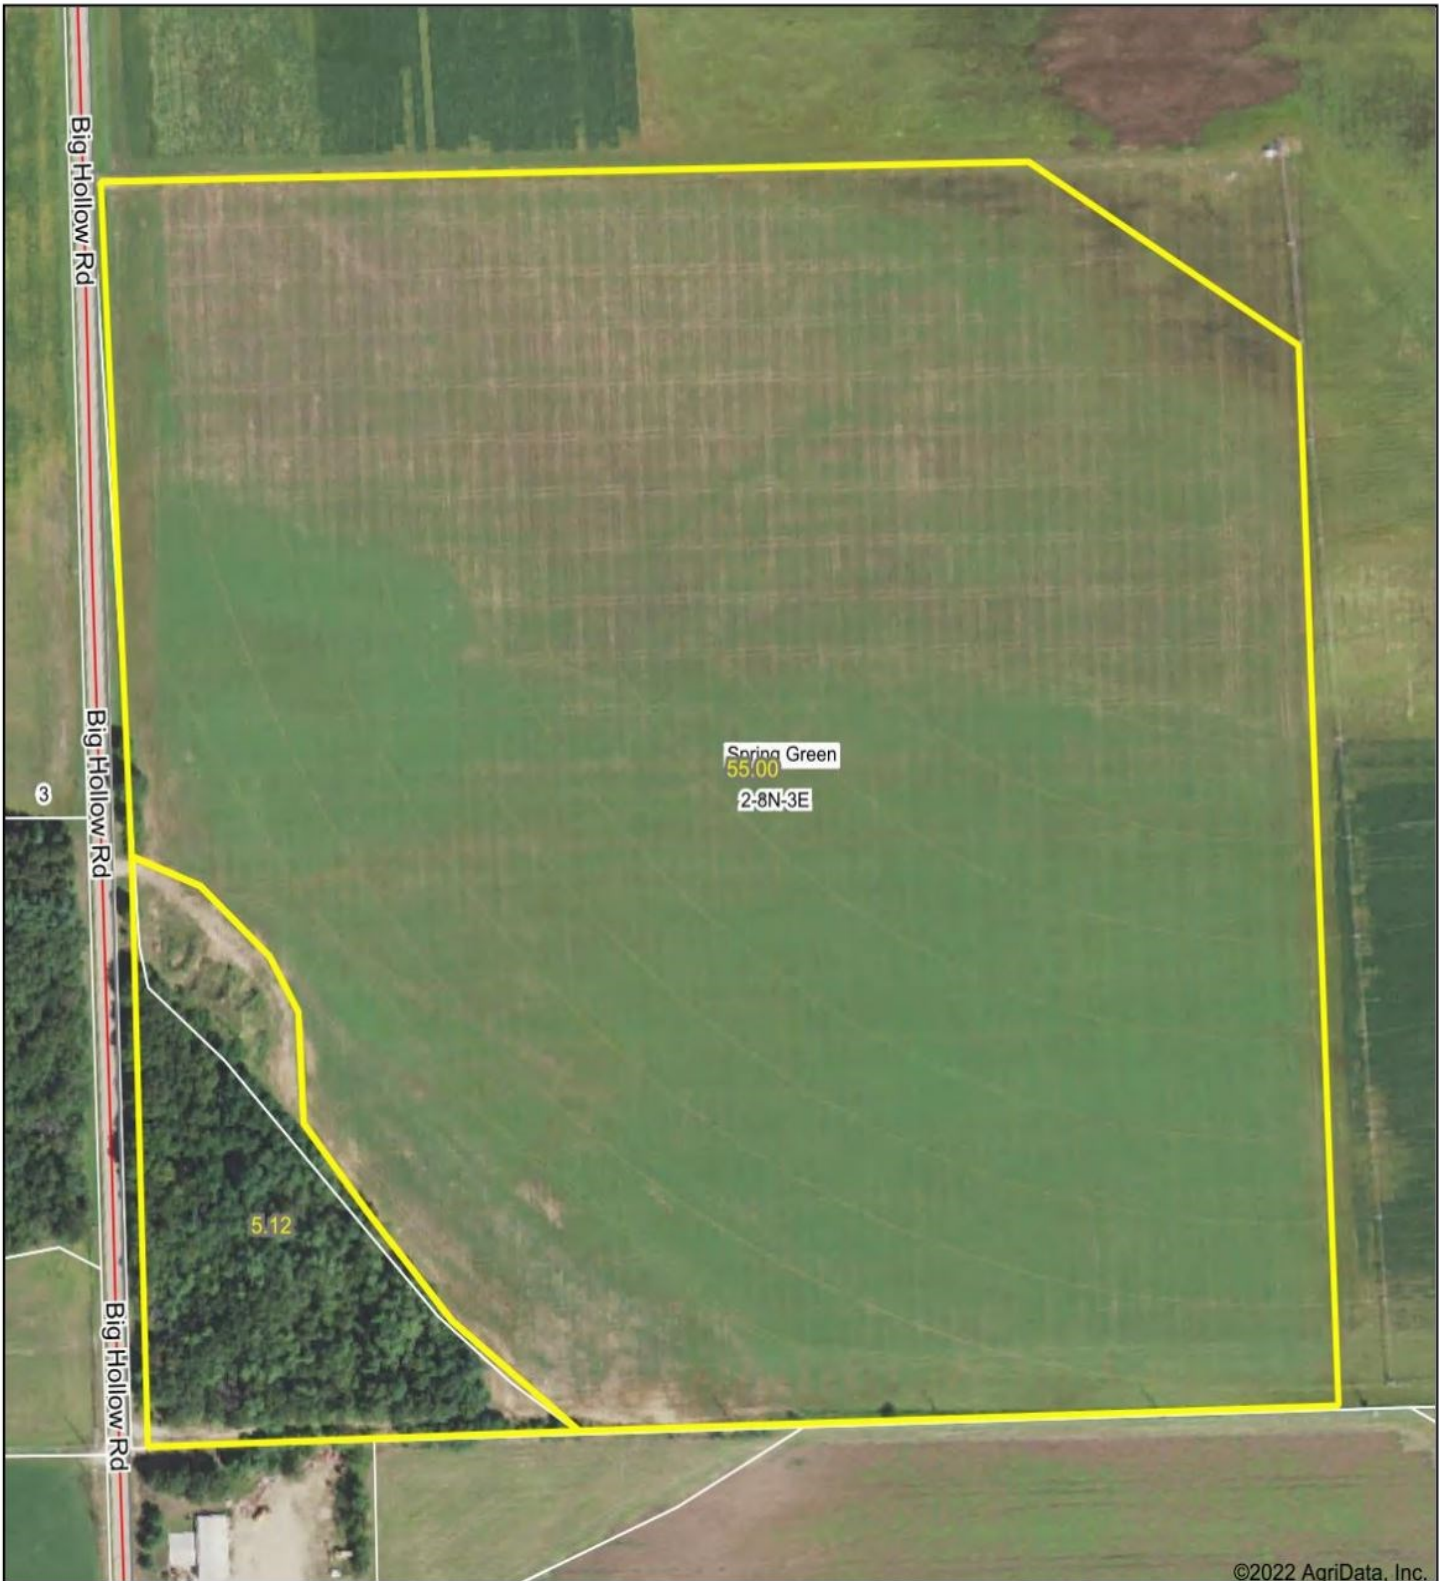

Tract Four - FSA Map

Map Center: 43° 11' 58.54, -90° 6' 36.79

2-8N-3E
Sauk County
Wisconsin

© AgriData, Inc. 2021 www.AgriDataInc.com

1/25/2022

Field borders provided by Farm Service Agency as of 5/21/2008.