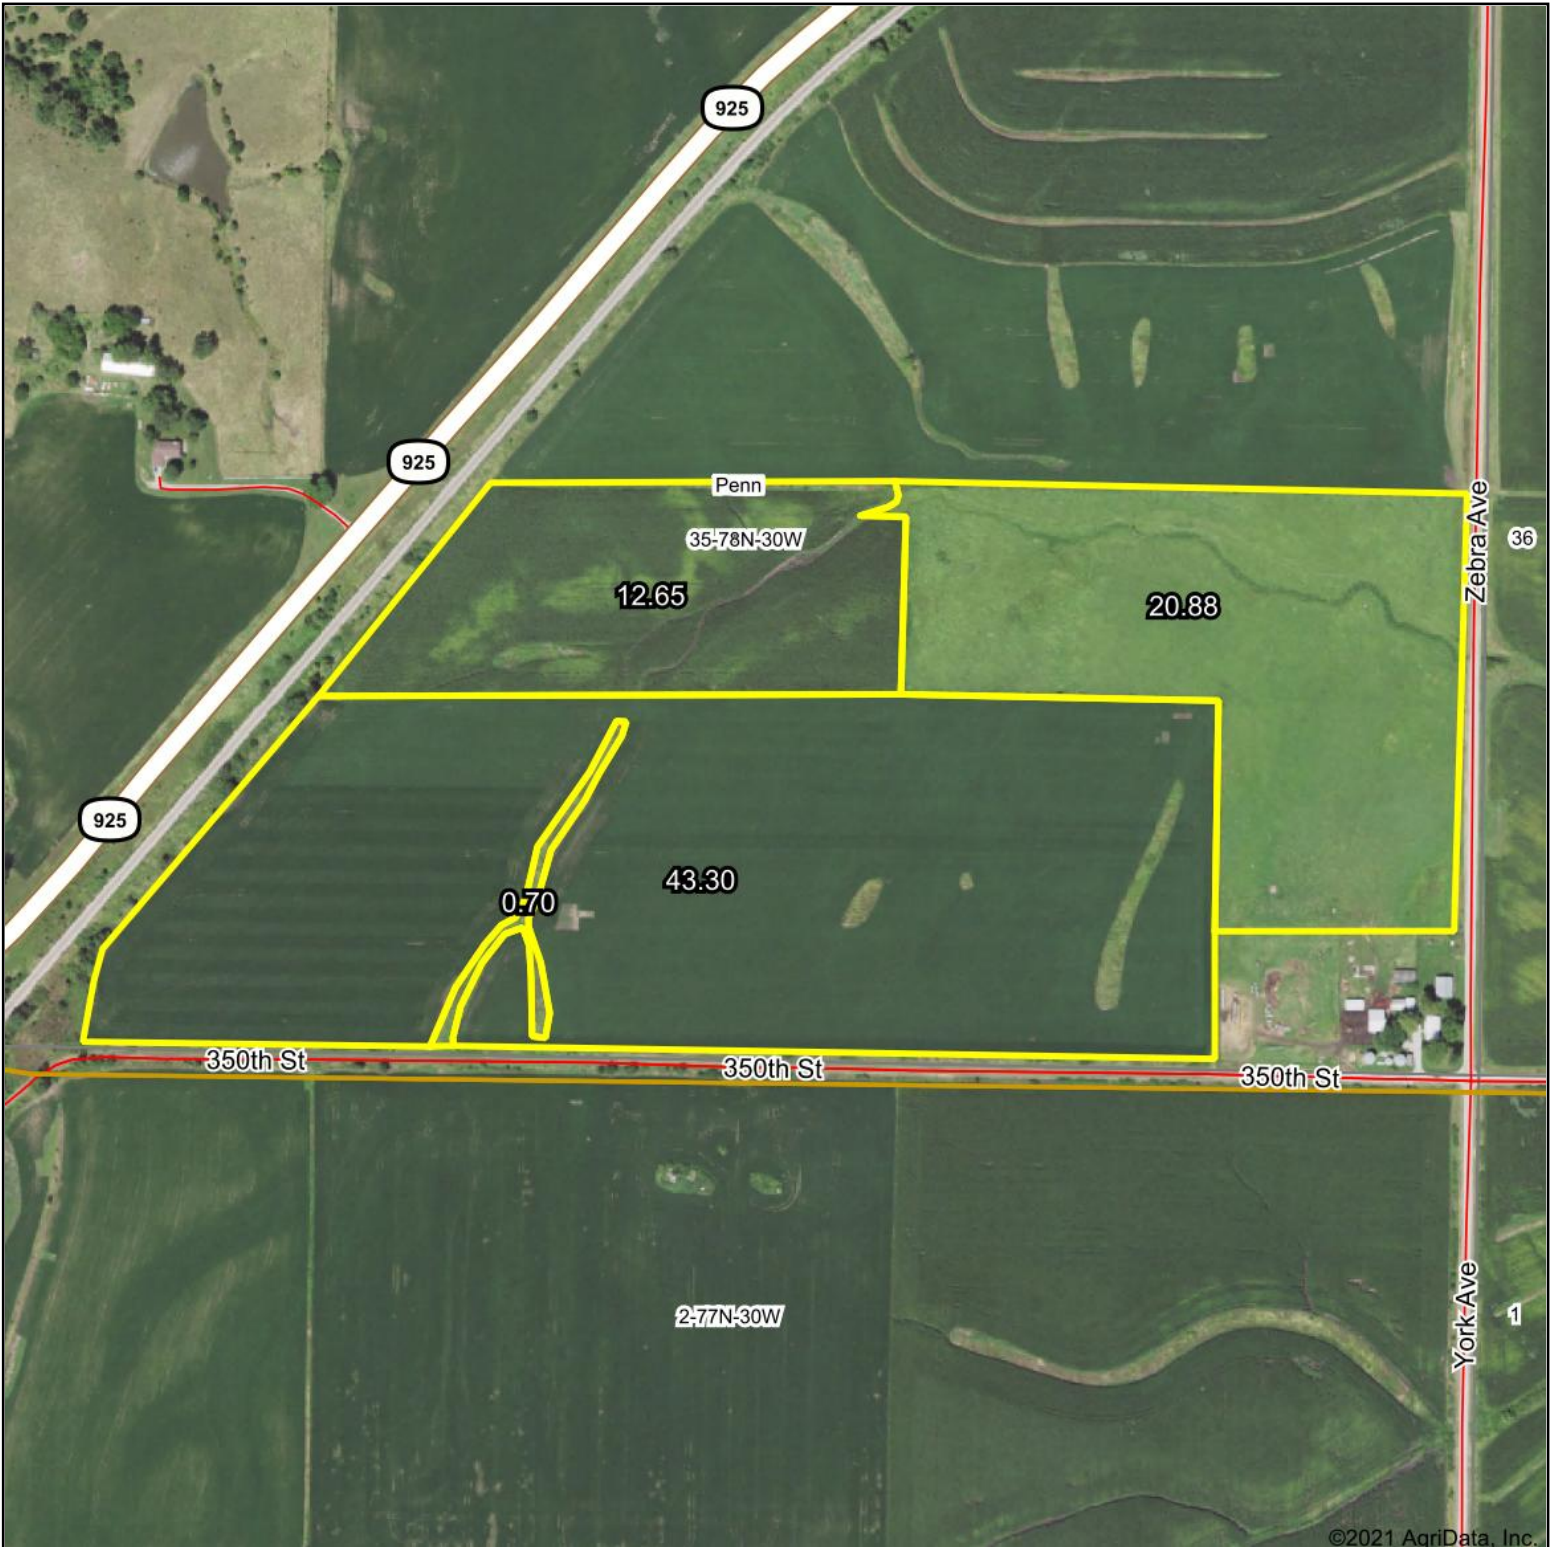

# Aerial Map

Map Center: 41° 30' 19.83, -94° 15' 59.74

**35-78N-30W**  
**Guthrie County**  
**Iowa**

11/16/2021

© AgriData, Inc. 2021 www.AgriDataInc.com