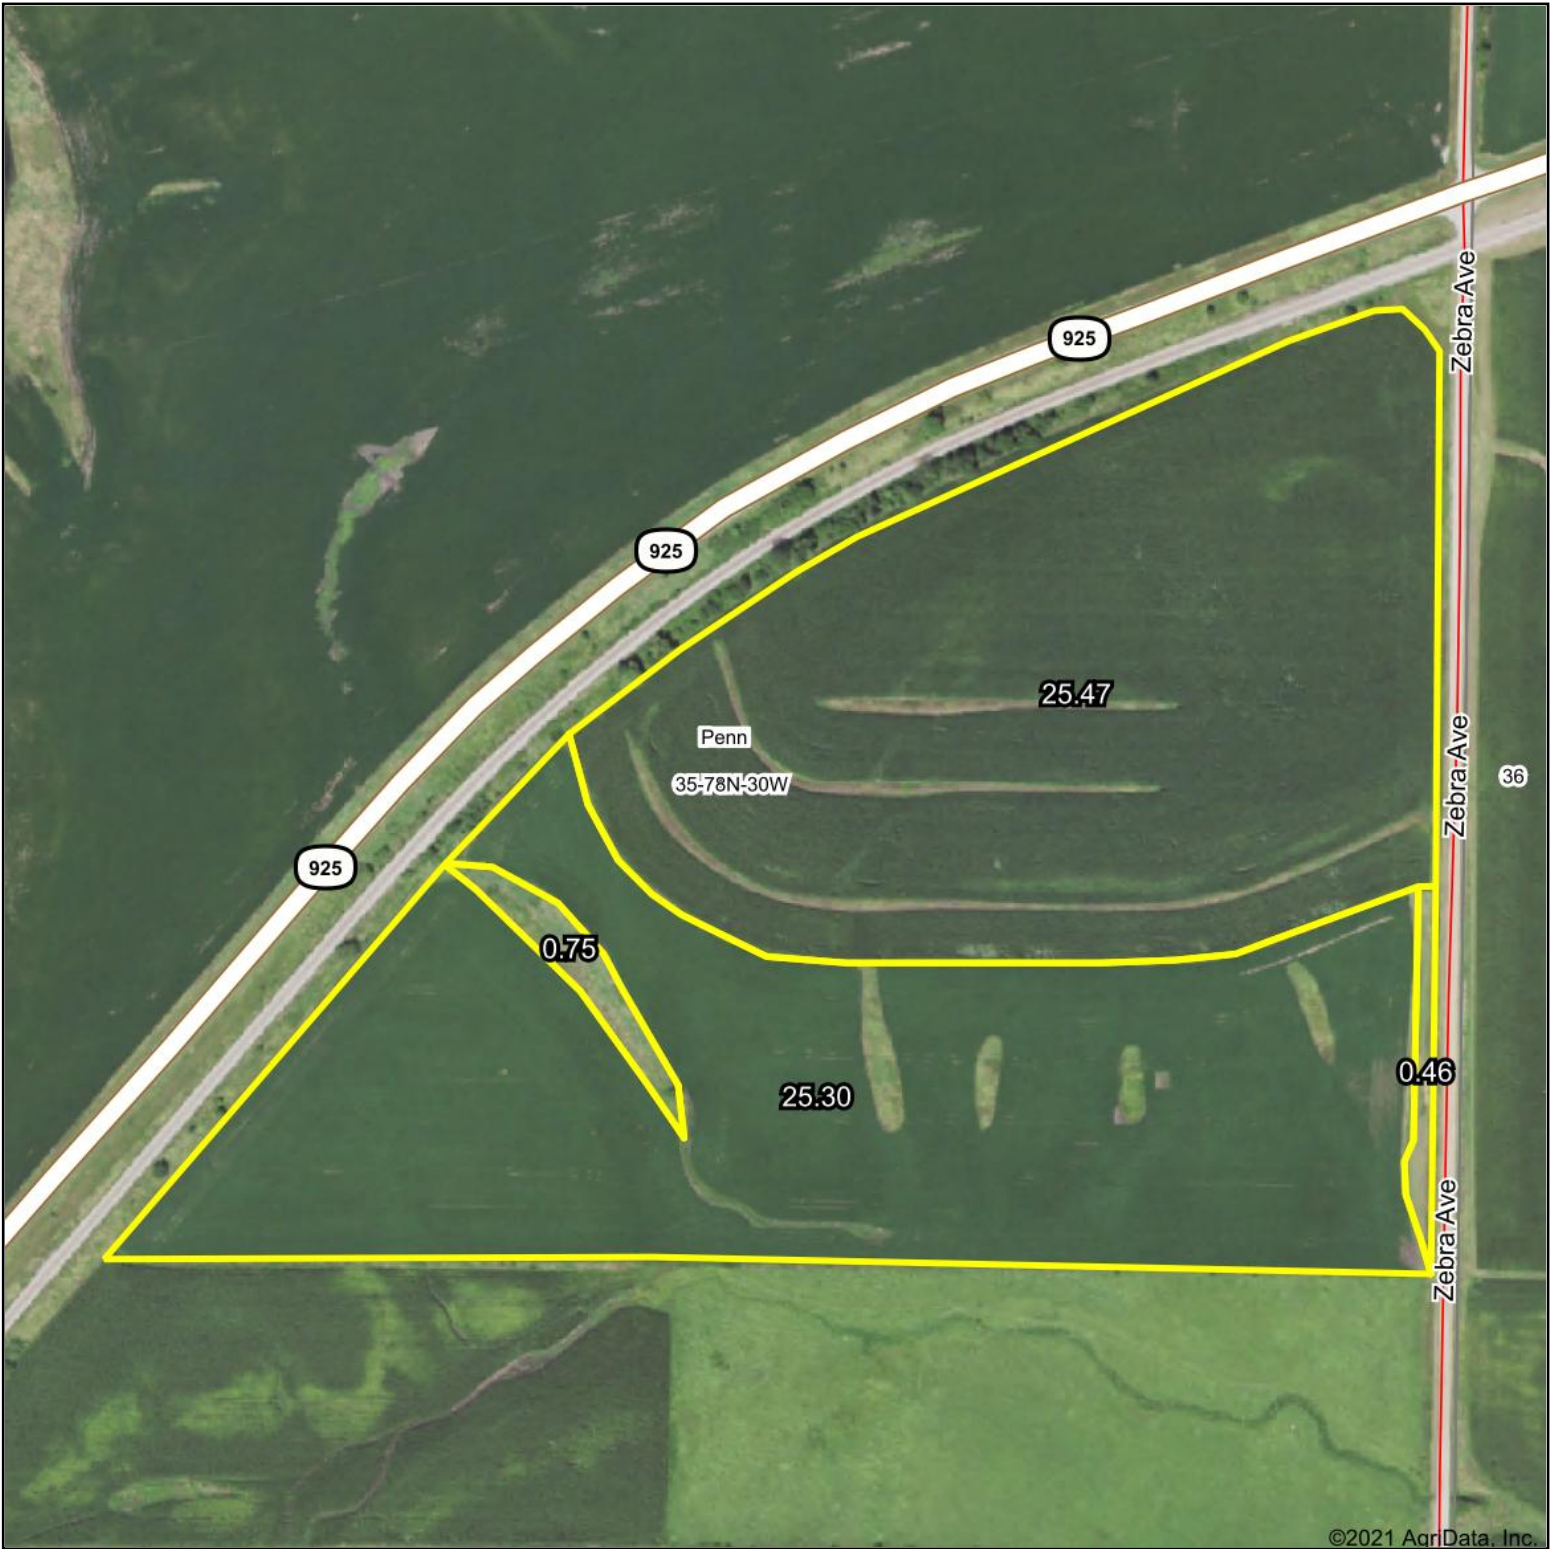

Aerial Map

©2021 AgriData, Inc.

Map Center: 41° 30' 34.53, -94° 15' 53.75

35-78N-30W
Guthrie County
Iowa

11/16/2021

© AgriData, Inc. 2021 www.AgriDataInc.com