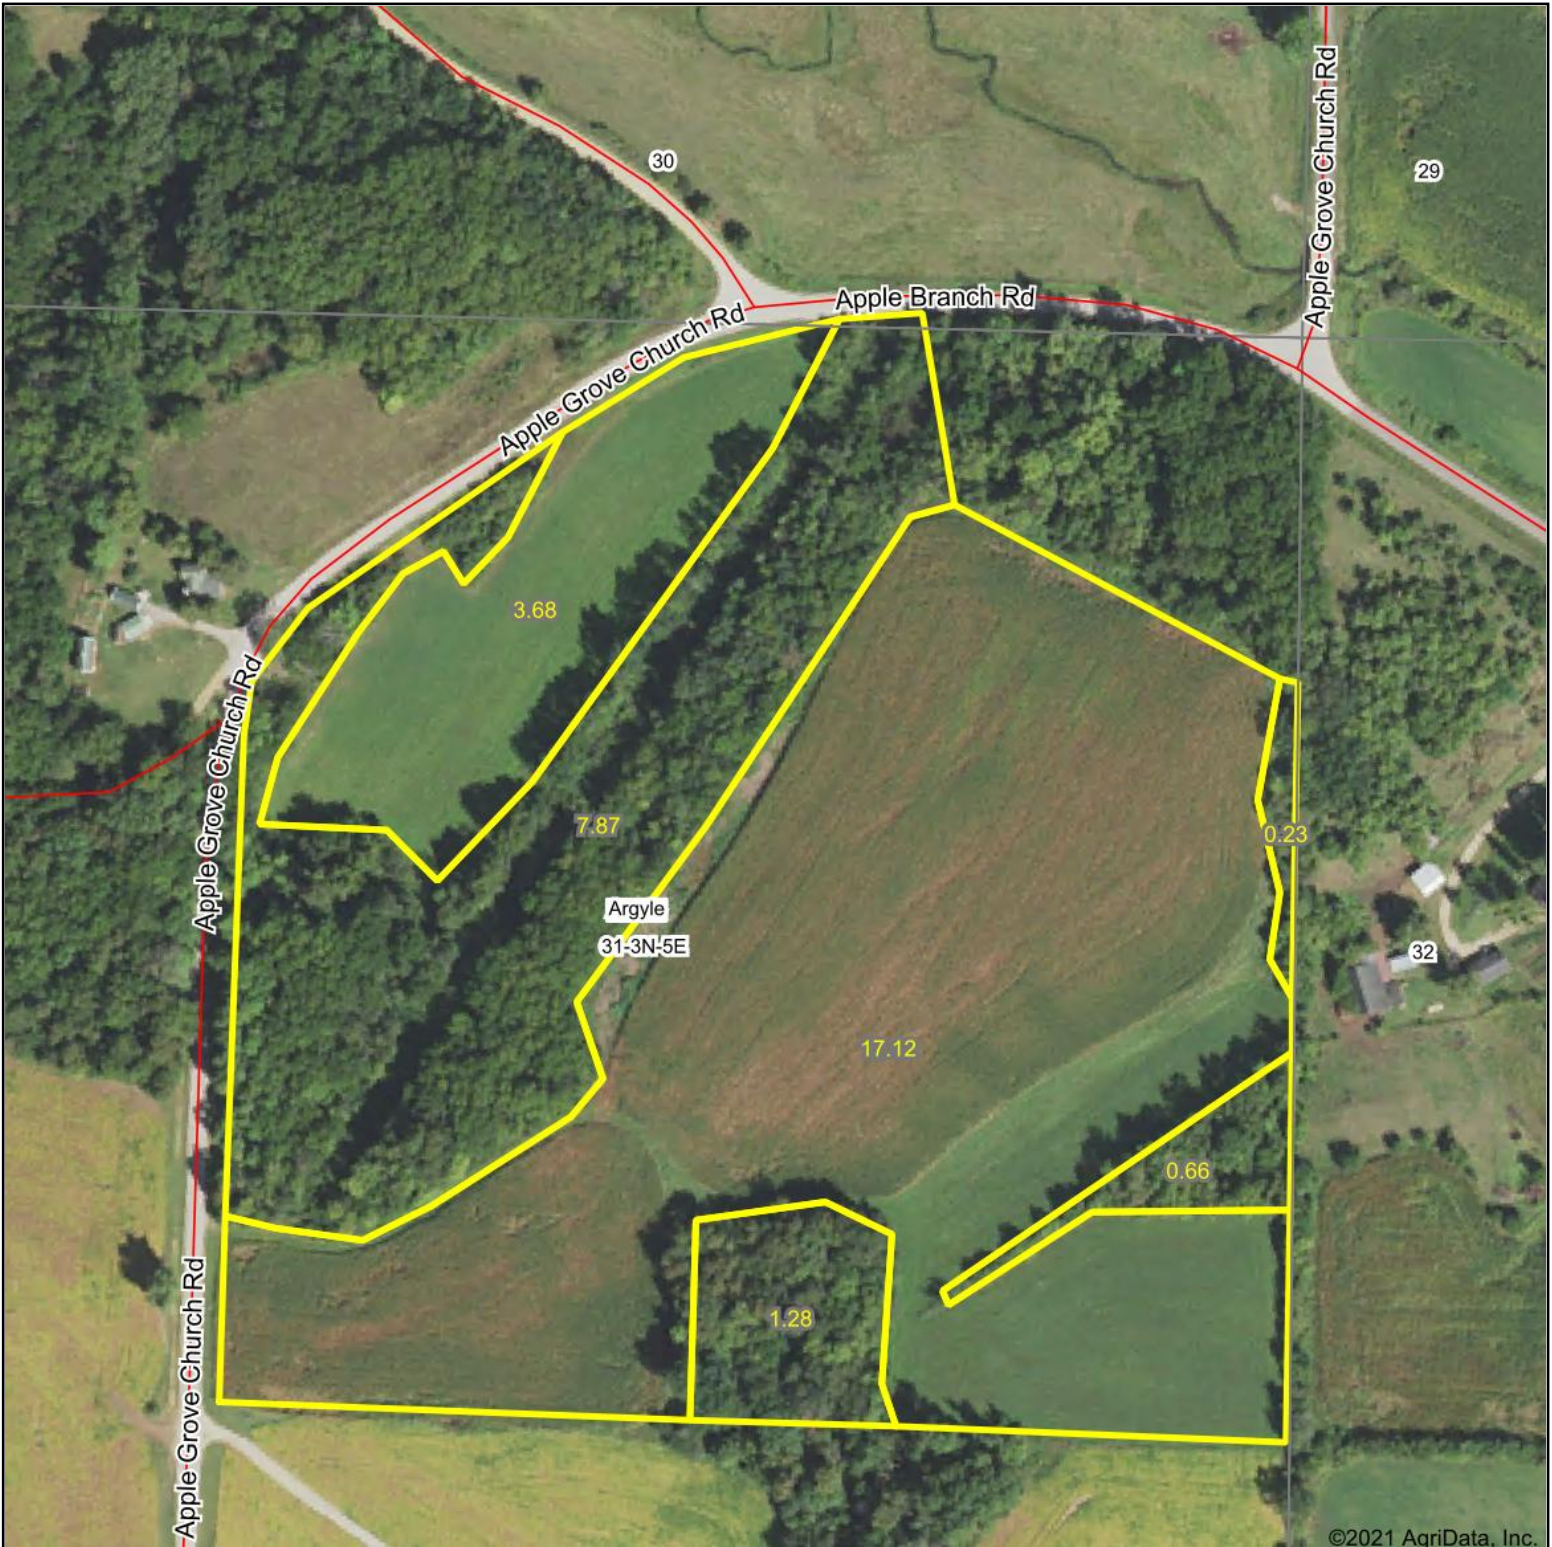

Aerial Map

Map Center: 42° 41' 44.86, -89° 56' 18.47

31-3N-5E
Lafayette County
Wisconsin

9/17/2021