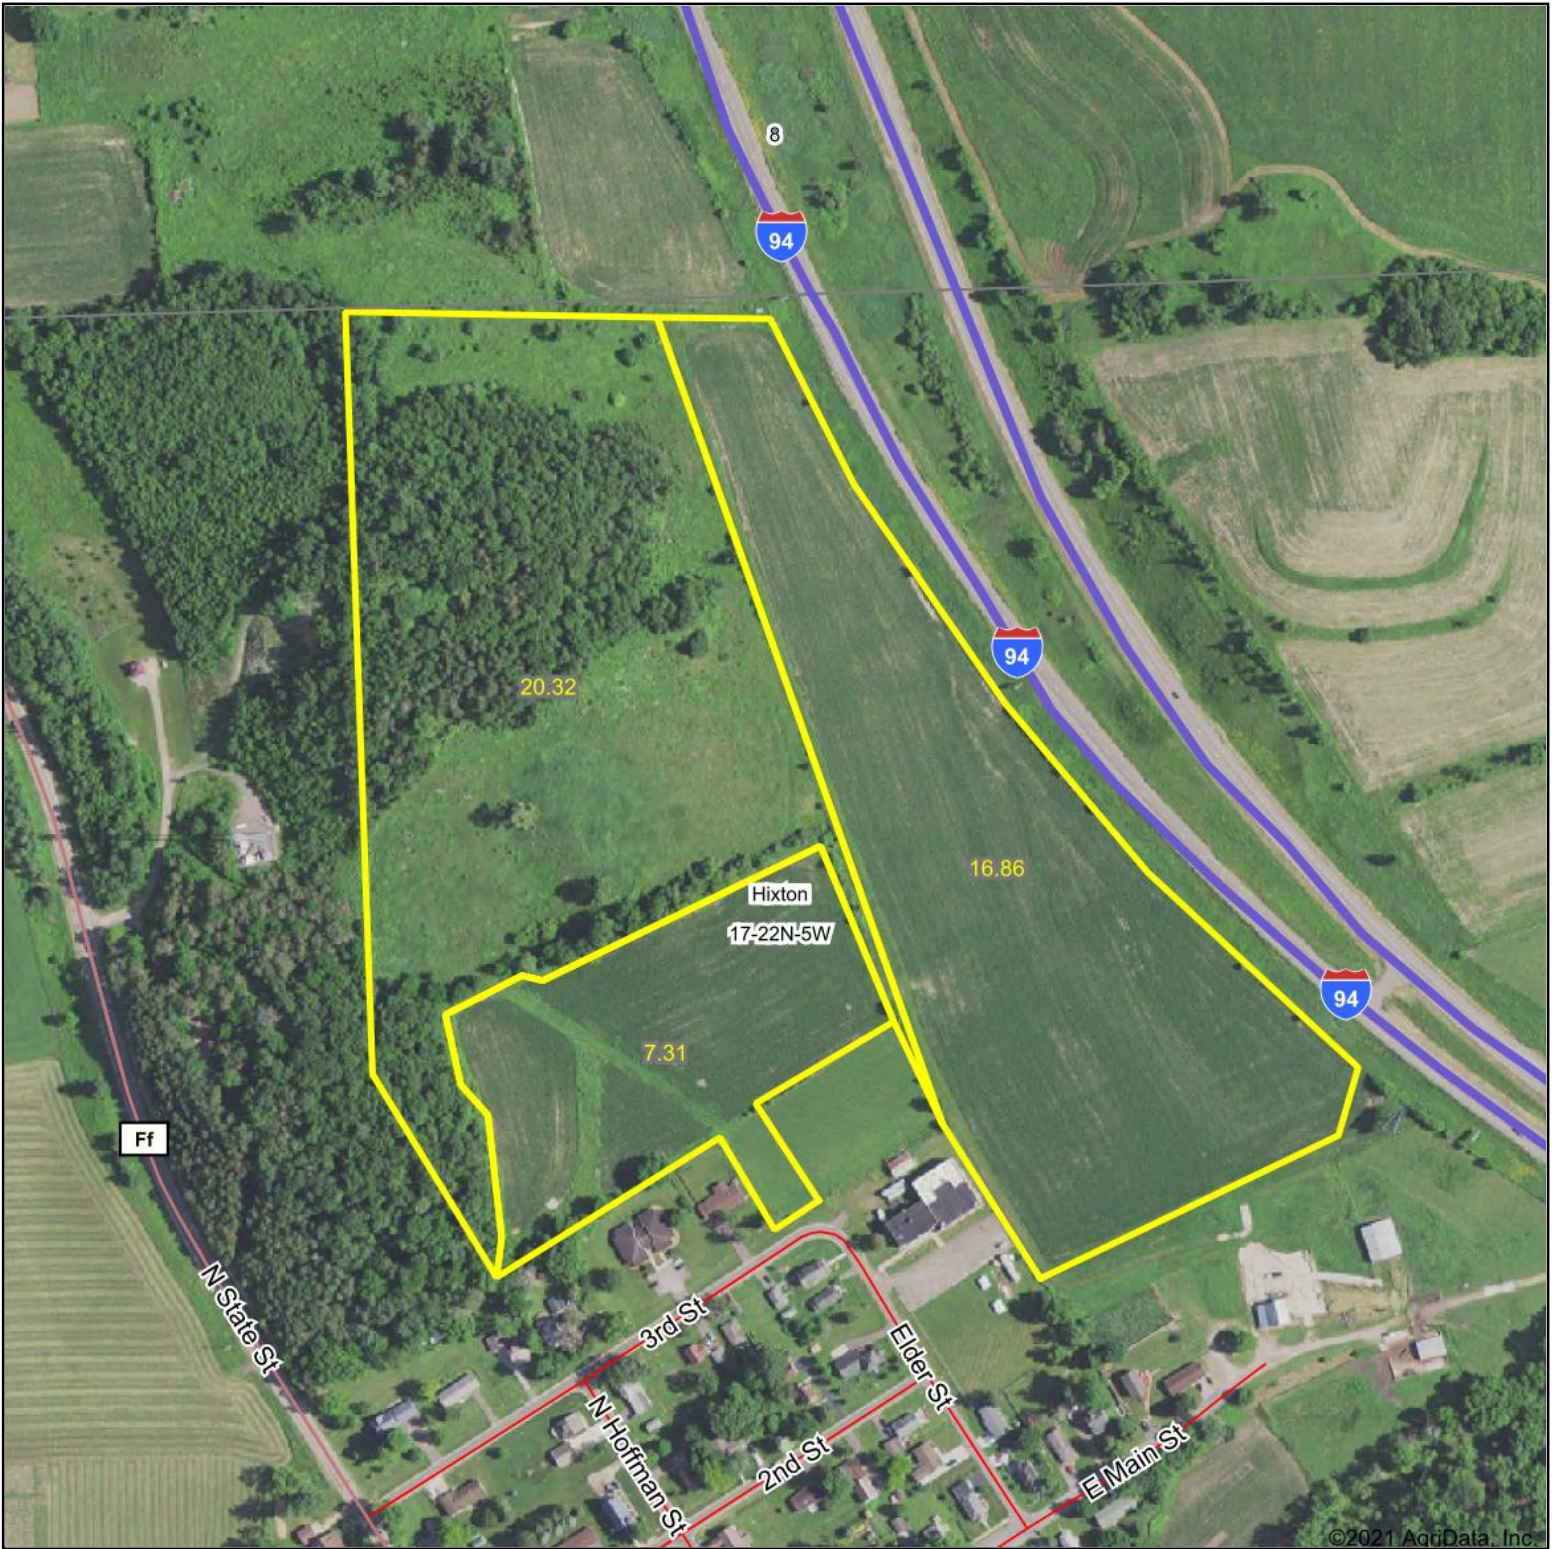

Aerial Map

©2021 AgriData, Inc.

Map Center: 44° 23' 28.18, -91° 0' 45.55

17-22N-5W
Jackson County
Wisconsin

9/8/2021

© AgriData, Inc. 2021 www.AgriDataInc.com