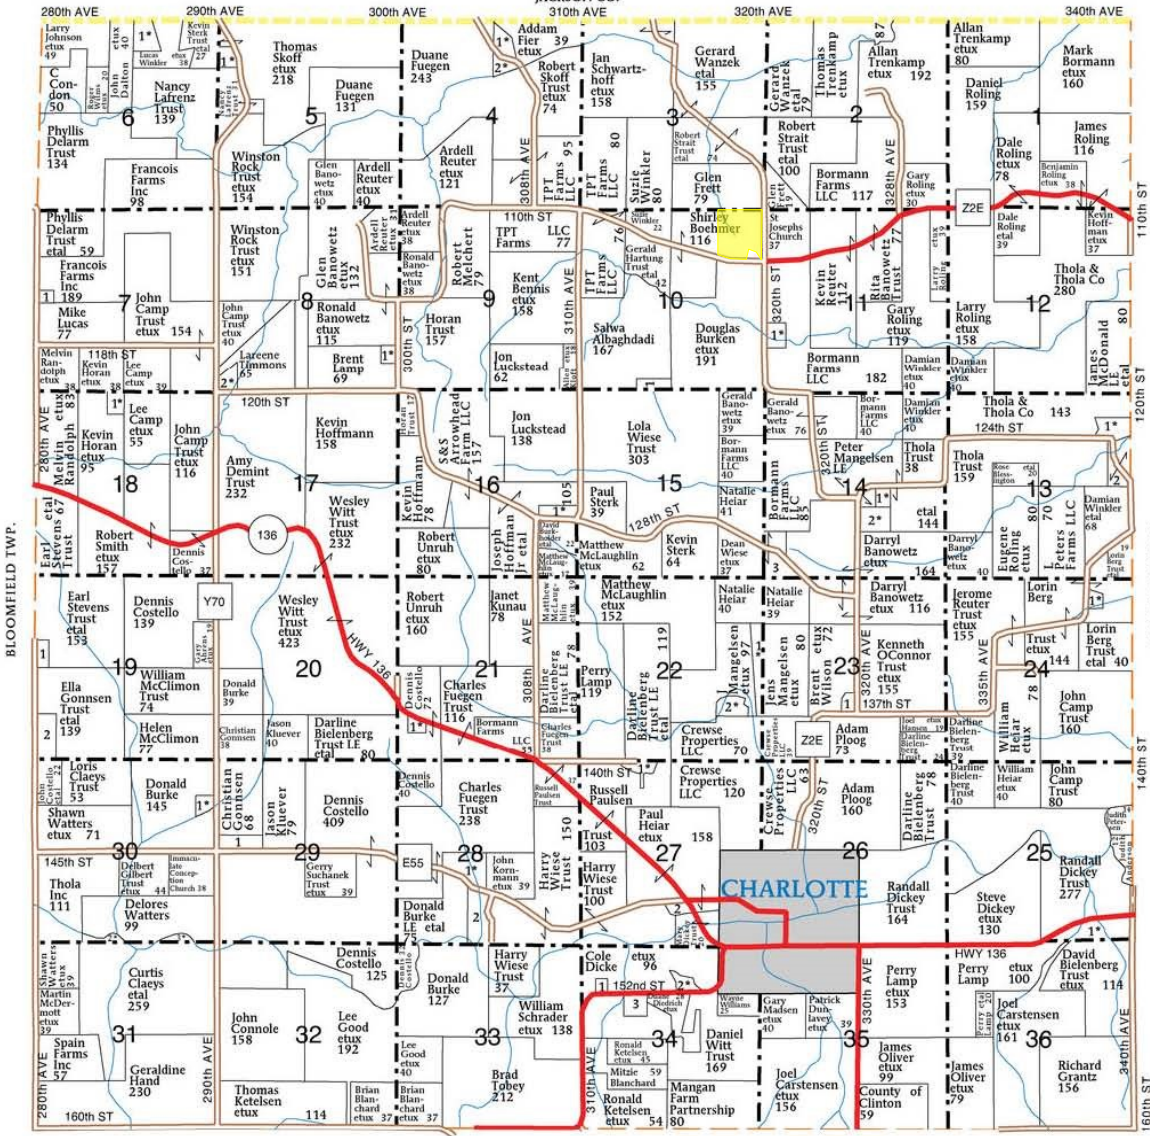

(Landowners)
JACKSON CO.

WASHINGTON TWP.

WATERFORD TOWNSHIP

SECTION 4

- 1. Roling, Lawrence etux 11
- 2. Skoff Trust, Robert etux 11

SECTION 5

- 1. Henningsen Trust, Donald etux 9

SECTION 6