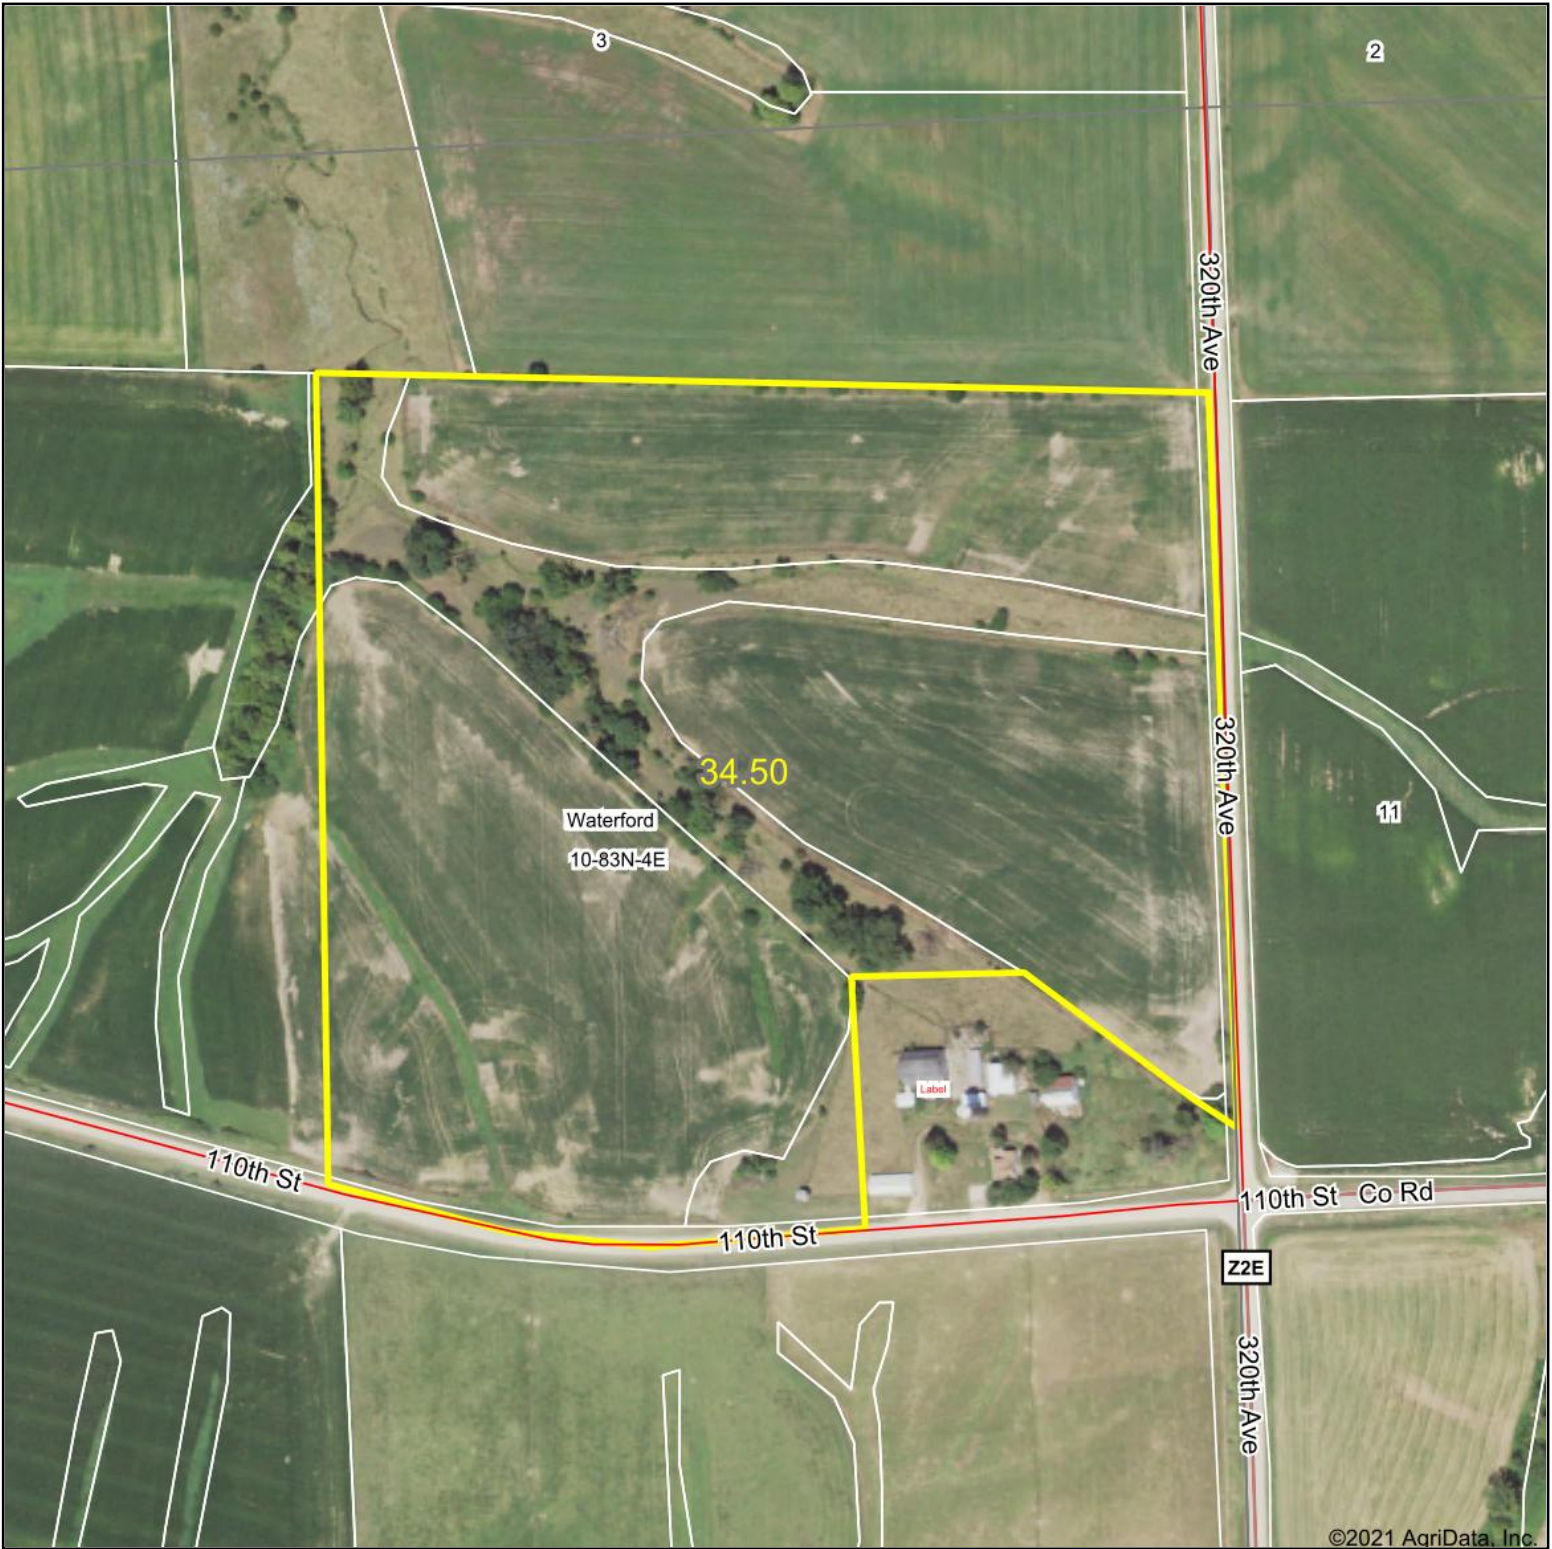

Aerial Map - Tract #3

Map Center: 42° 0' 58.13, -90° 28' 25.42

10-83N-4E
Clinton County
Iowa

6/14/2021

Field borders provided by Farm Service Agency as of 5/21/2008.