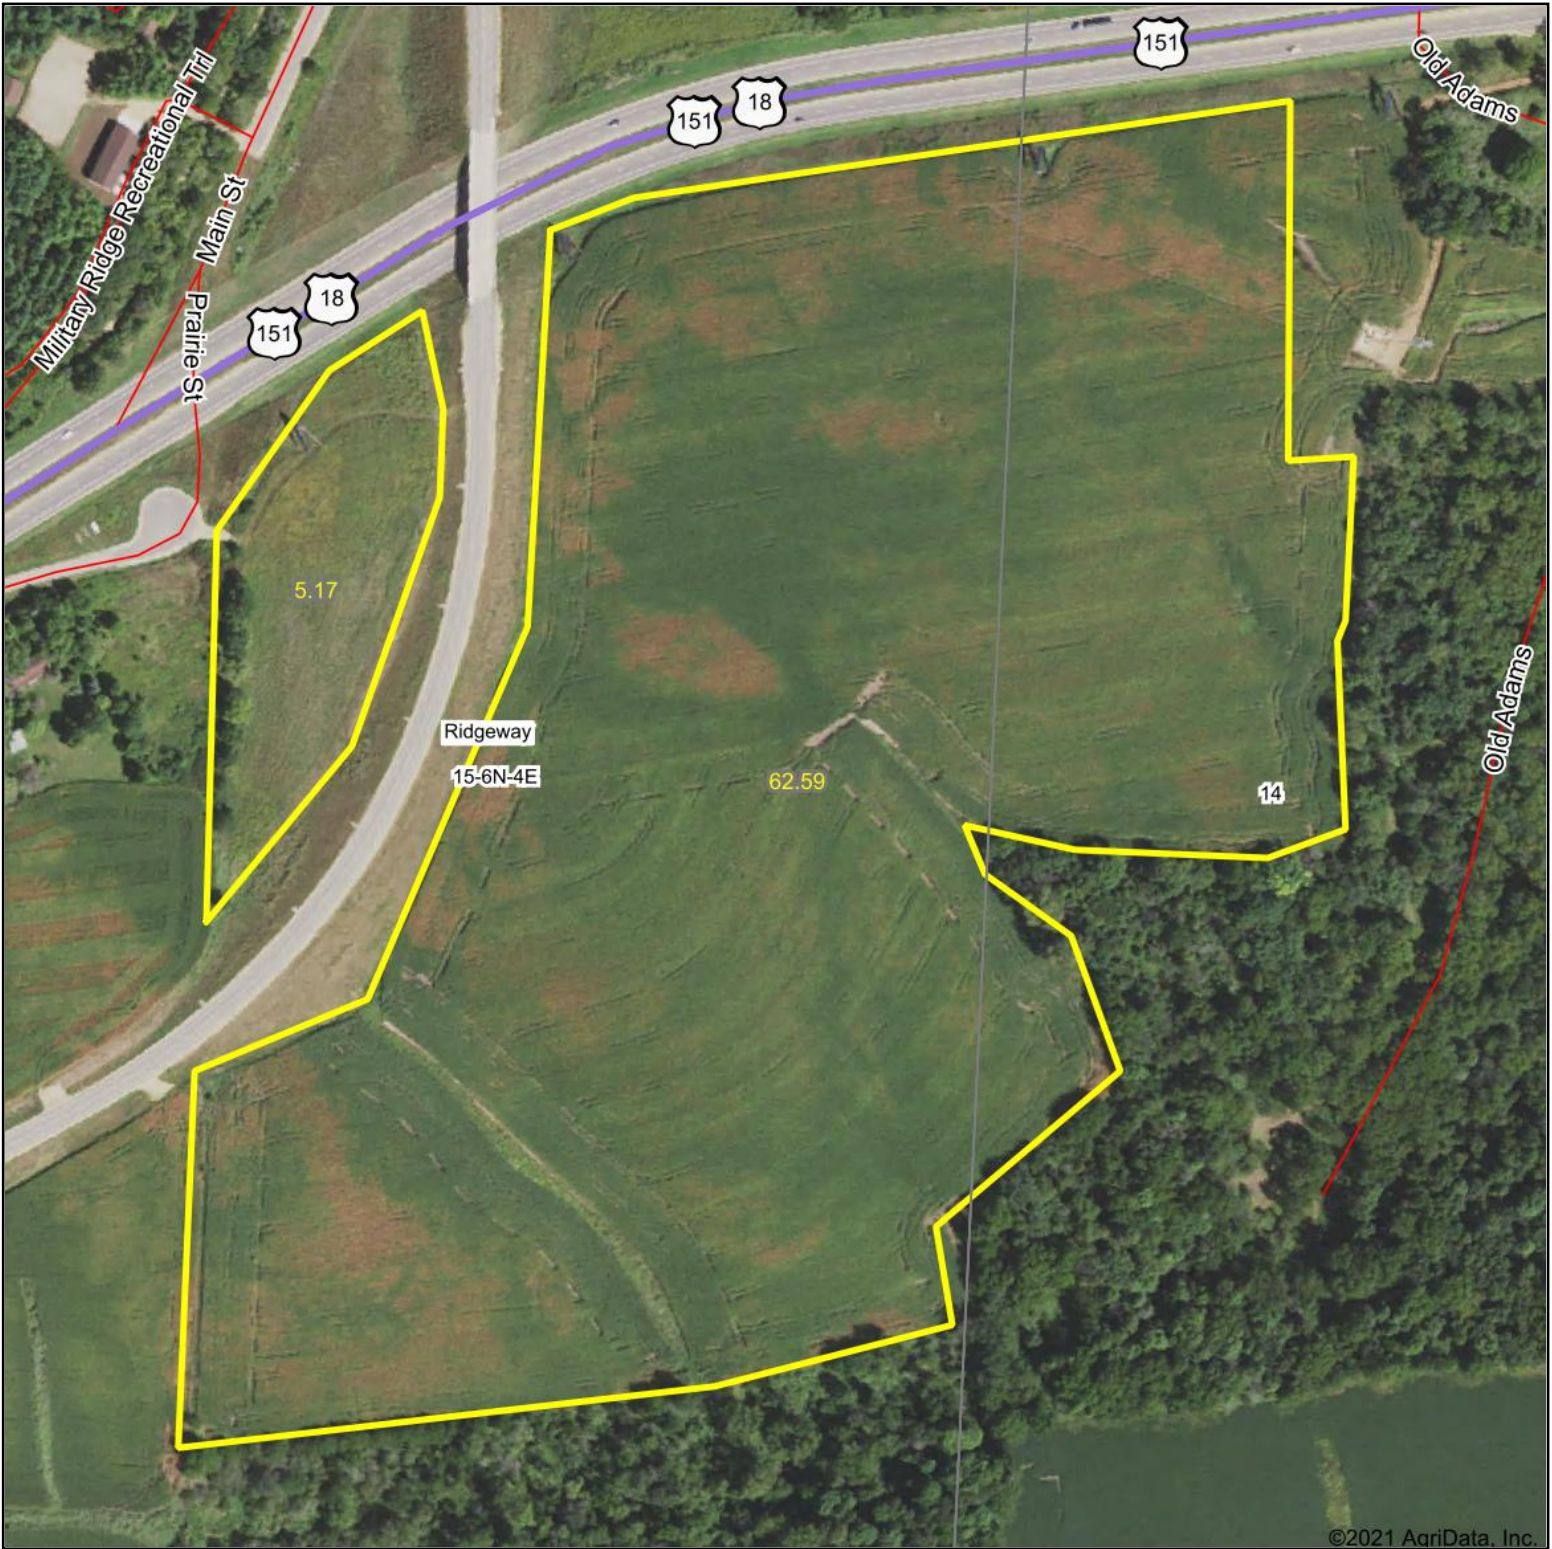

# Aerial Map

Map Center: 42° 59' 29.3, -89° 59' 49.44

**15-6N-4E**  
**Iowa County**  
**Wisconsin**

3/9/2021

© AgriData, Inc. 2021 www.AgriDataInc.com