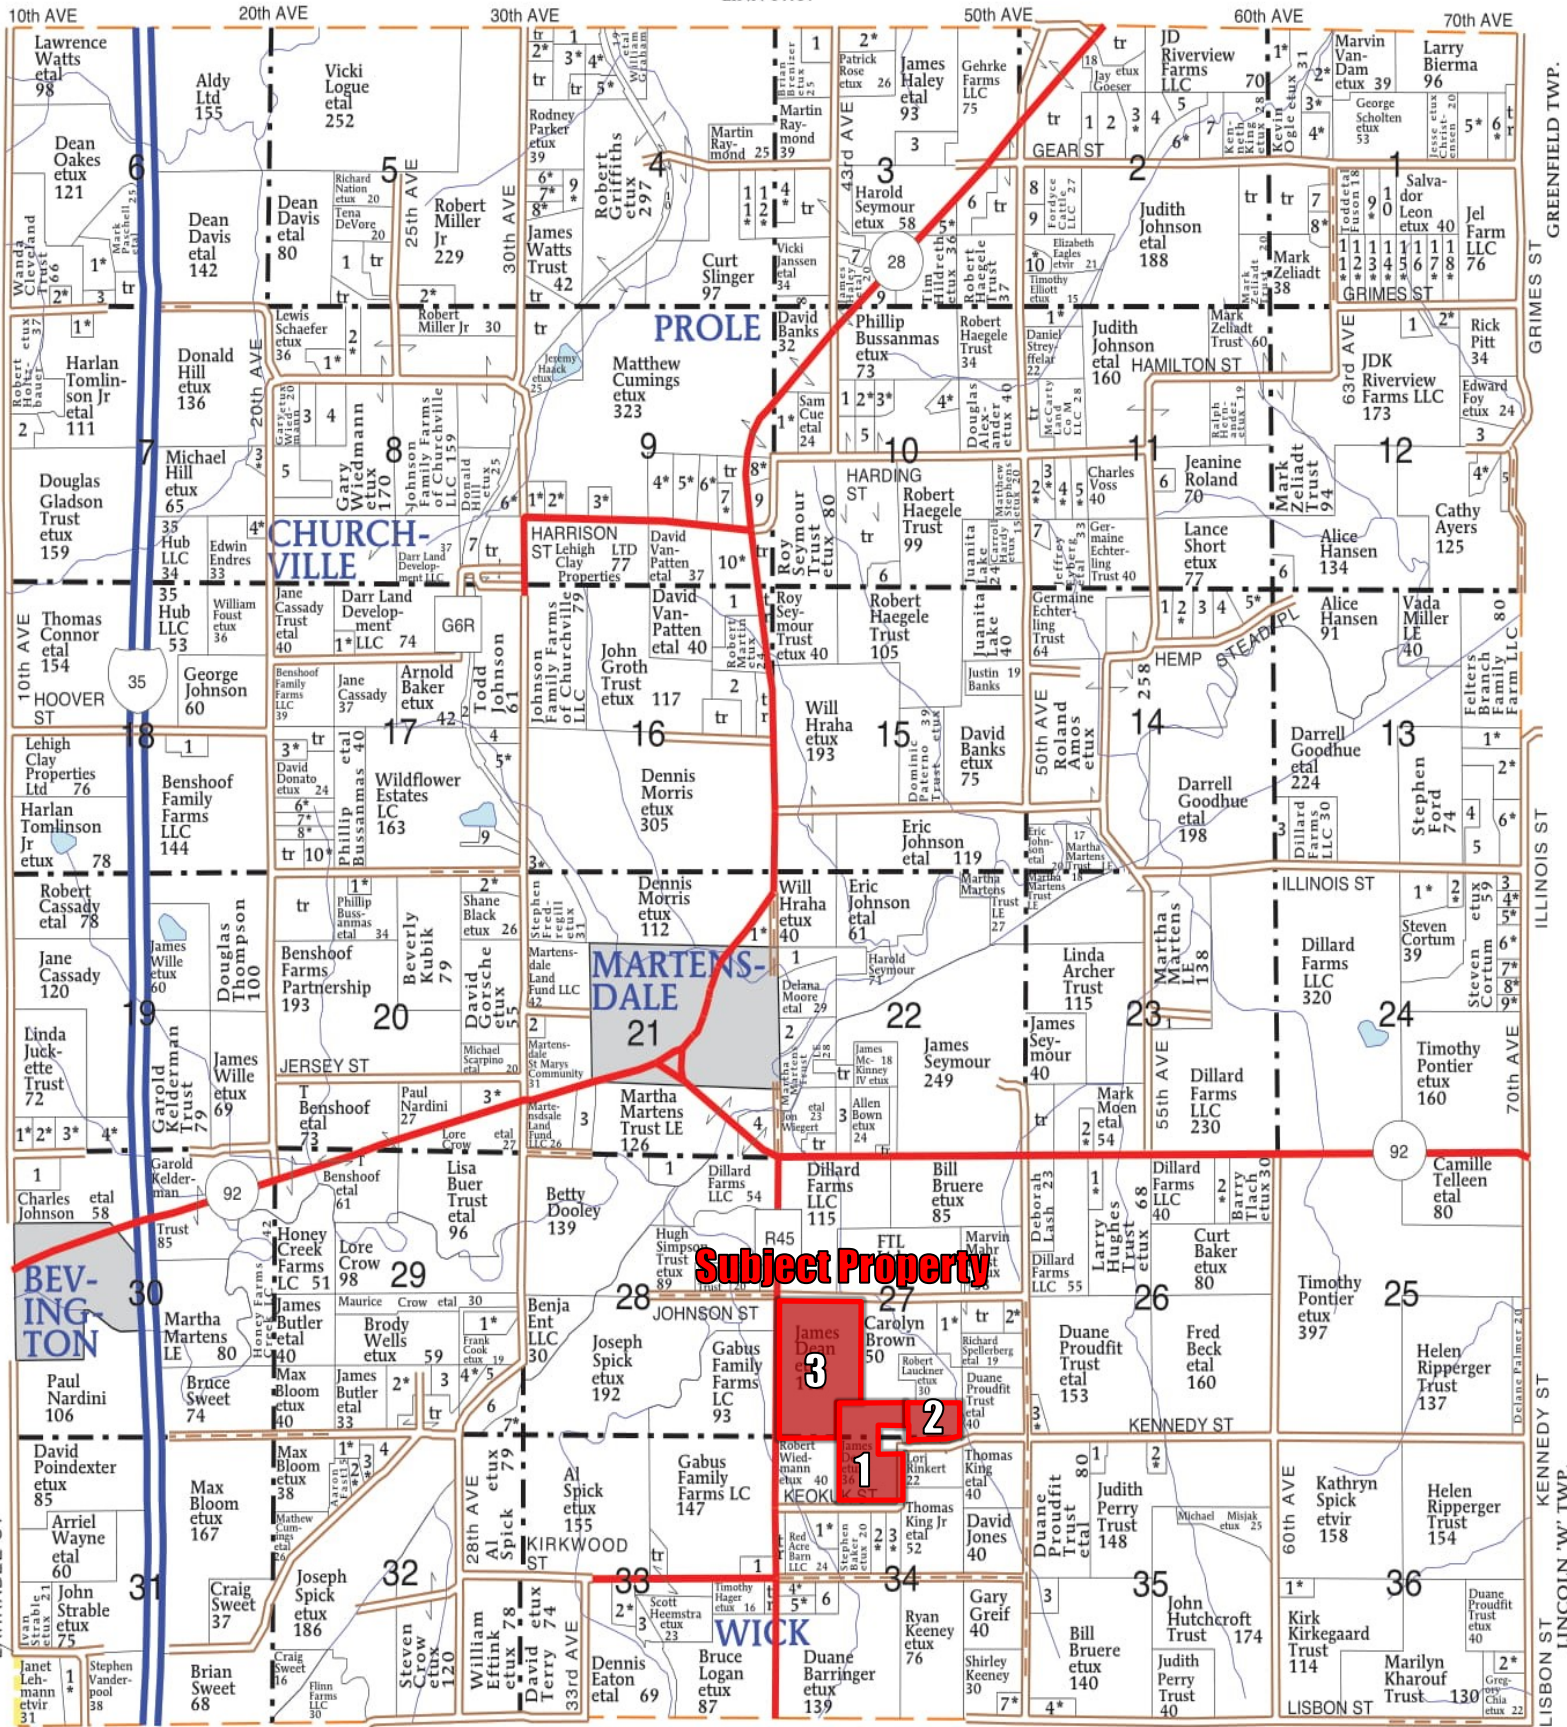

T-76-N

JEFFERSON PLAT

R-25-W

(Landowners)

LINN TWP.

Subject Property

JACKSON TWP.