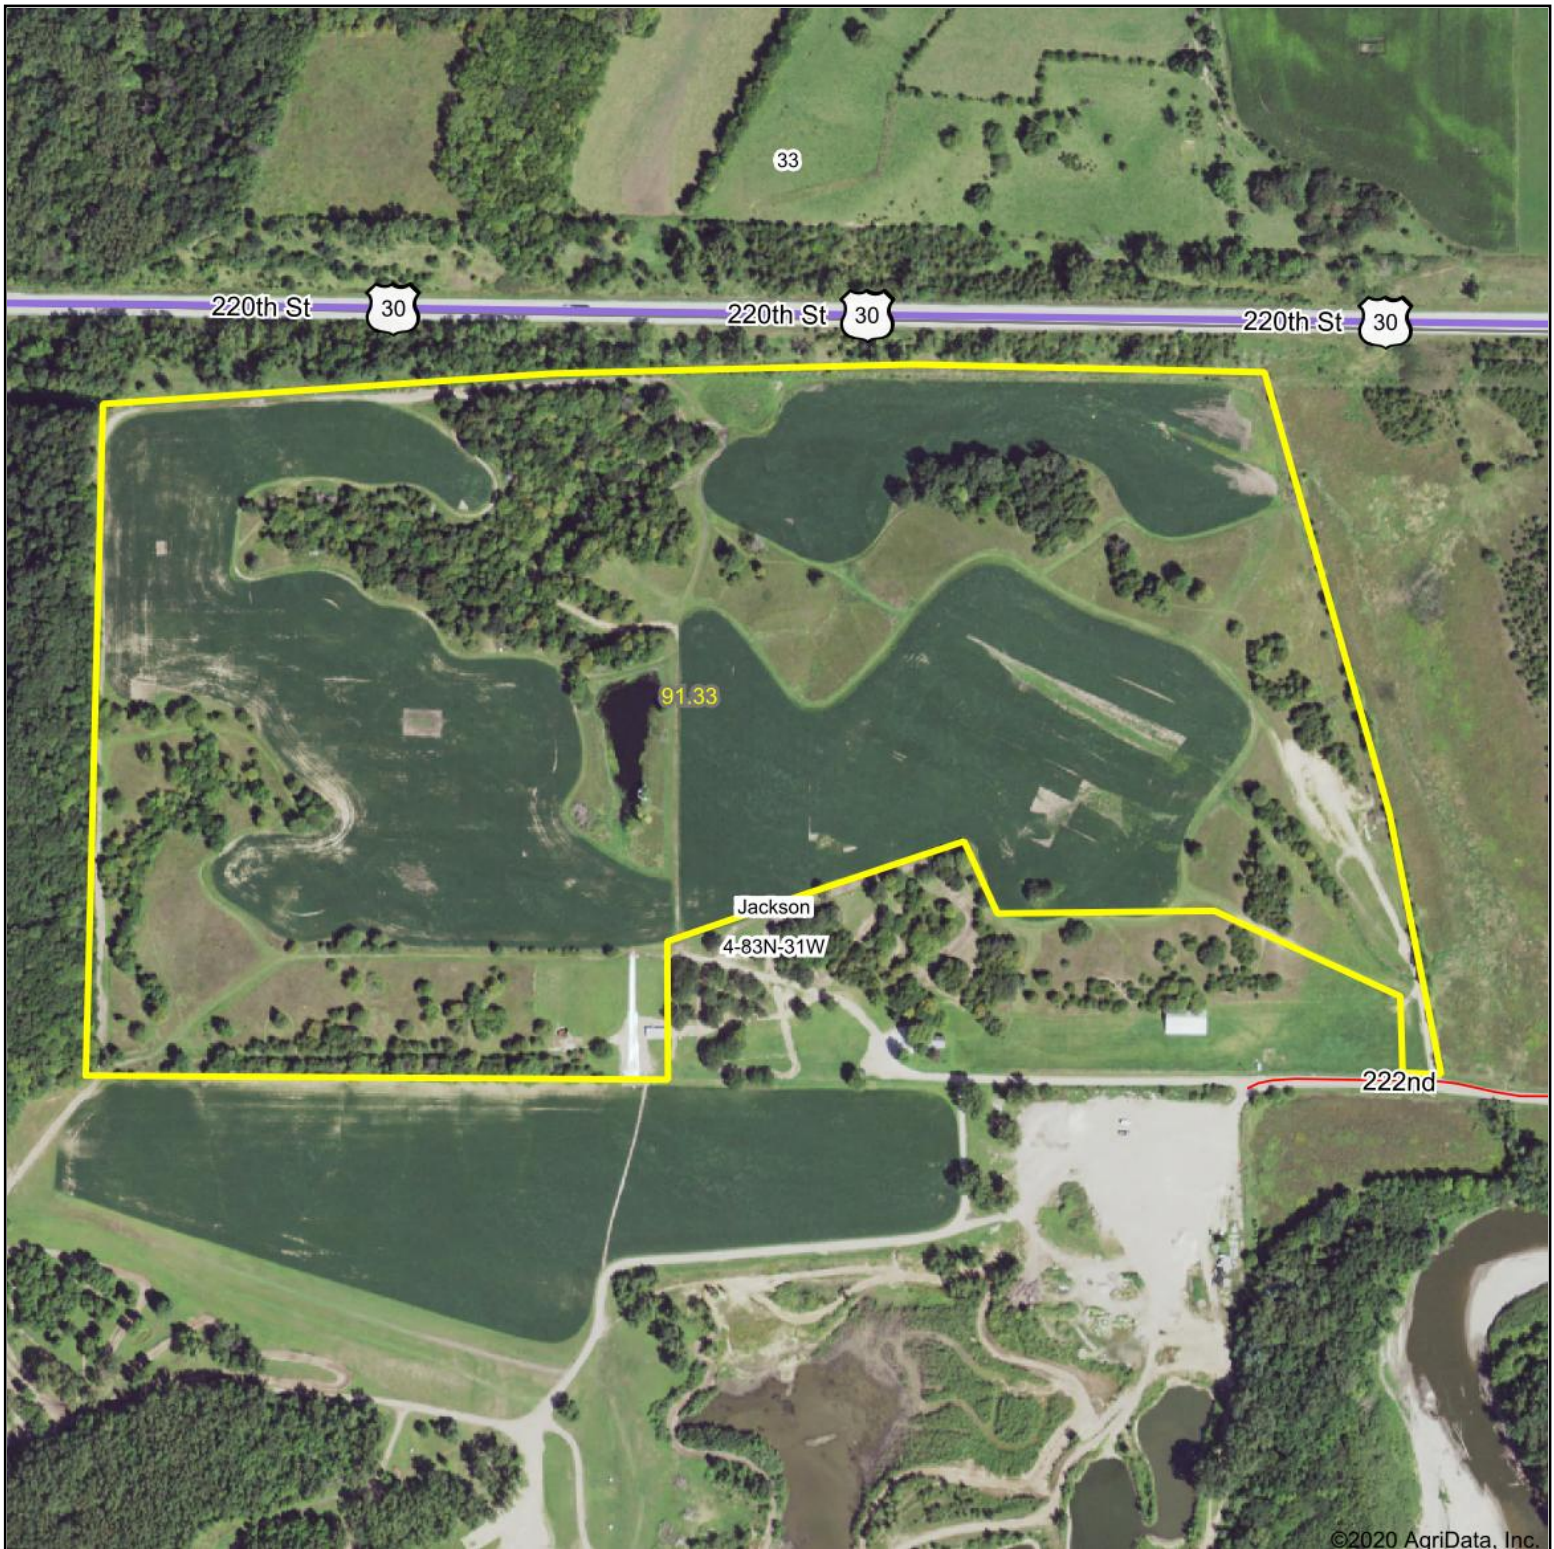

Aerial Map

©2020 AgriData, Inc.

Map Center: 42° 1' 54.13, -94° 27' 51.35

4-83N-31W
Greene County
Iowa

9/8/2020

© AgriData, Inc. 2020 www.AgriDataInc.com