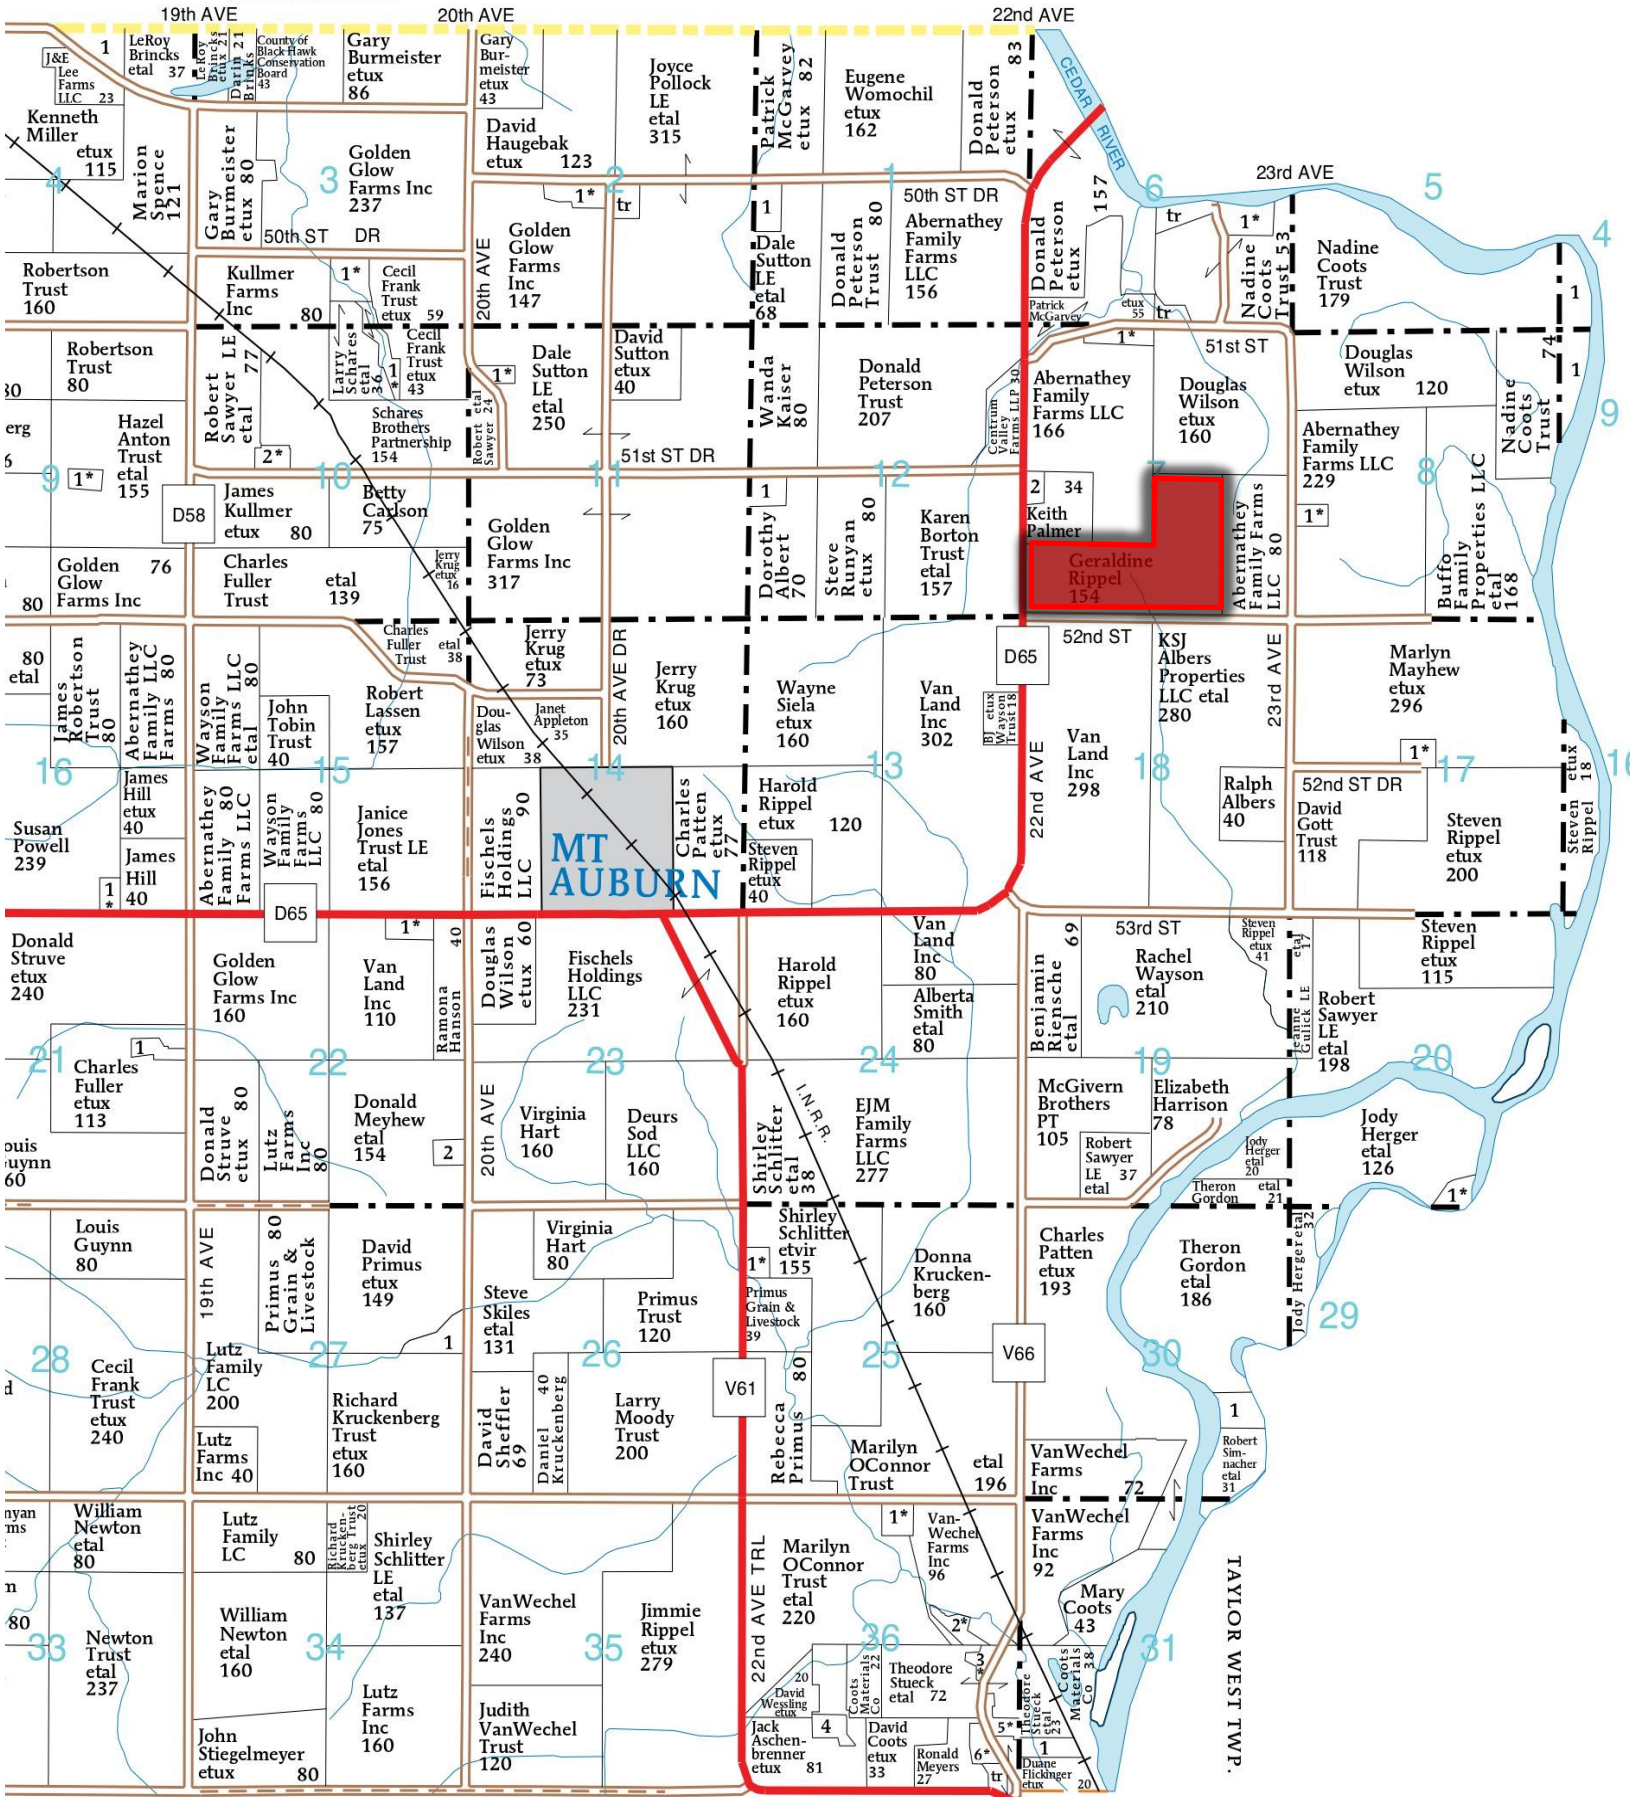

BLACK HAWK CO.

MT  
AUBURN

JACKSON TWP.

R11W R10W