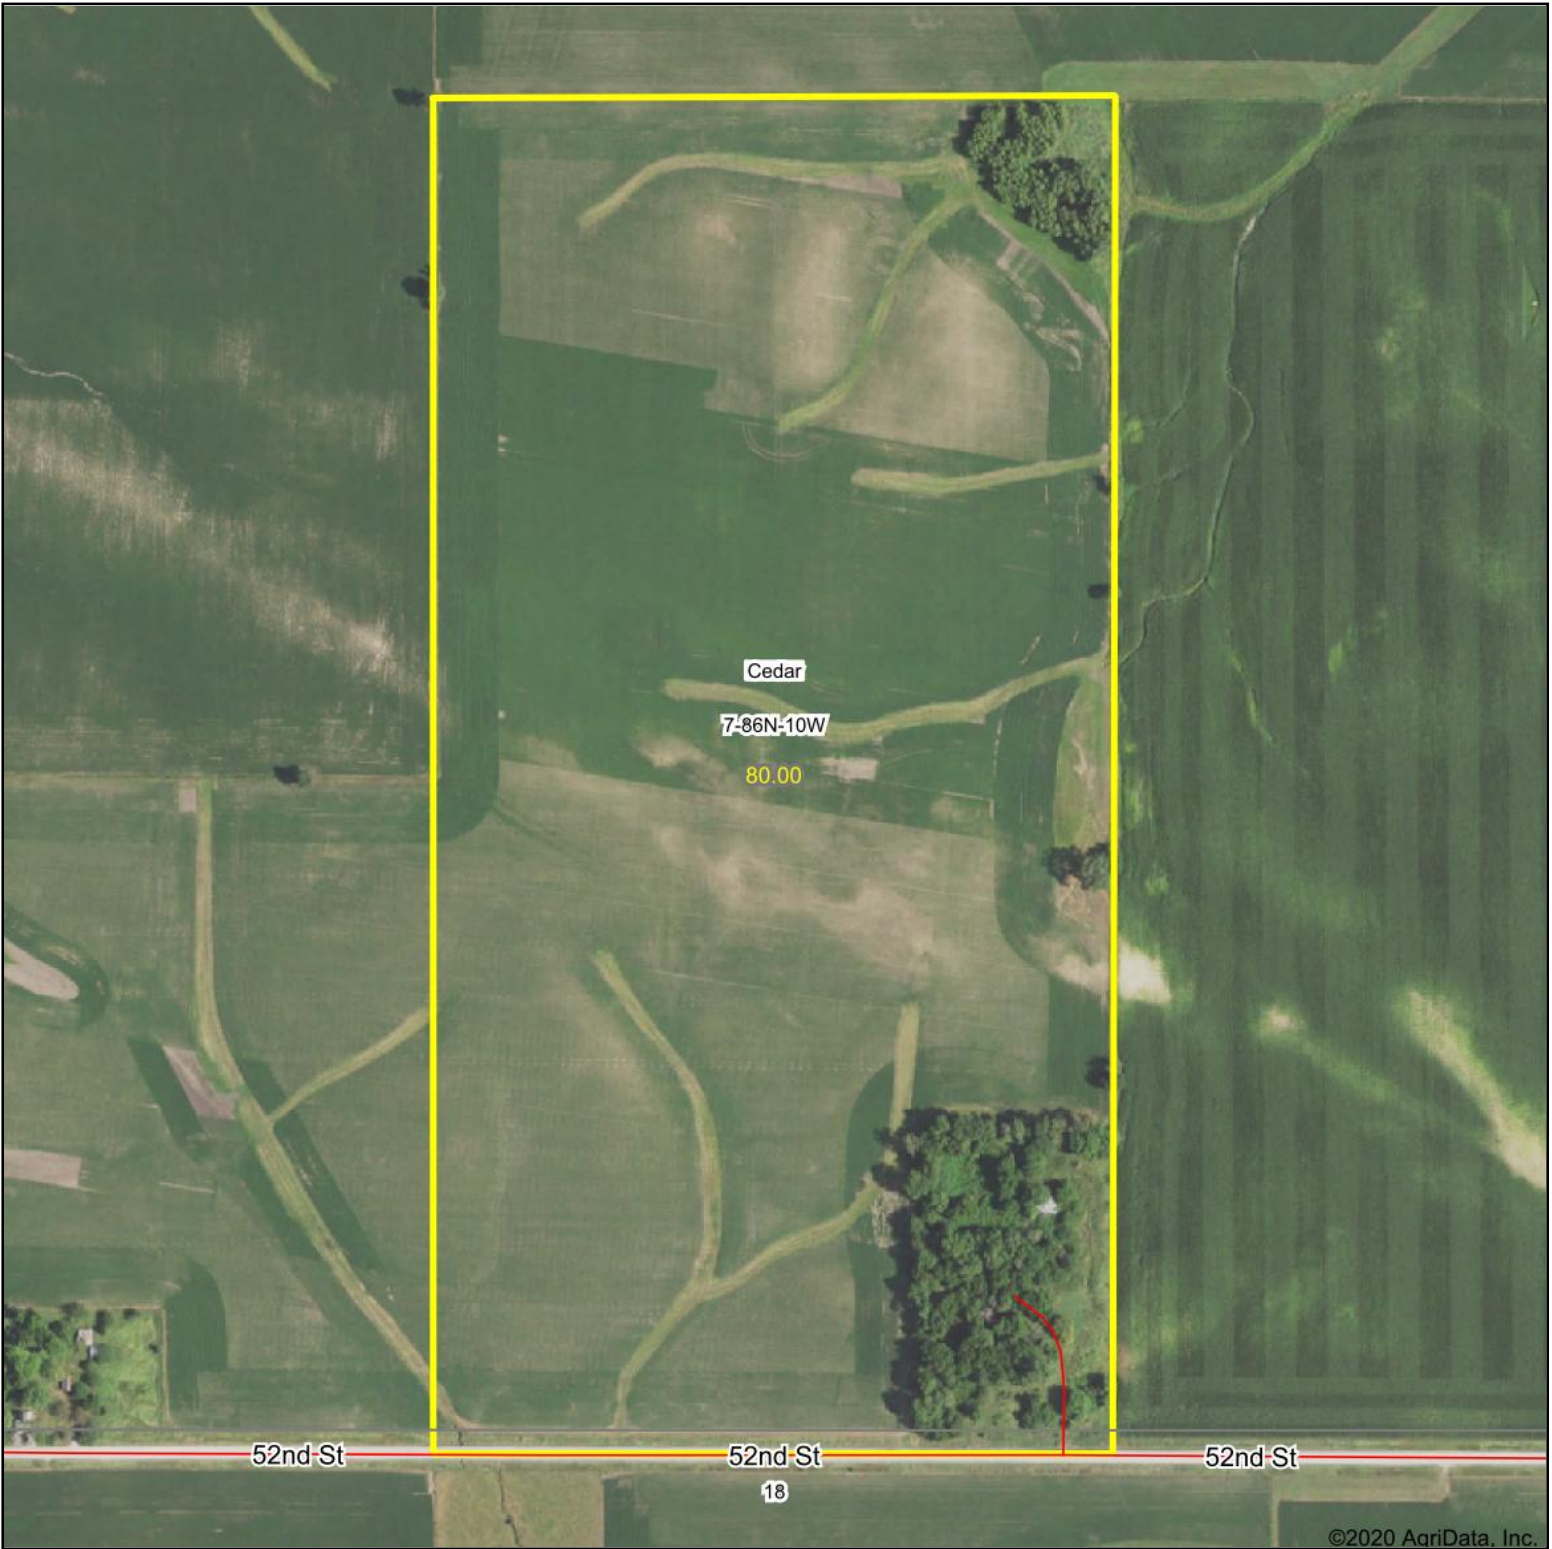

Aerial Map

©2020 AgriData, Inc.

Map Center: 42° 16' 18.98, -92° 3' 11.93

7-86N-10W
Benton County
Iowa

7/6/2020