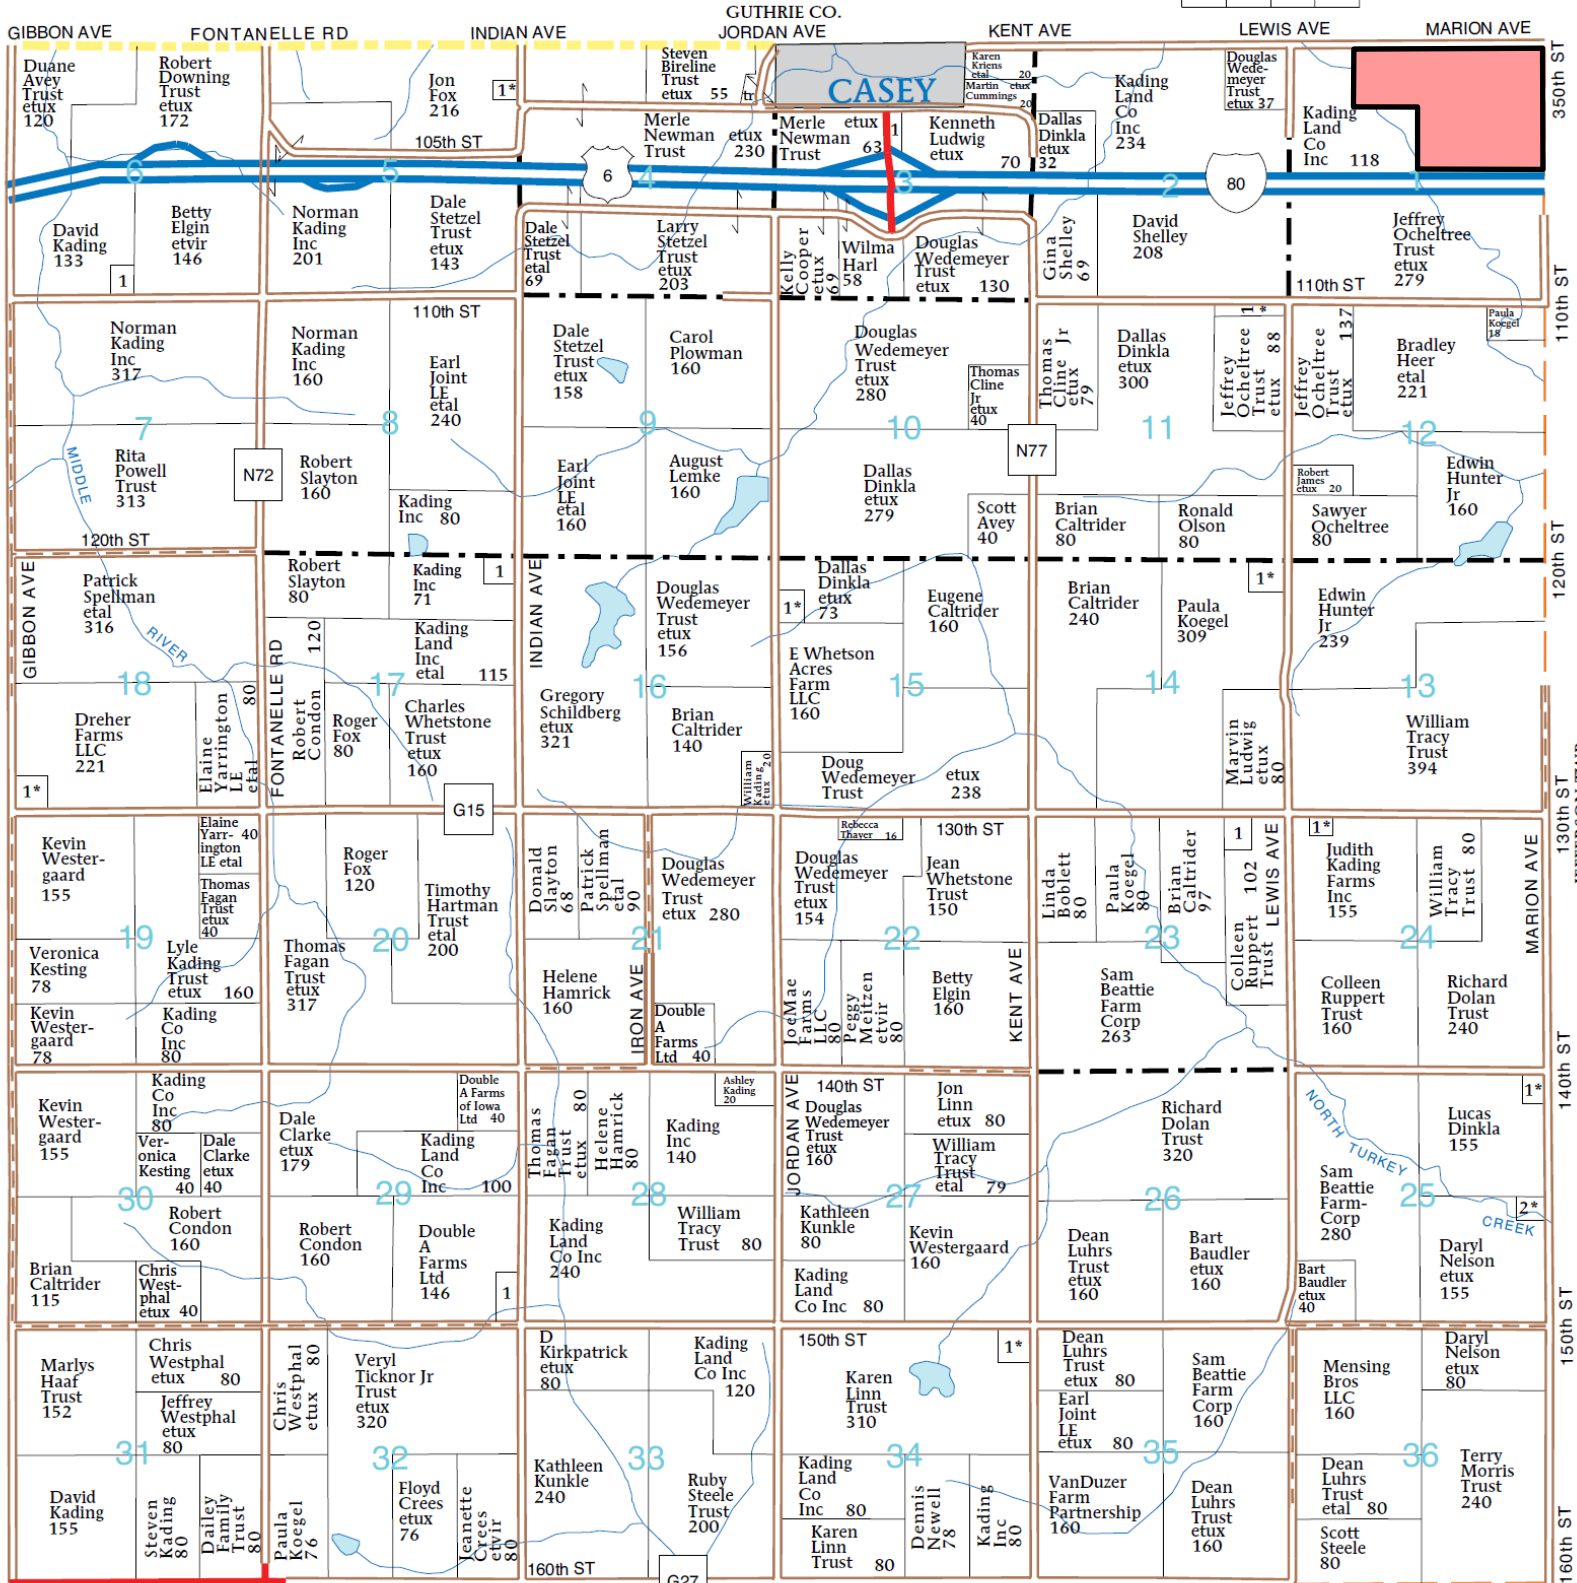

T-77-N

WALNUT PLAT

R-32-W

(Landowners)

PRUSSIA TWP.