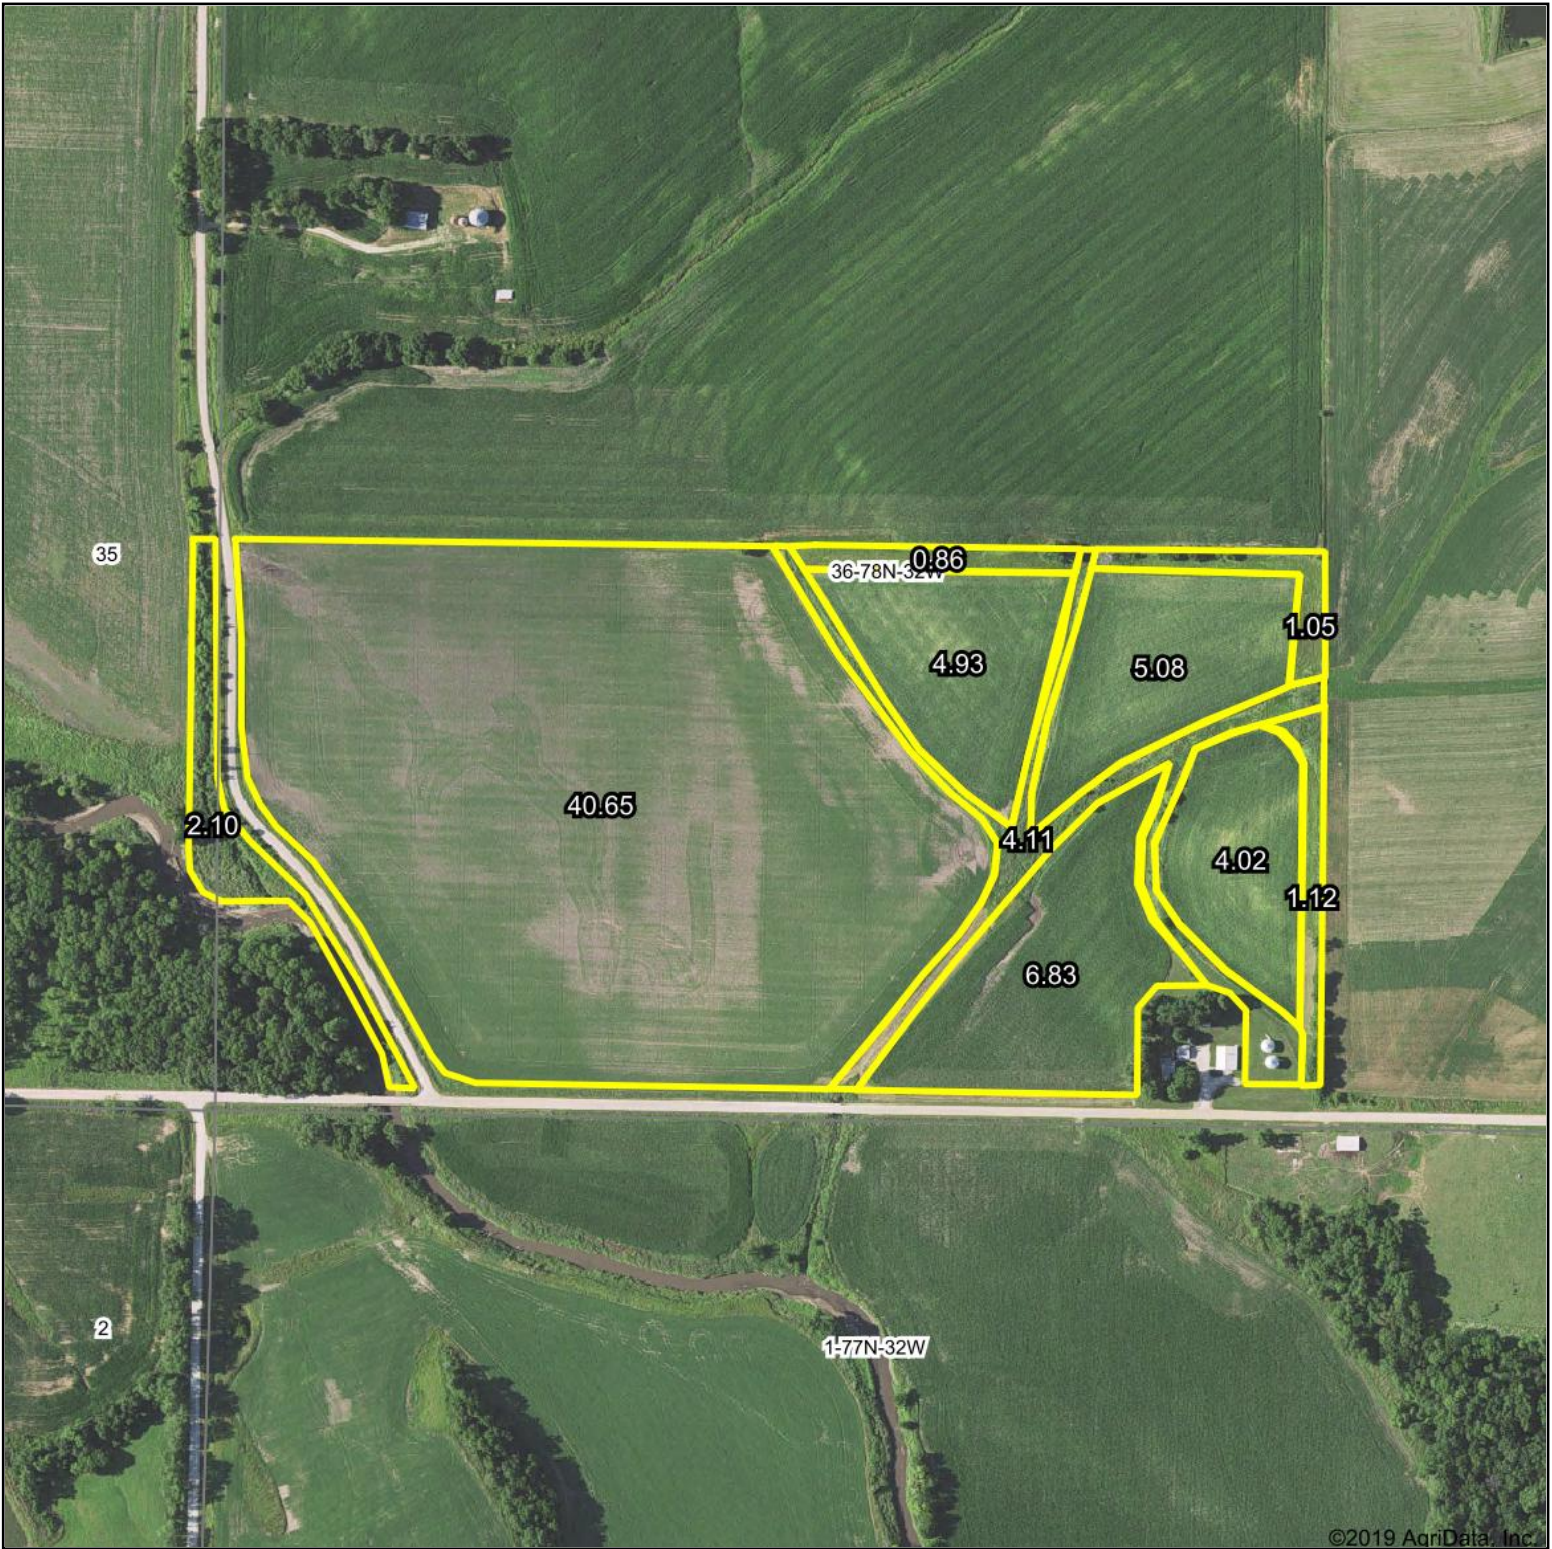

Aerial Map

©2019 AgriData, Inc.

Map Center: 41° 30' 21.38, -94° 29' 7

36-78N-32W
Guthrie County
Iowa

10/14/2019