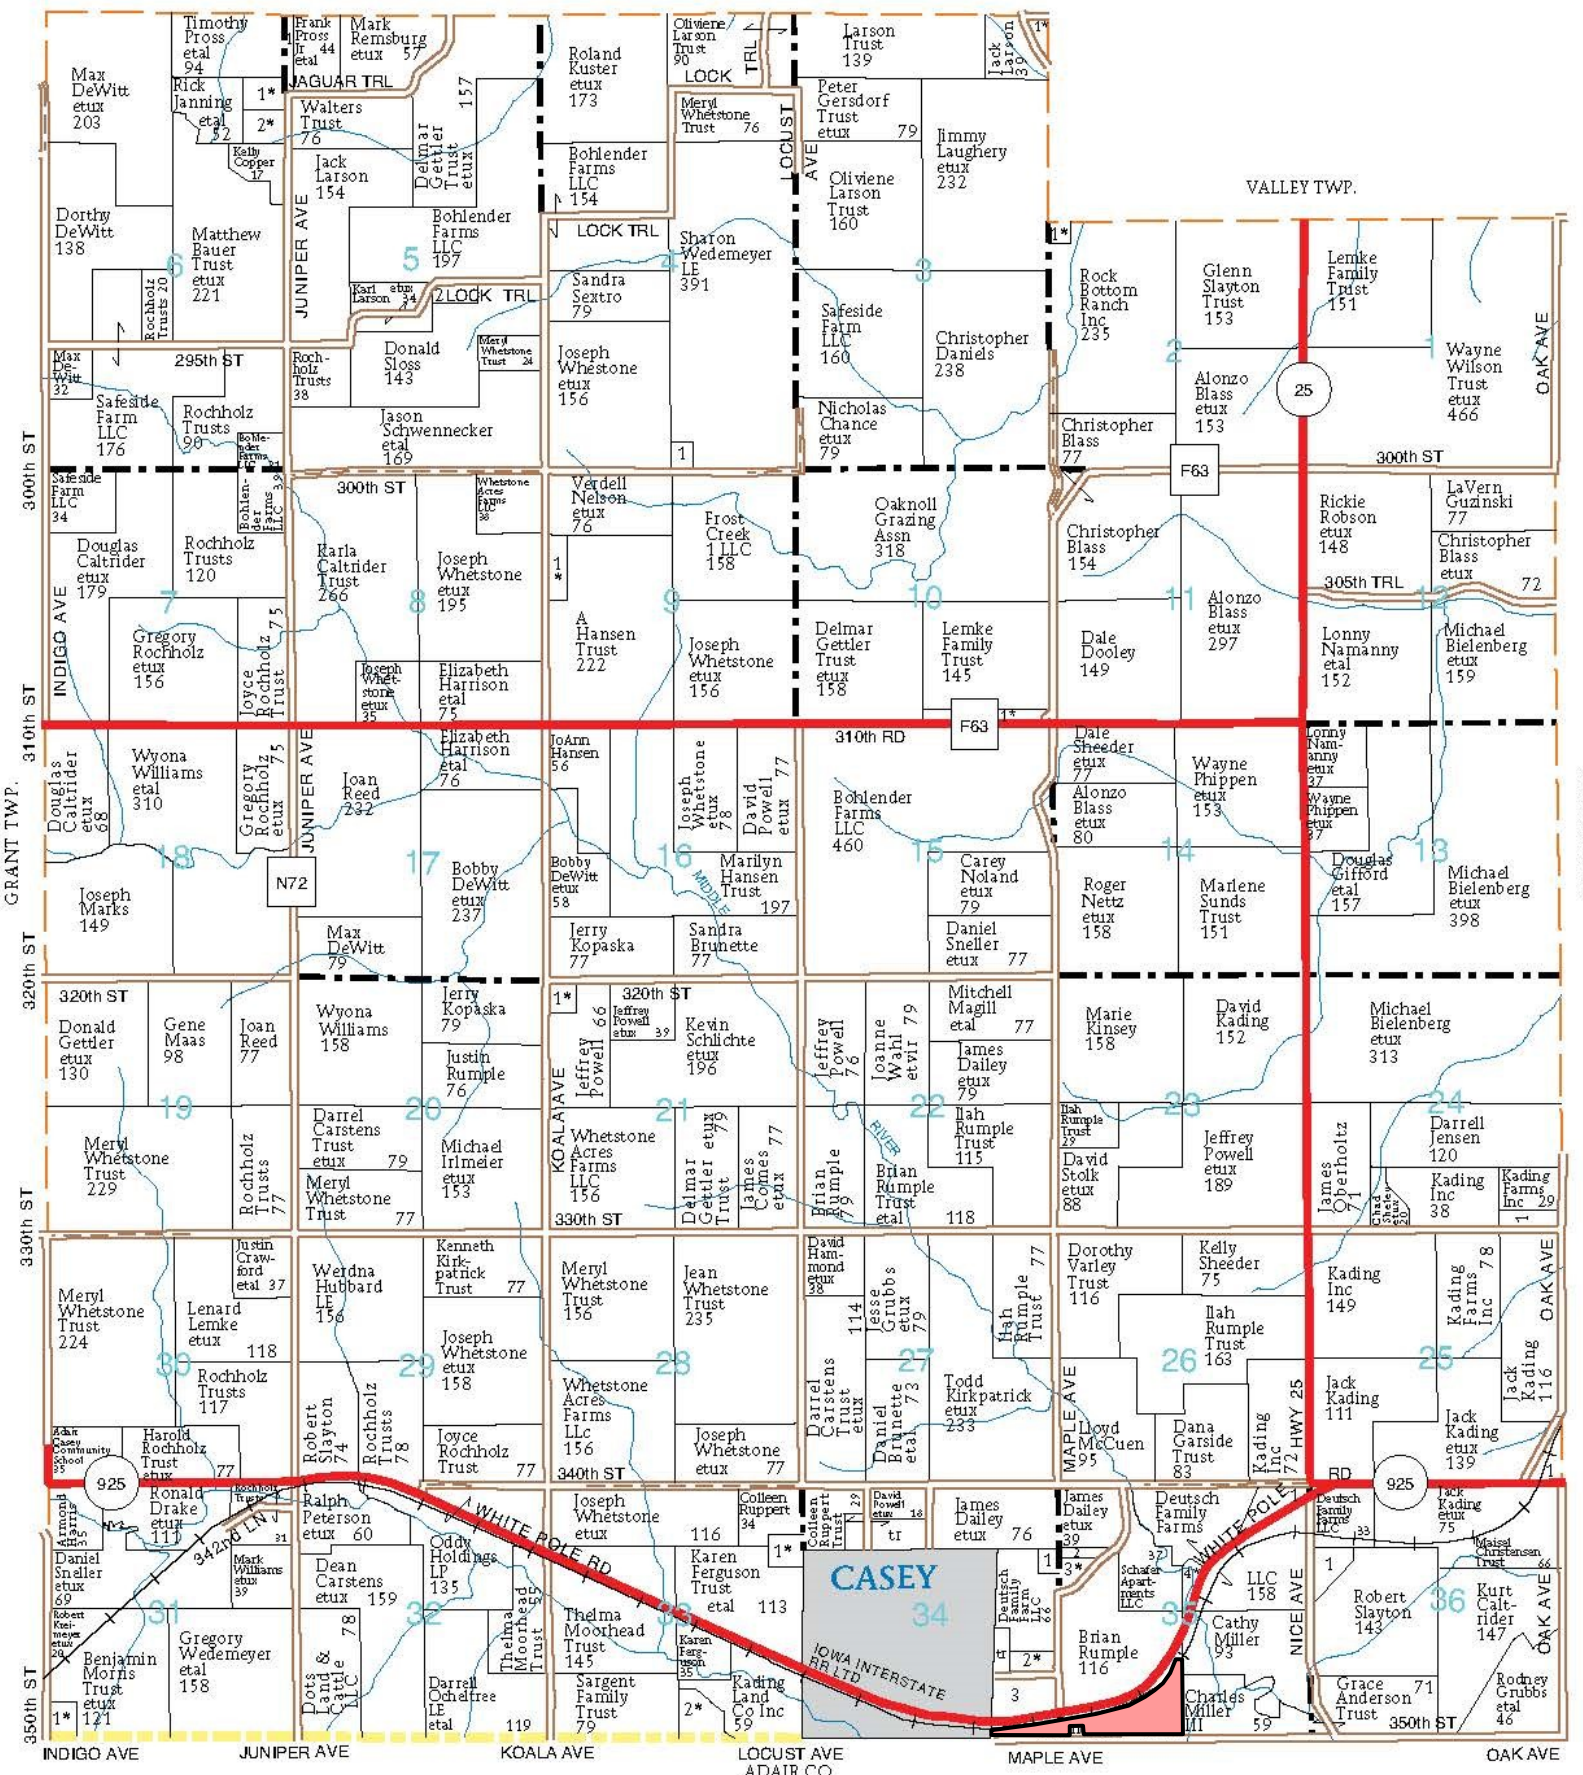

T-78-N

THOMPSON PLAT

(Landowners)

BAKER TWP.

R-32-W

VALLEY TWP.

GRANT TWP.

BEAVER TWP.

INDIGO AVE JUNIPER AVE KOALA AVE LOCUST AVE ADAIR CO. MAPLE AVE OAK AVE