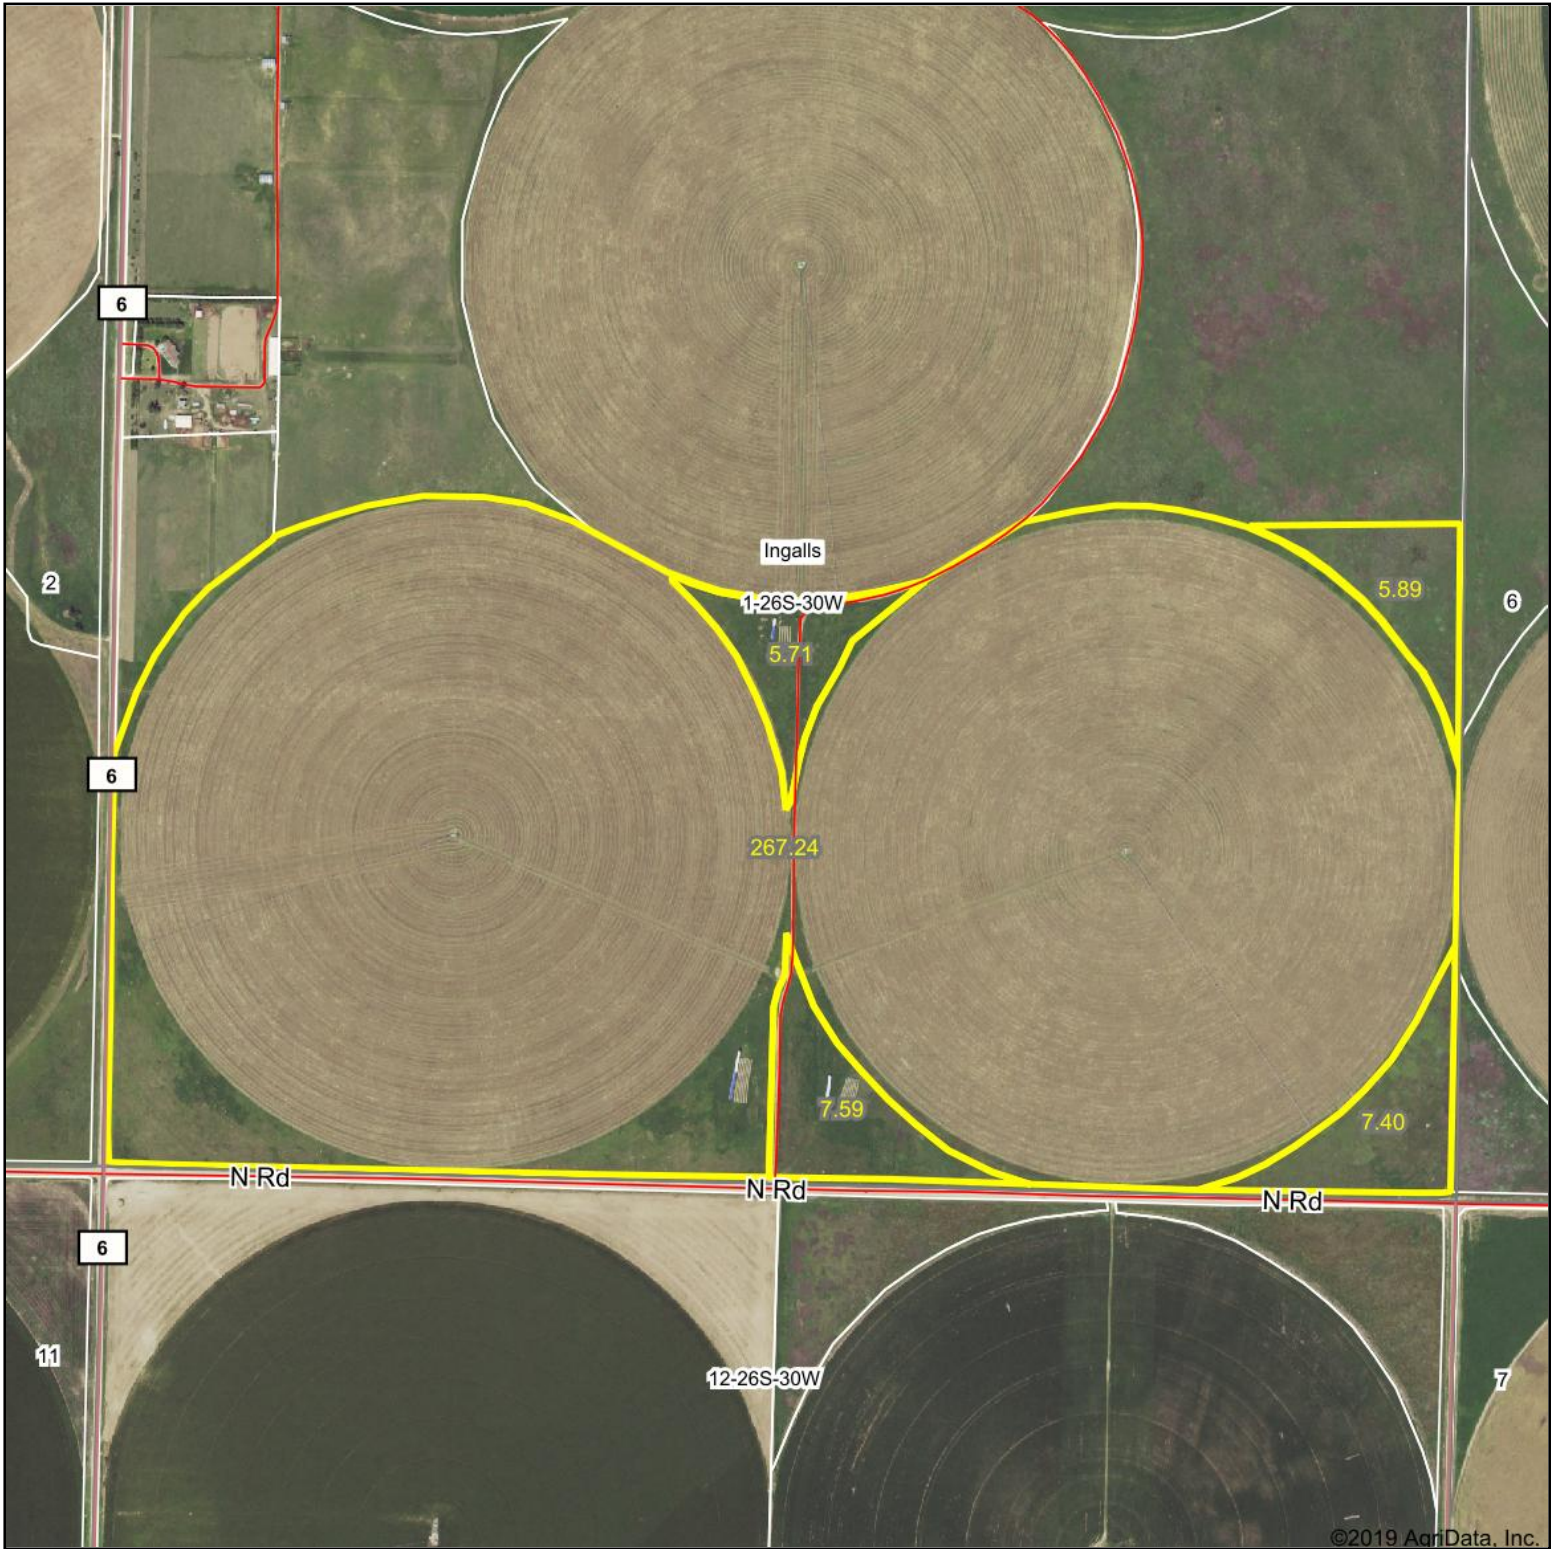

Aerial Map

Map Center: 37° 48' 51.43, -100° 33' 5.48

1-26S-30W
Gray County
Kansas

6/12/2019

Field borders provided by Farm Service Agency as of 5/21/2008.