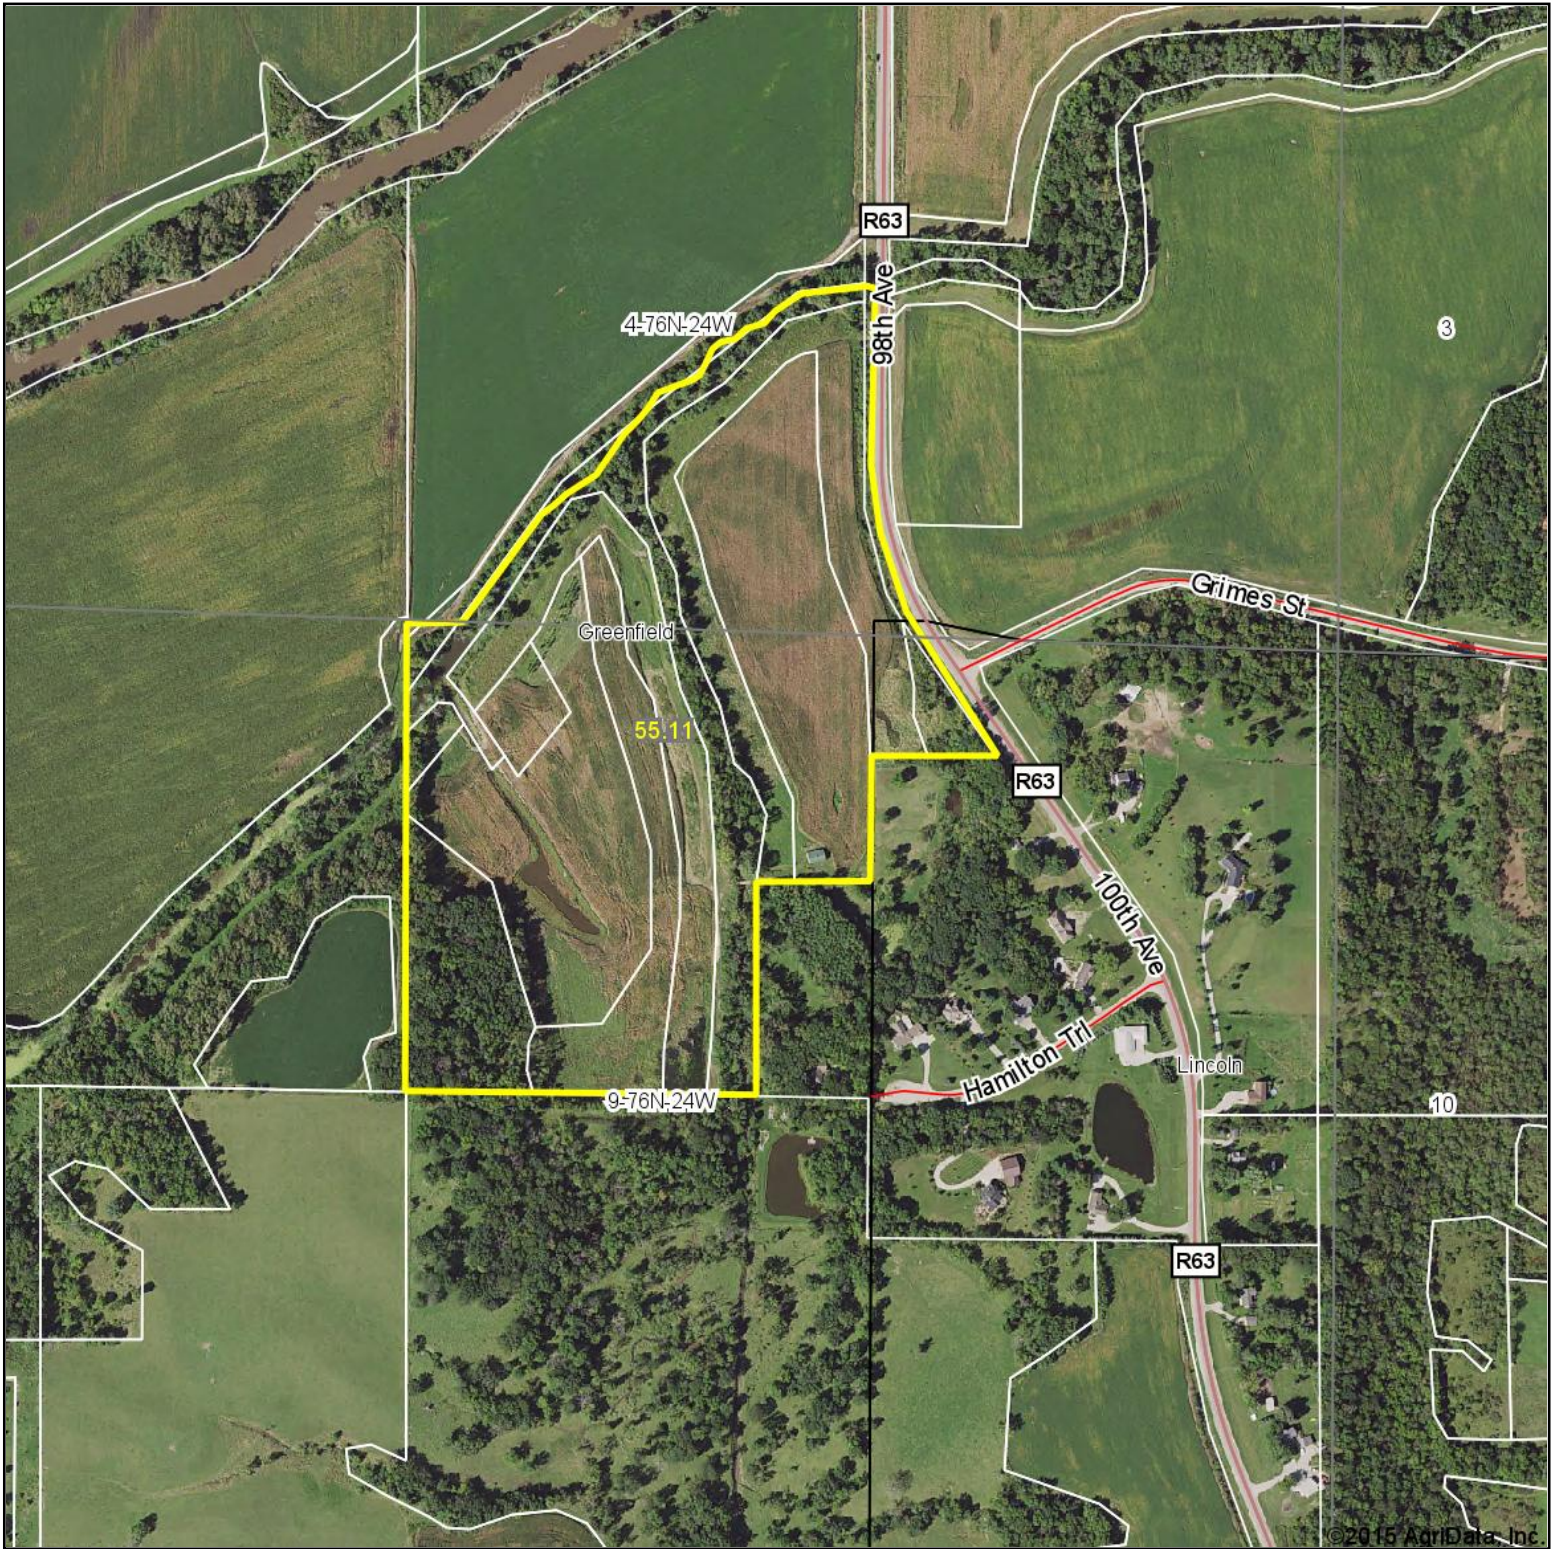

Aerial Map

PEOPLES COMPANY
INNOVATIVE. REAL ESTATE. SOLUTIONS.

Maps Provided By:

surety
CUSTOMIZED ONLINE MAPPING
© AgriData, Inc. 2015 www.AgriDataInc.com

9-76N-24W
Warren County
Iowa

map center: 41° 24' 33.06, 93° 37' 19.73

scale: 7241

9/8/2015