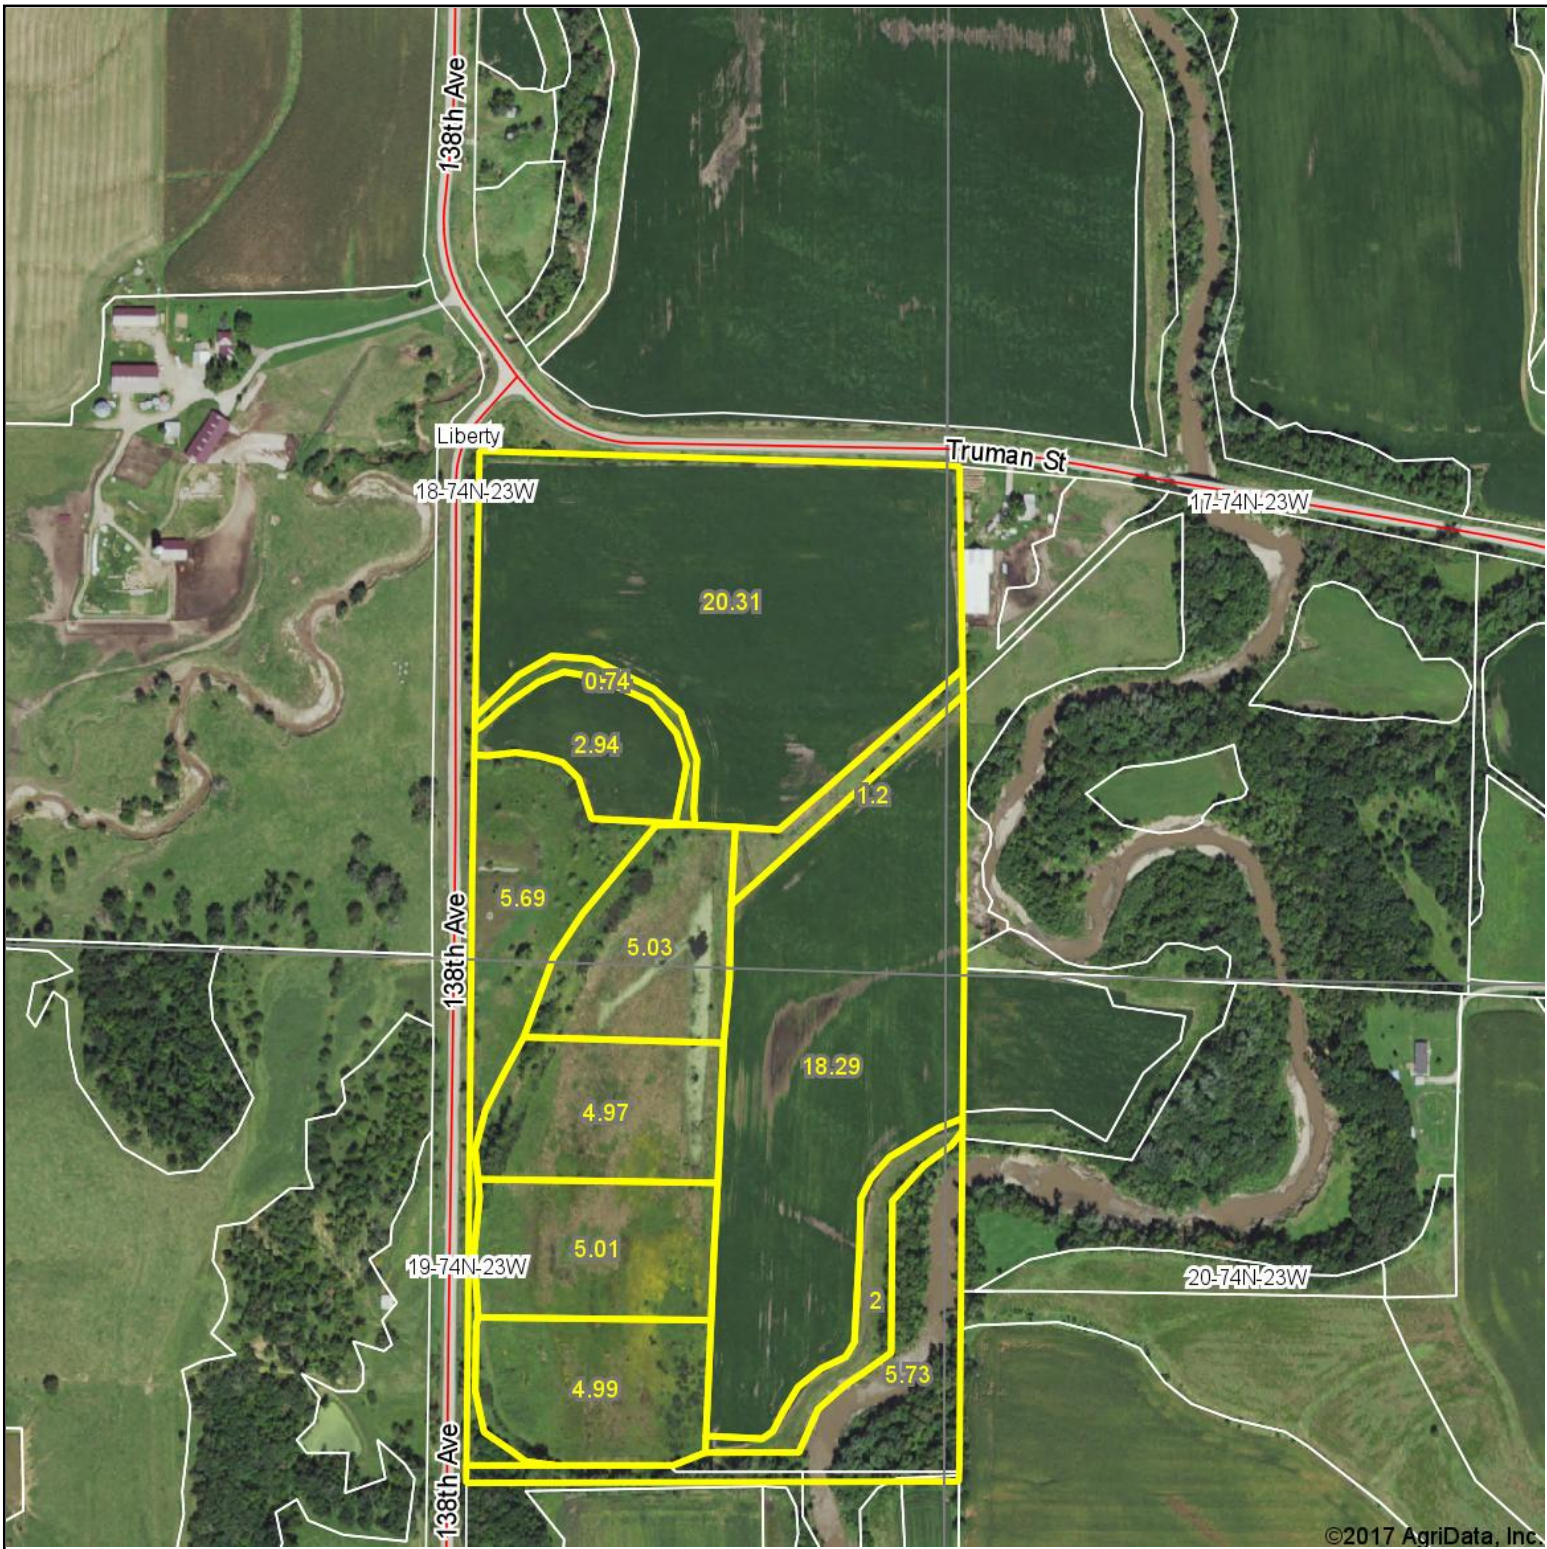

Aerial Map

map center: 41° 12' 22.38, -93° 32' 26.06

18-74N-23W
Warren County
Iowa

7/19/2017