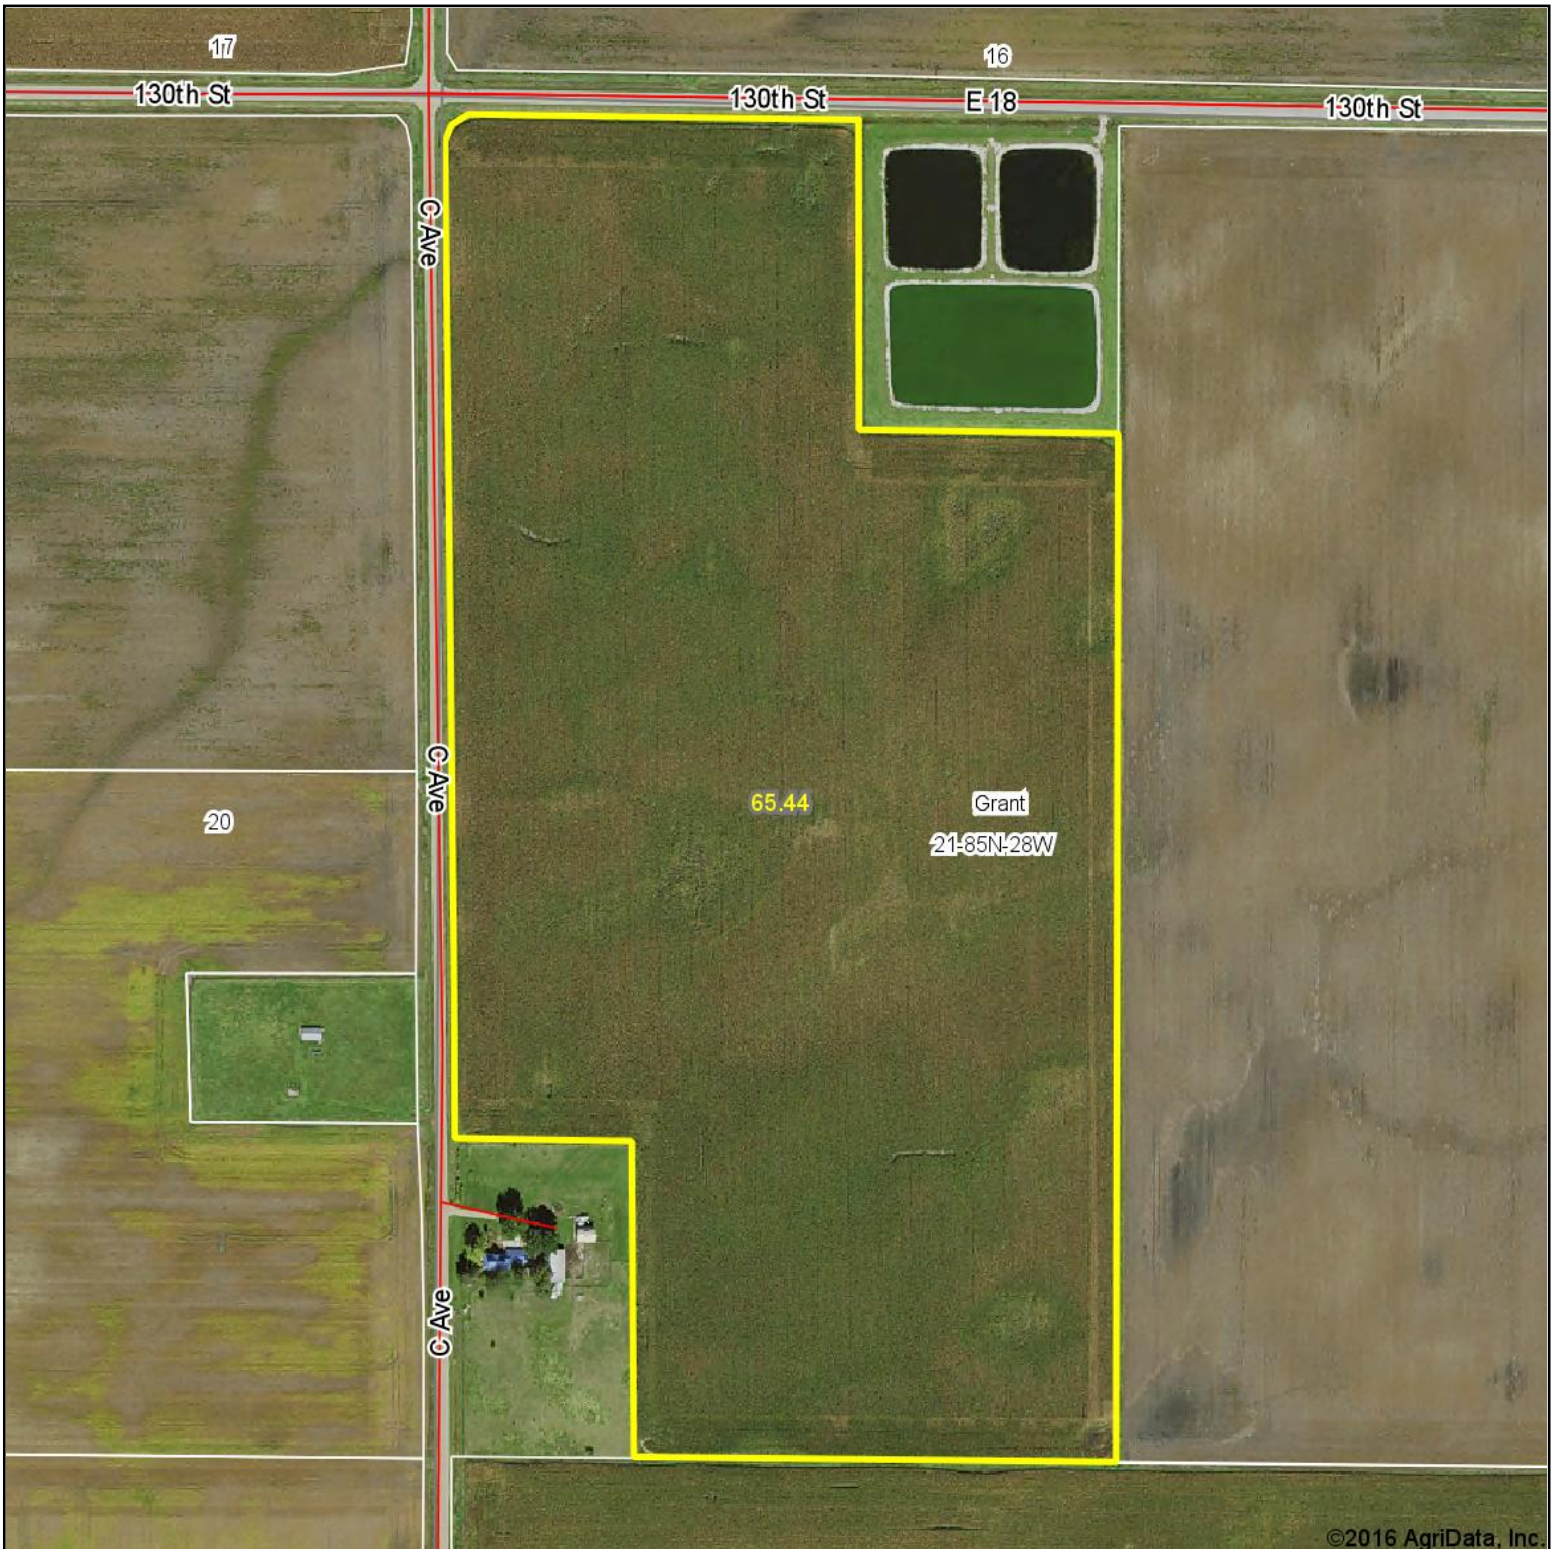

Aerial Map

©2016 AgriData, Inc.

map center: 42° 9' 46.07, 94° 7' 22.89

21-85N-28W
Boone County
Iowa

3/14/2016