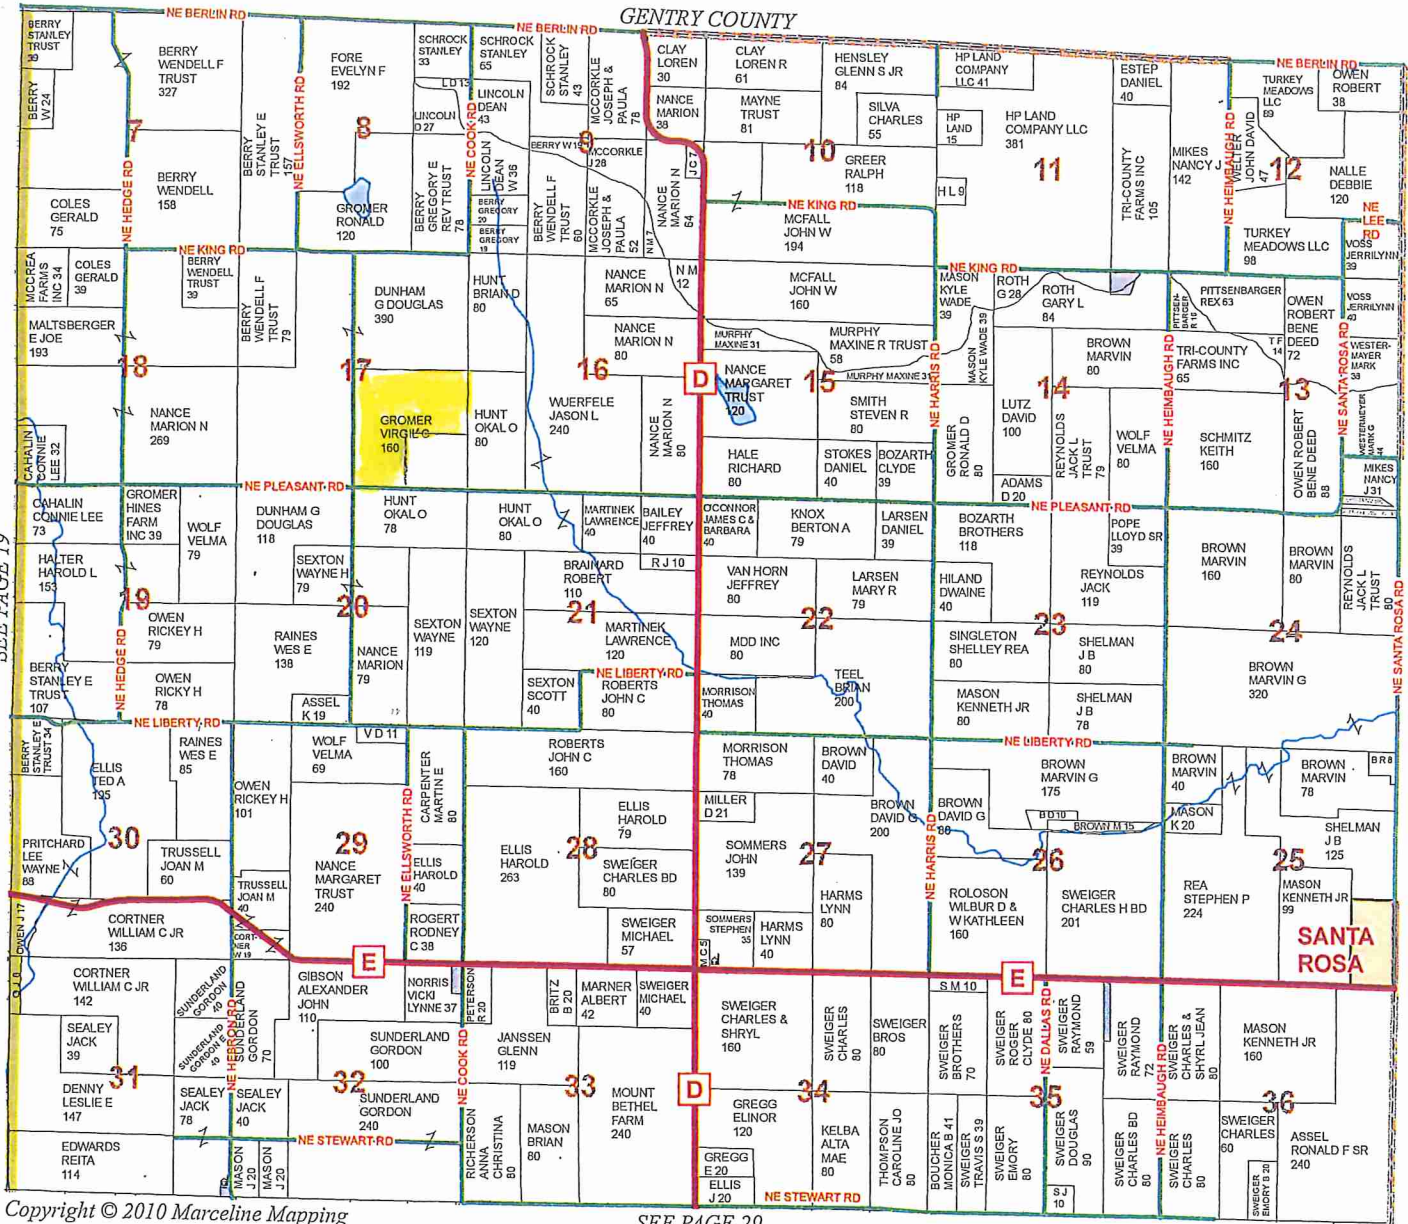

TOWNSHIP 60N • RANGE 30W

GENTRY COUNTY

SEE PAGE 19

SEE PAGE 29

SANTA ROSA