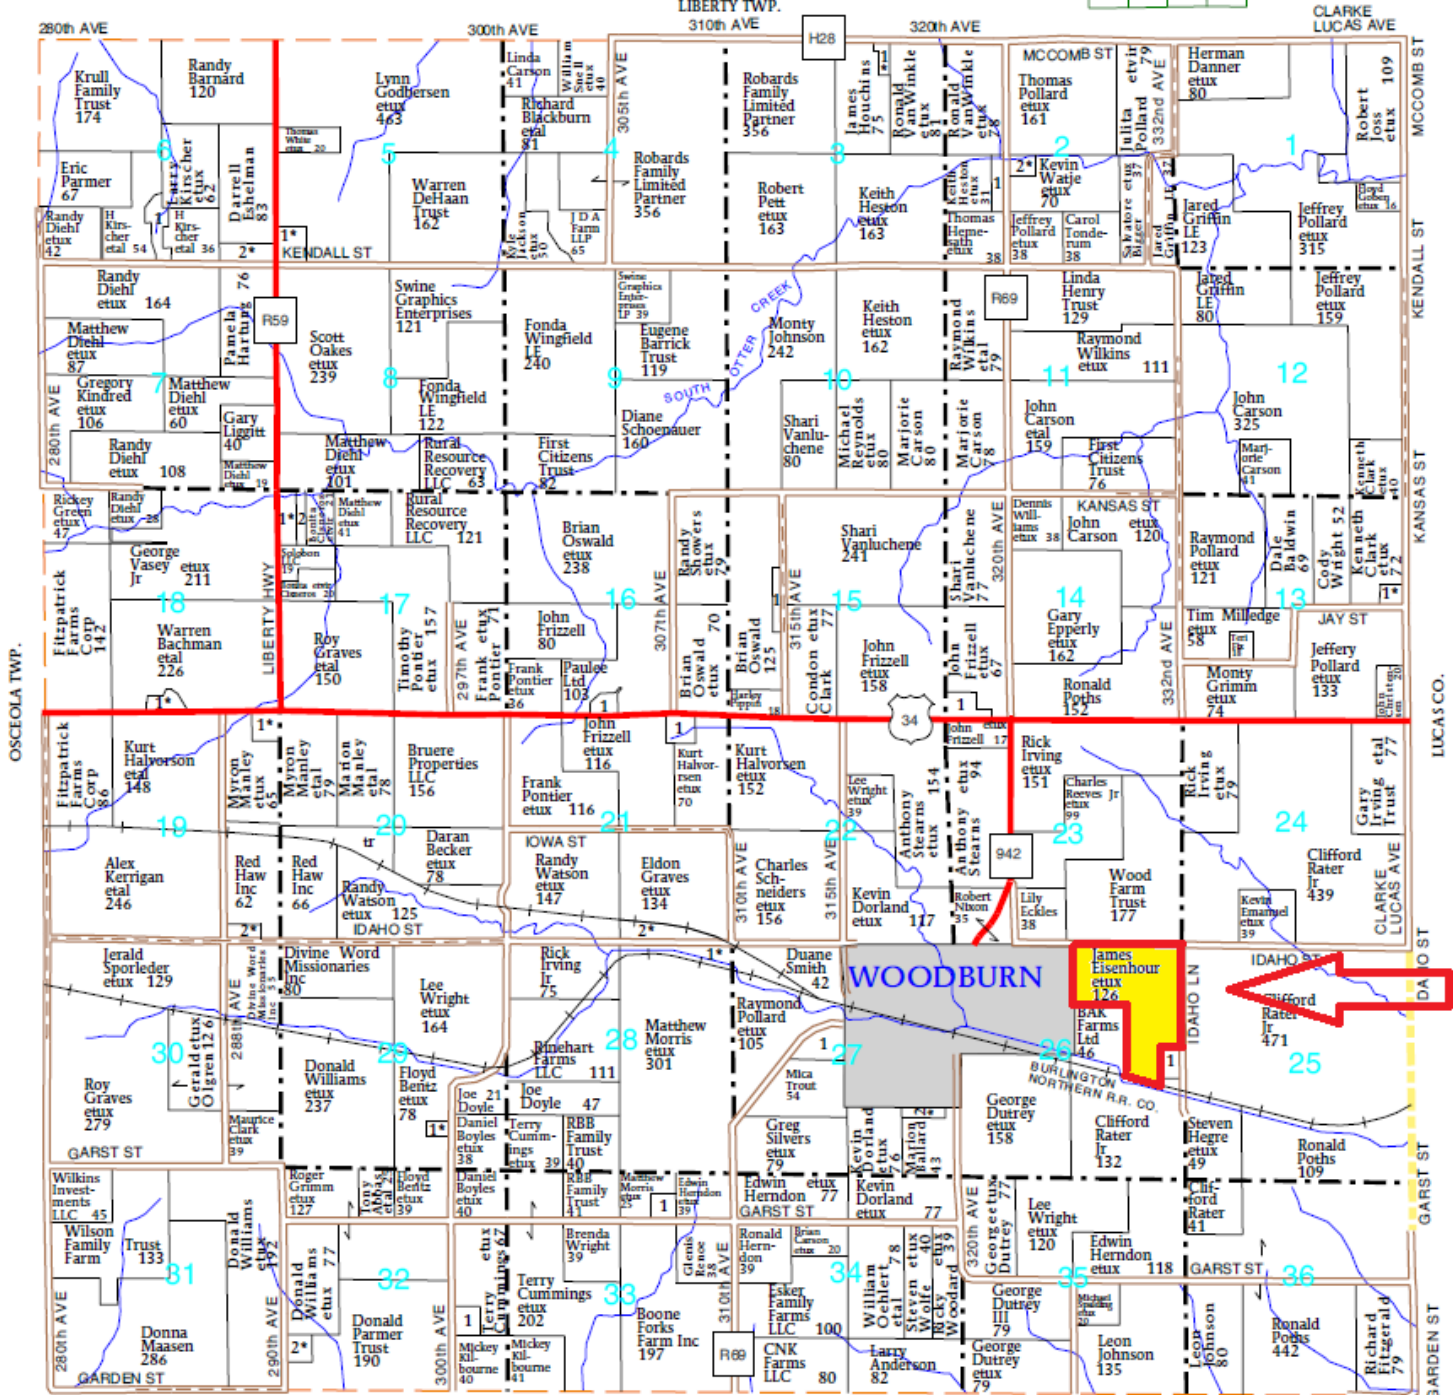

T-72-N

JACKSON PLAT

(Landowners)

R-24-W

OSCEOLA TWP.

LIBERTY TWP.

CLARKE LUCAS AVE

MCCOMB ST
KENDALL ST
KANSAS ST
JAY ST
CLARKE AVE
IDAHO ST
GARST ST
GARDEN ST

FRONTIER TWP.