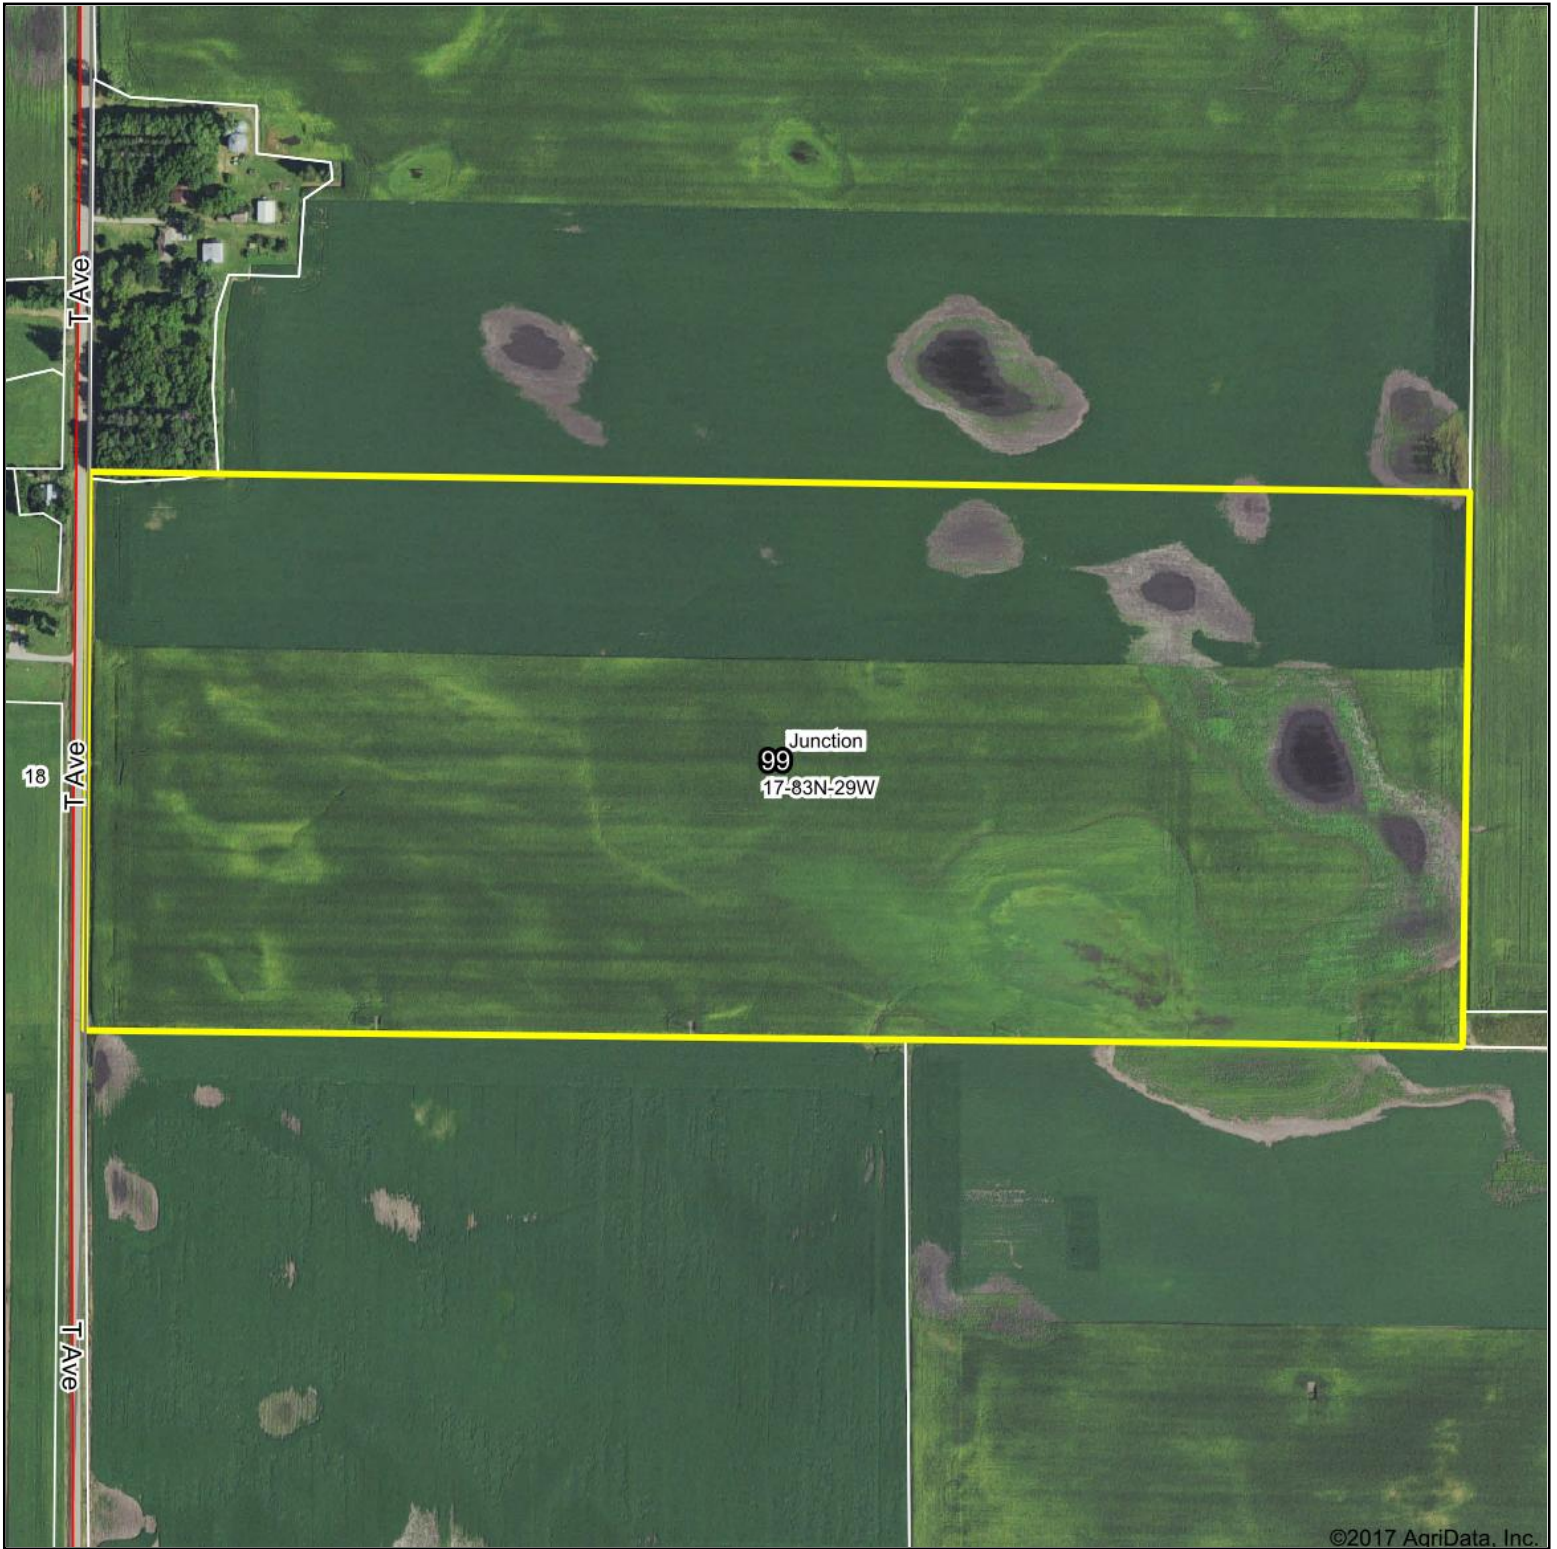

Aerial Map

©2017 AgriData, Inc.

map center: 42° 0' 9.04, -94° 15' 19.42

© AgriData, Inc. 2017 www.AgriDataInc.com

17-83N-29W
Greene County
Iowa

12/7/2017