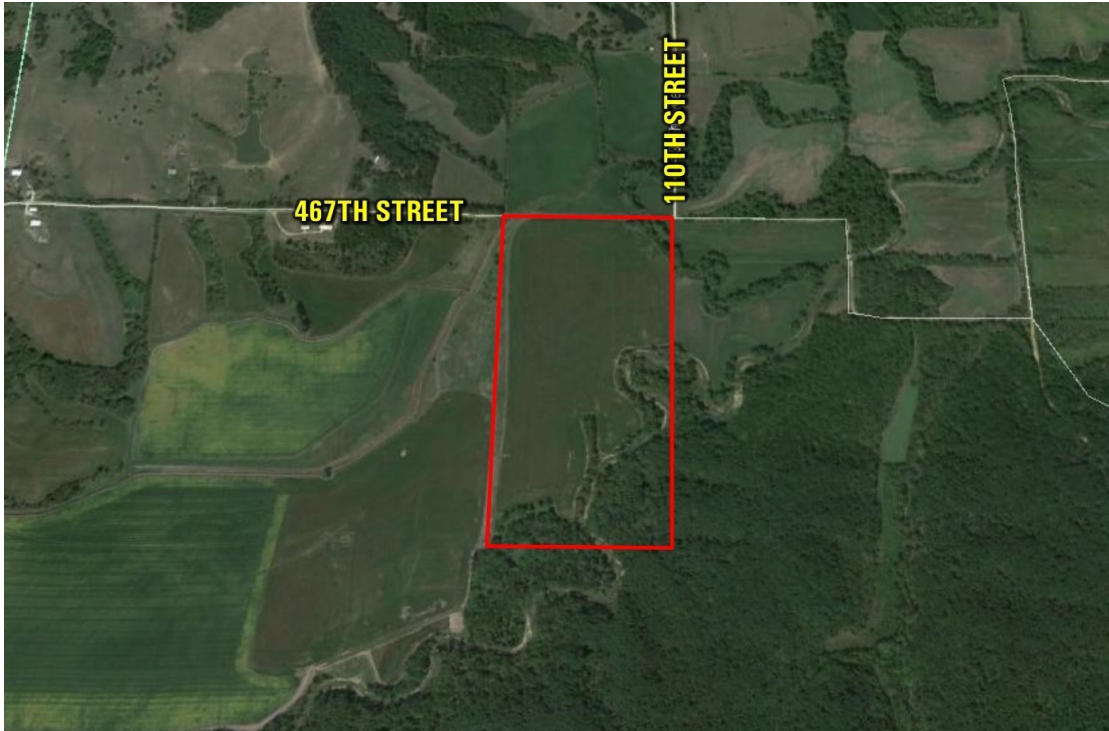

LAND FOR SALE

80 ACRES M/L LUCAS COUNTY, IOWA

LISTING #13591

PRICE: \$280,000 (\$3,500/Acre)

DESCRIPTION: This high quality 80 acre combination farm sits on the north side of Stephens Forrest. It is the primary travel corridor for deer and turkey that bed in the Stephen's Forrest and come out to feed in the crop fields. The timber is loaded with oak, walnut and hickory trees. It is the perfect parcel for a group of hunters who want a small investment with a good return that hunts like a 1,000 acres. There are 50.1 FSA cropland and 49.9 base acres on this parcel. The primary soil types on the tillable acres are Chequest, Zook, and Nodaway with a CSR rating of 69.9 and a CSR 2 rating of 65.6. The farm is currently being farmed on a 50/50 basis with the neighbor to the west but a cash rental contract could be negotiated. This farm would be eligible to be put in CRP if new sign ups are available and the high CSR would garner a top rental rate. This one won't last long.

DIRECTIONS: From Woodburn - Go South out of Woodburn on 320th. 320th will curve East into Garst Avenue about 1 1/2 miles south of town. Garst will T at Clarke-Lucas Avenue. Take Clarke-Lucas Avenue 1/4 mile north to 467th street. Take 467th 3/4 of a mile to the property on the south side of the road. 467th turns into a dirt road.