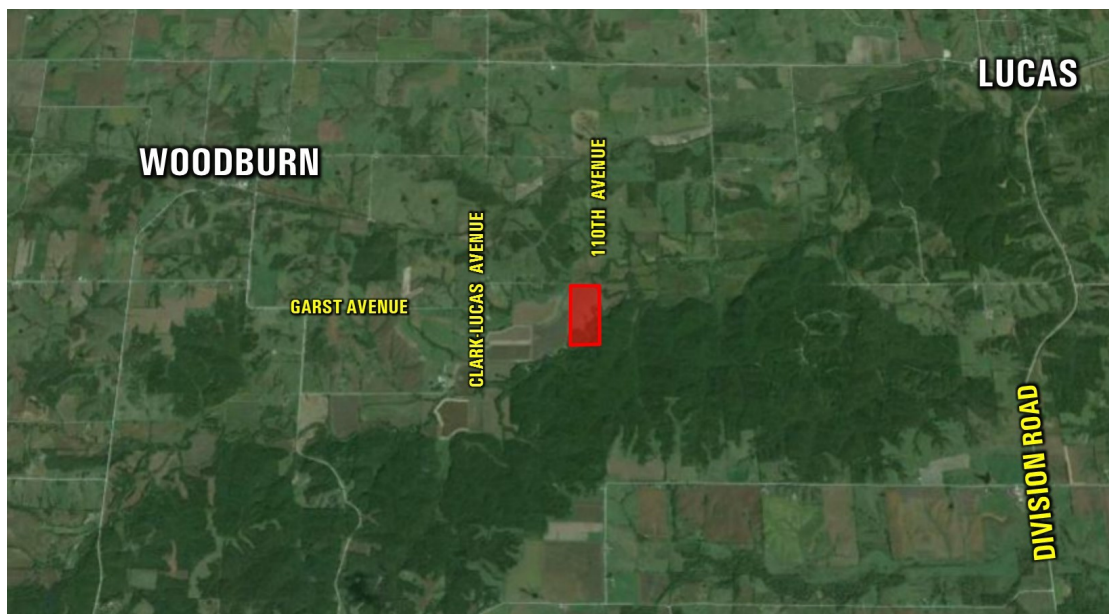

LAND FOR SALE

80 ACRES M/L LUCAS COUNTY, IOWA

LISTING #13591

PRICE: \$280,000 (\$3,500/Acre)

DESCRIPTION: This high quality 80 acre combination farm sits on the north side of Stephens Forrest. It is the primary travel corridor for deer and turkey that bed in the Stephen's Forrest and come out to feed in the crop fields. The timber is loaded with oak, walnut and hickory trees. It is the perfect parcel for a group of hunters who want a small investment with a good return that hunts like a 1,000 acres. There are 50.1 FSA cropland and 49.9 base acres on this parcel. The primary soil types on the tillable acres are Chequest, Zook, and Nodaway with a CSR rating of 69.9 and a CSR 2 rating of 65.6. The farm is currently being farmed on a 50/50 basis with the neighbor to the west but a cash rental contract could be negotiated. This farm would be eligible to be put in CRP if new sign ups are available and the high CSR would garner a top rental rate. This one won't last long.

DIRECTIONS: From Woodburn - Go South out of Woodburn on 320th. 320th will curve East into Garst Avenue about 1 1/2 miles south of town. Garst will T at Clarke-Lucas Avenue. Take Clarke-Lucas Avenue 1/4 mile north to 467th street. Take 467th 3/4 of a mile to the property on the south side of the road. 467th turns into a dirt road.