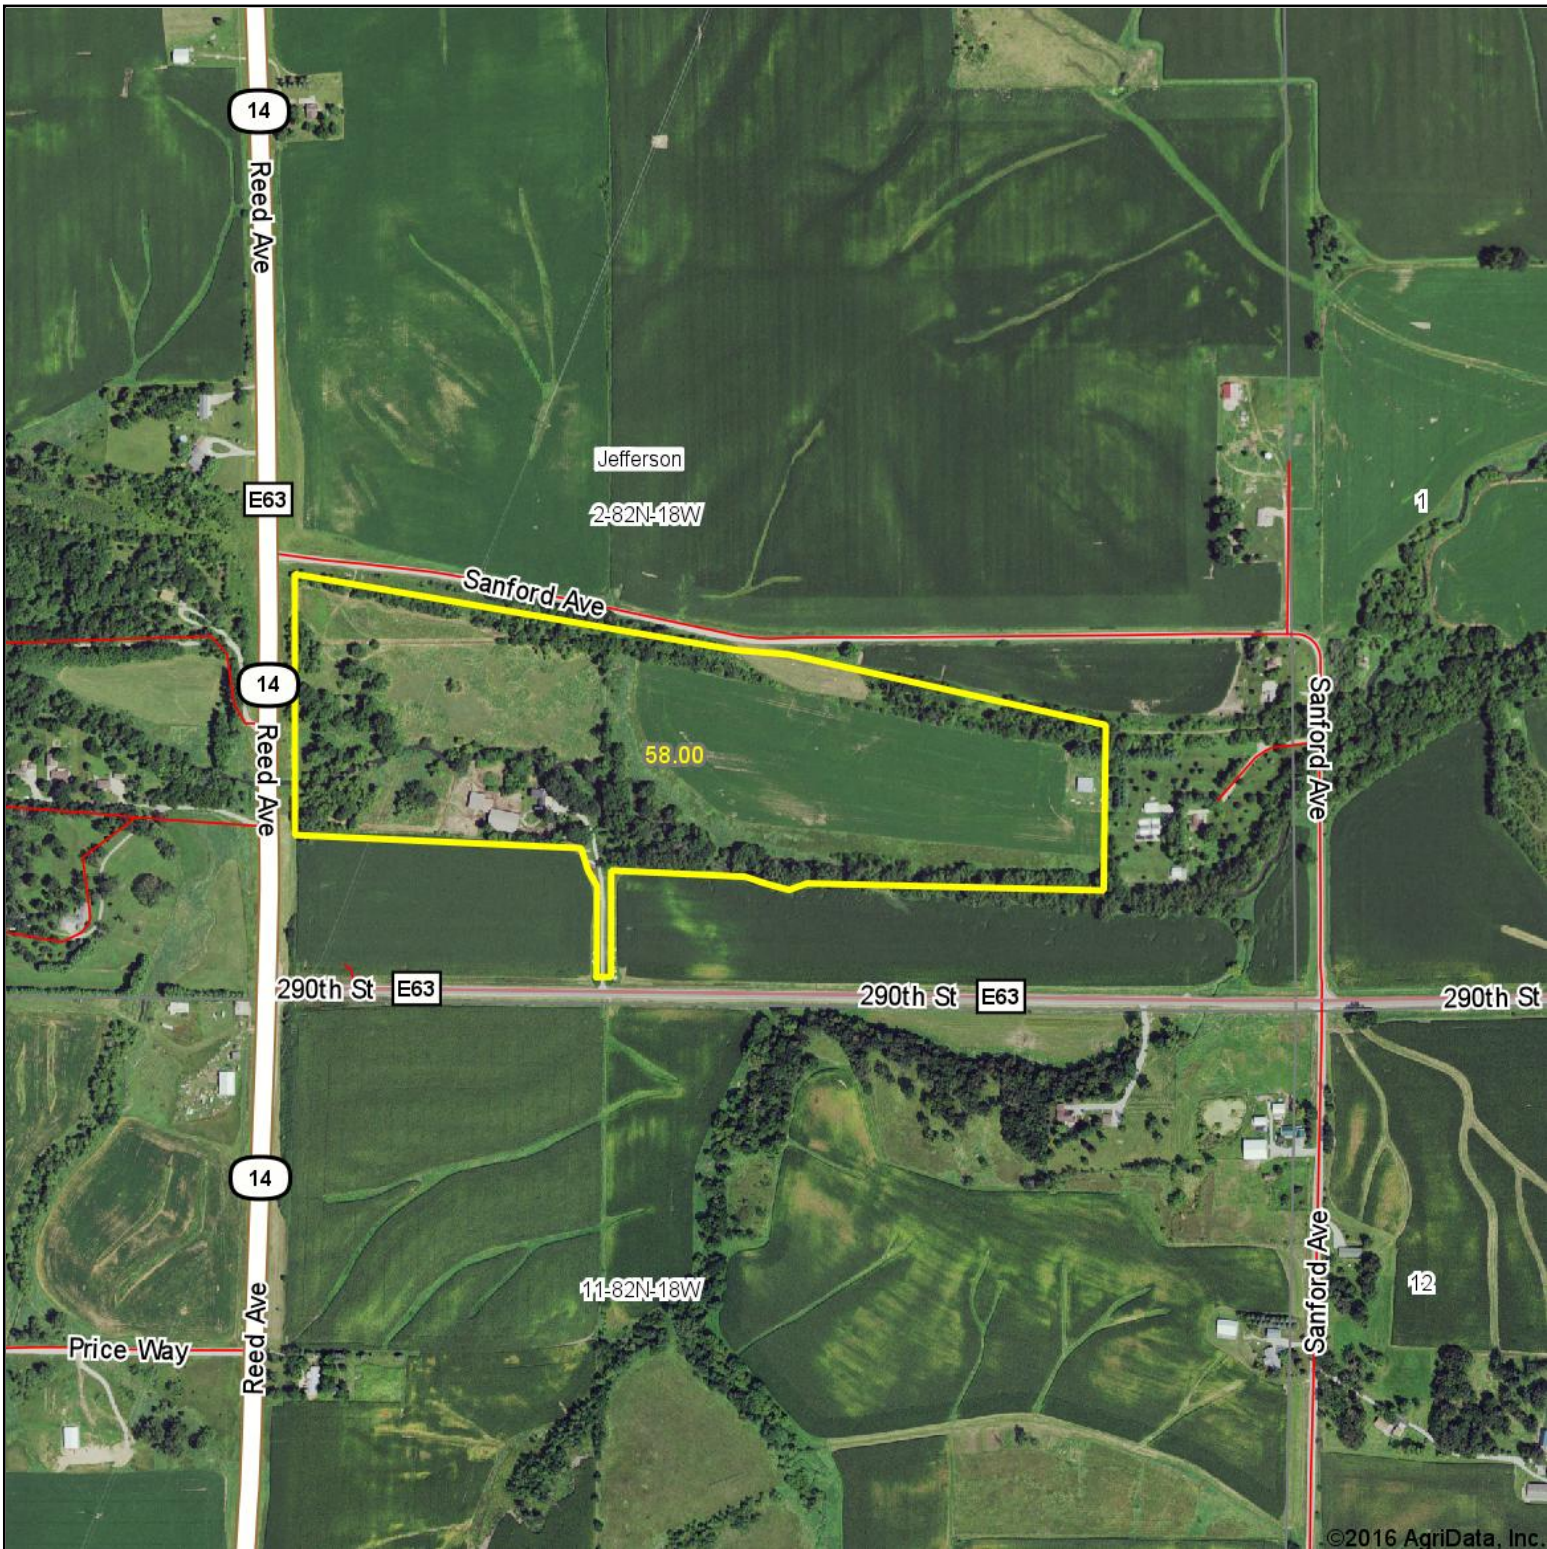

Aerial Map

©2016 AgriData, Inc.

map center: 41° 56' 12.99, -92° 54' 35.33

2-82N-18W
Marshall County
Iowa

1/13/2017