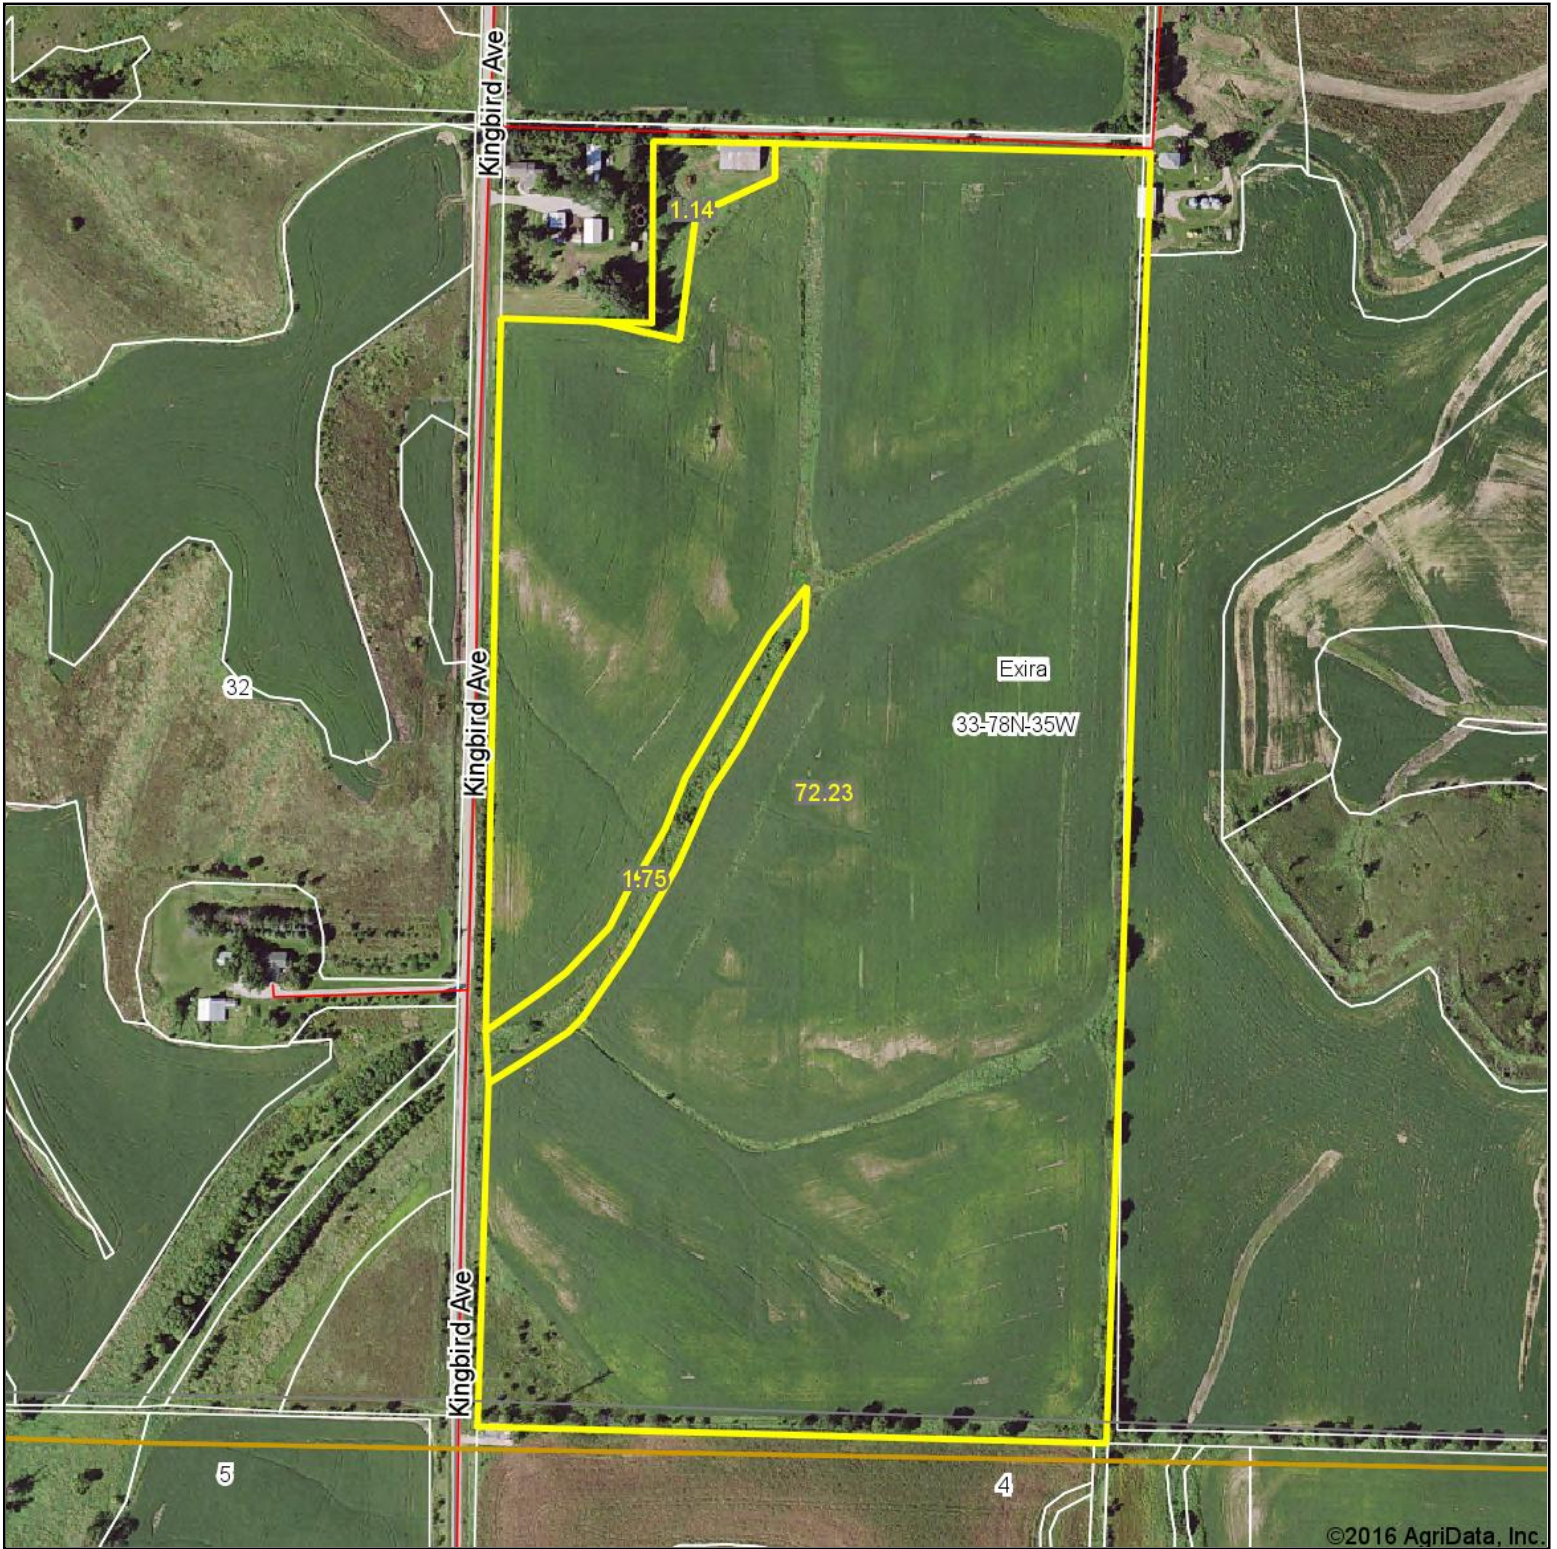

Aerial Map

©2016 AgriData, Inc.

map center: 41° 30' 29.74, 94° 53' 26.17

33-78N-35W
Audubon County
Iowa

2/26/2016