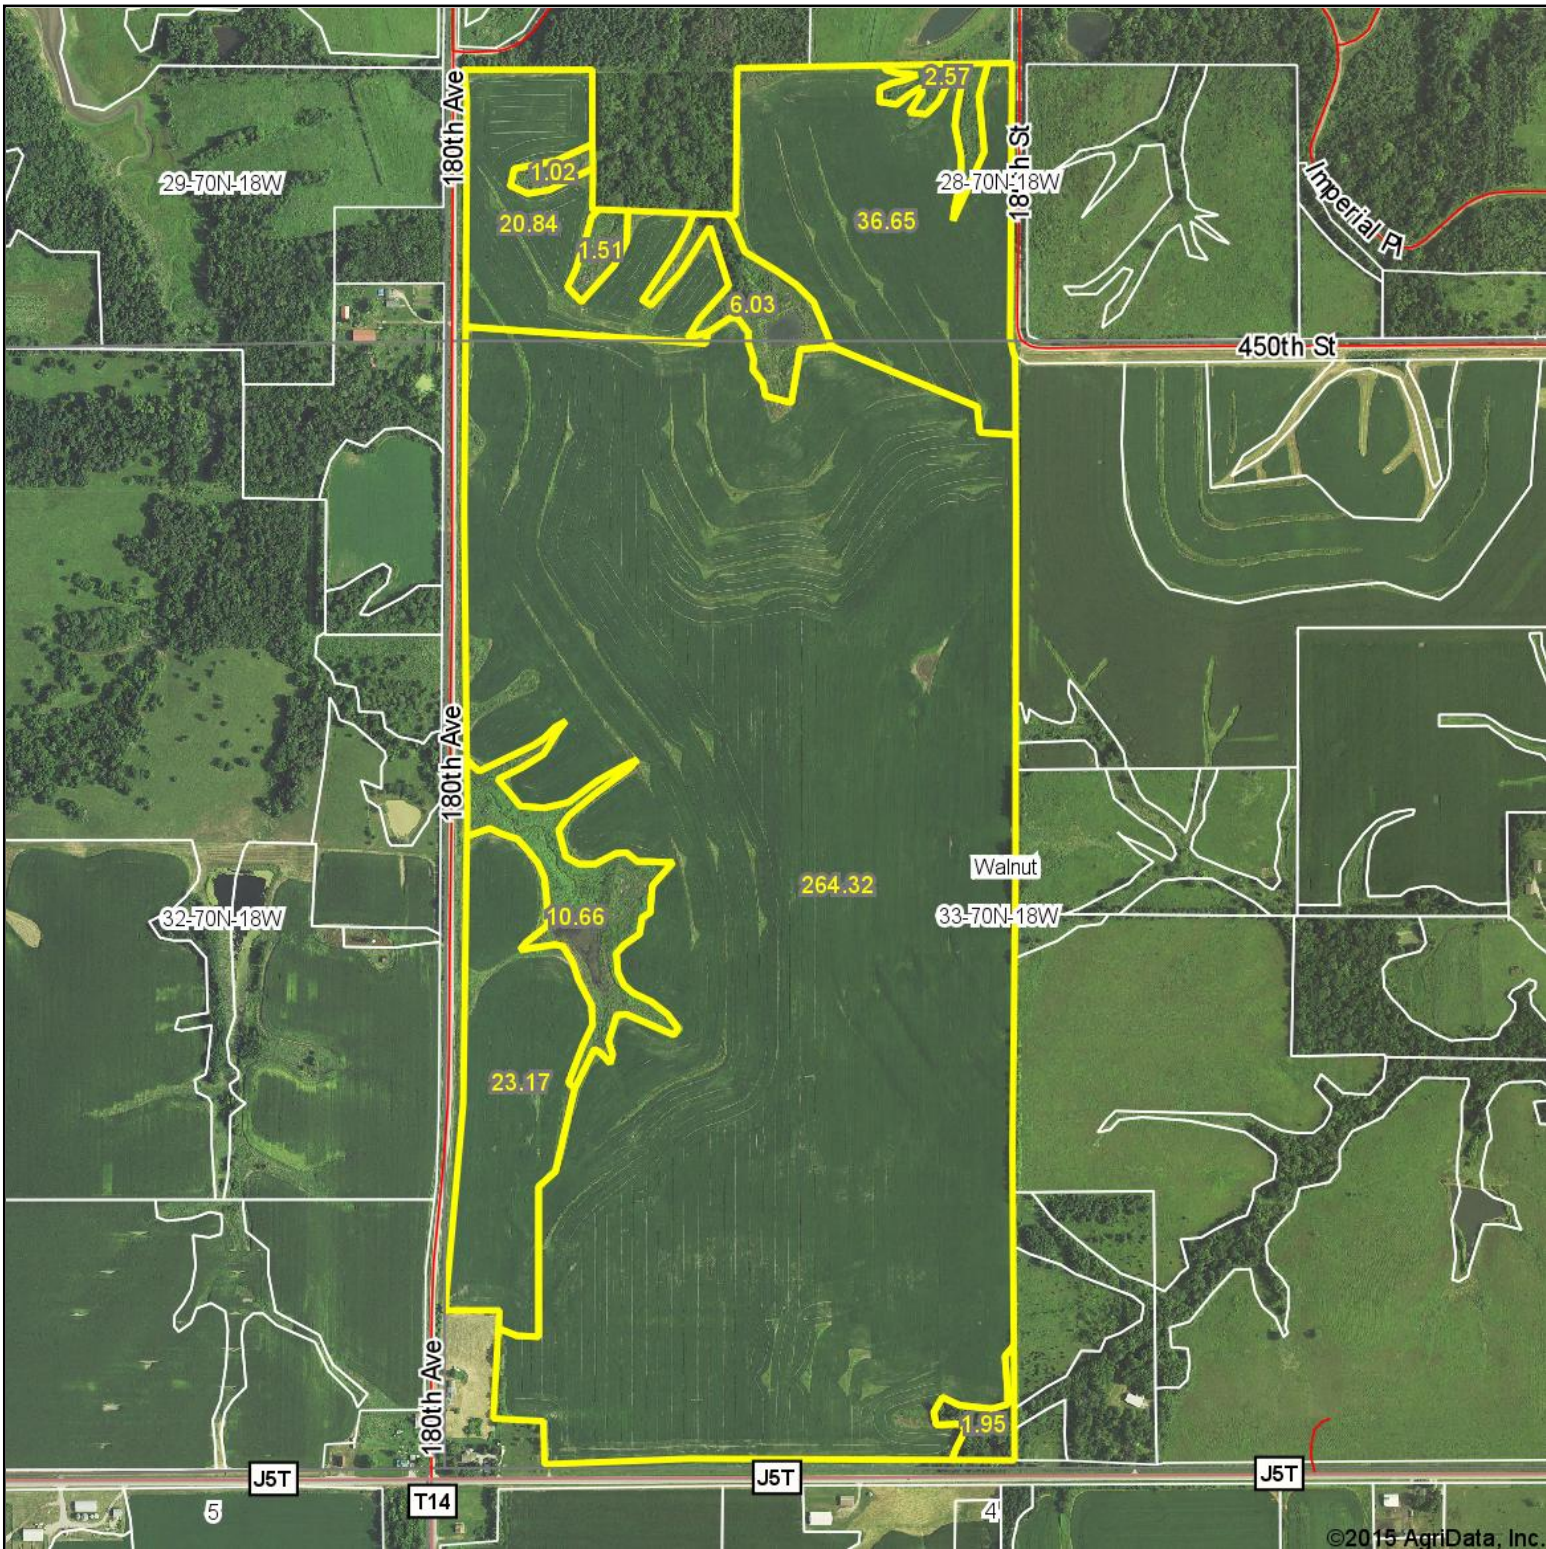

Aerial Map

©2015 AgriData, Inc.

TOTAL
REALTY CO.
A SUBSIDIARY OF PEOPLES COMPANY

map center: 40° 49' 16.42, 92° 56' 20.53

33-70N-18W
Appanoose County
Iowa

12/21/2015

Maps Provided By:

CUSTOMIZED ONLINE MAPPING
© AgriData, Inc. 2015 www.AgriDataInc.com