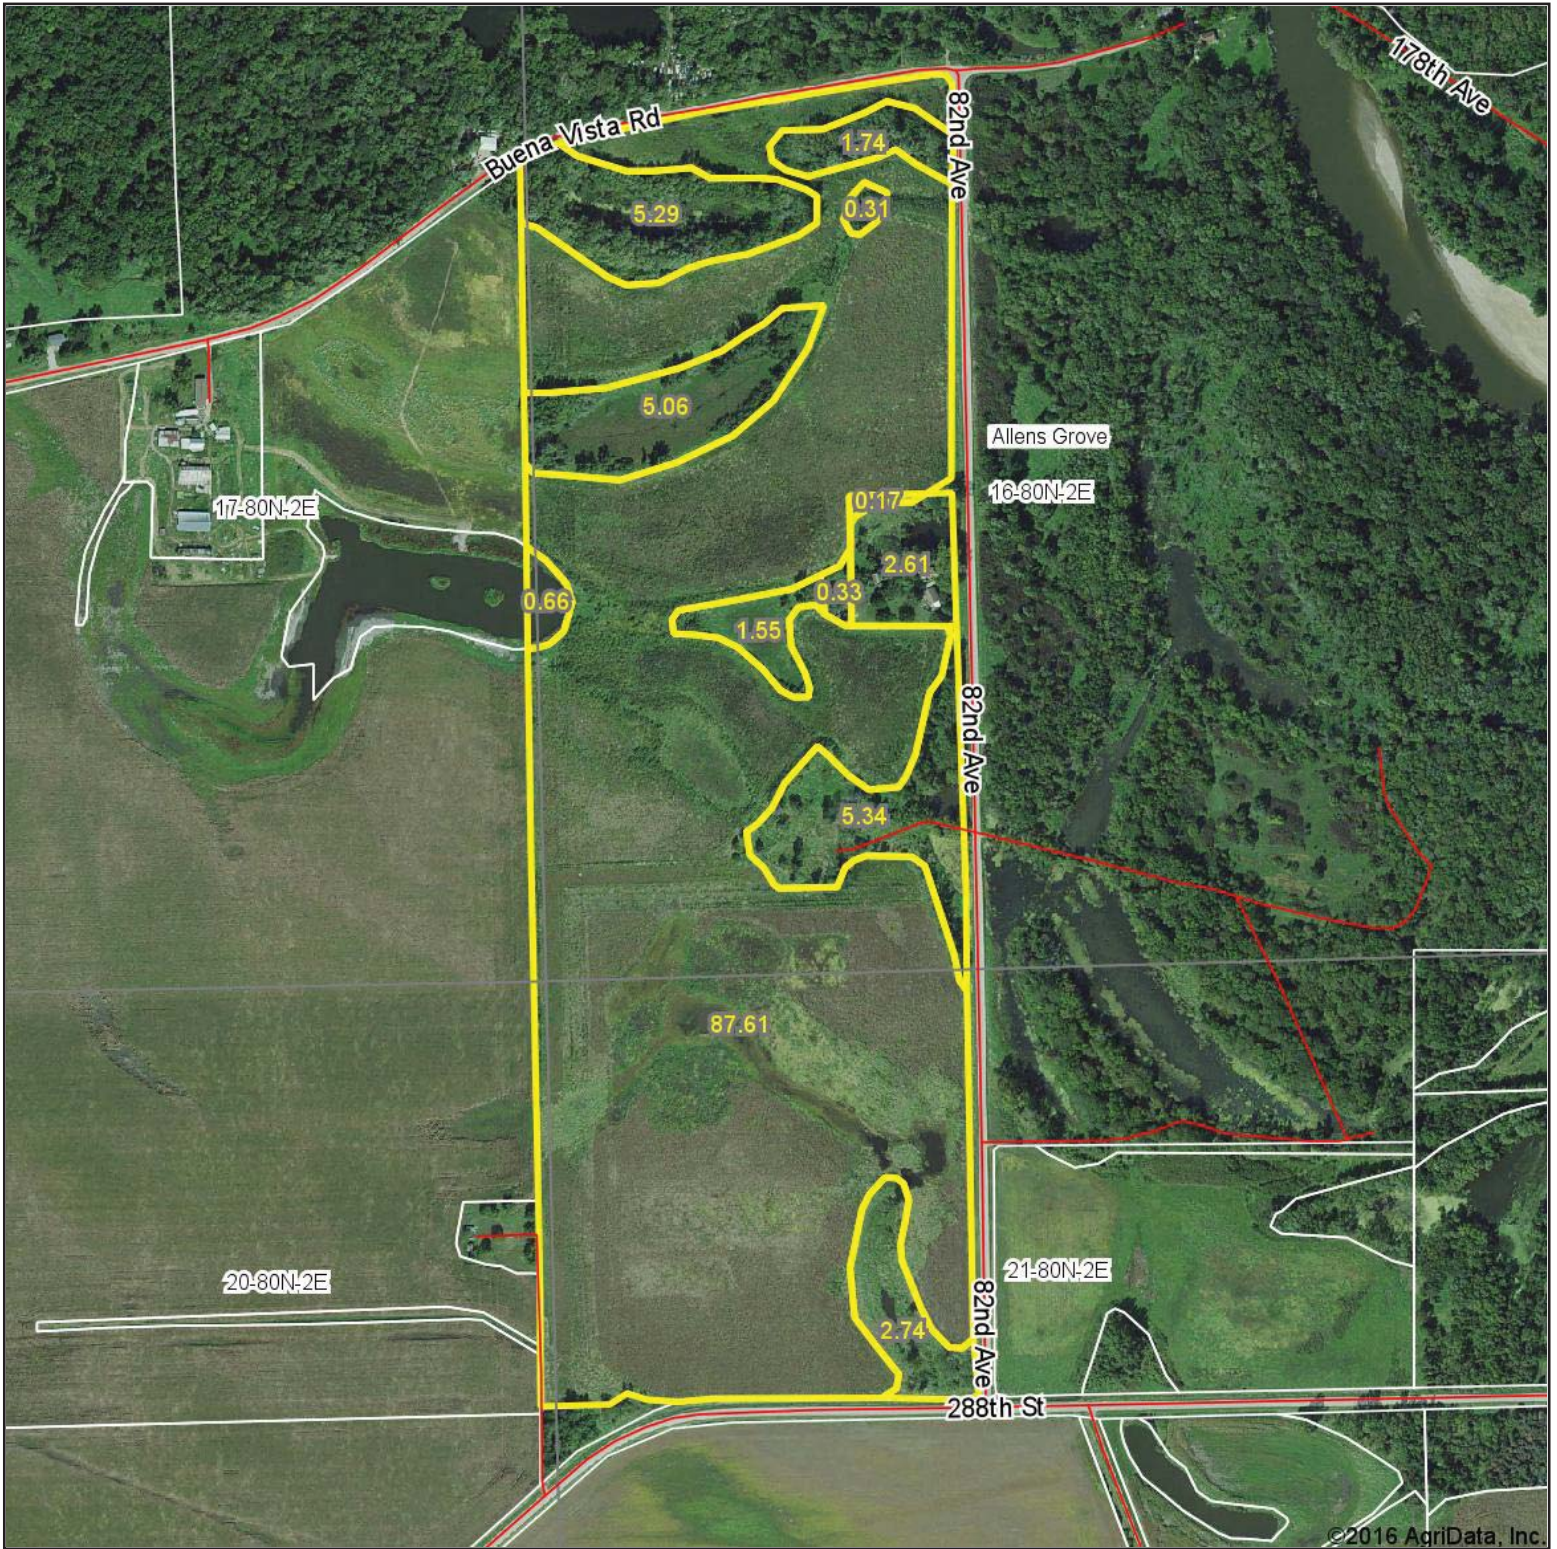

Aerial Map

©2016 AgriData, Inc.

map center: 41° 43' 44.29, 90° 44' 26.05

TOTAL REALTY CO.
A SUBSIDIARY OF PEOPLES COMPANY

Maps Provided By:
surety
CUSTOMIZED ONLINE MAPPING
© AgriData, Inc. 2016 www.AgriDataInc.com

16-80N-2E
Scott County
Iowa

3/23/2016