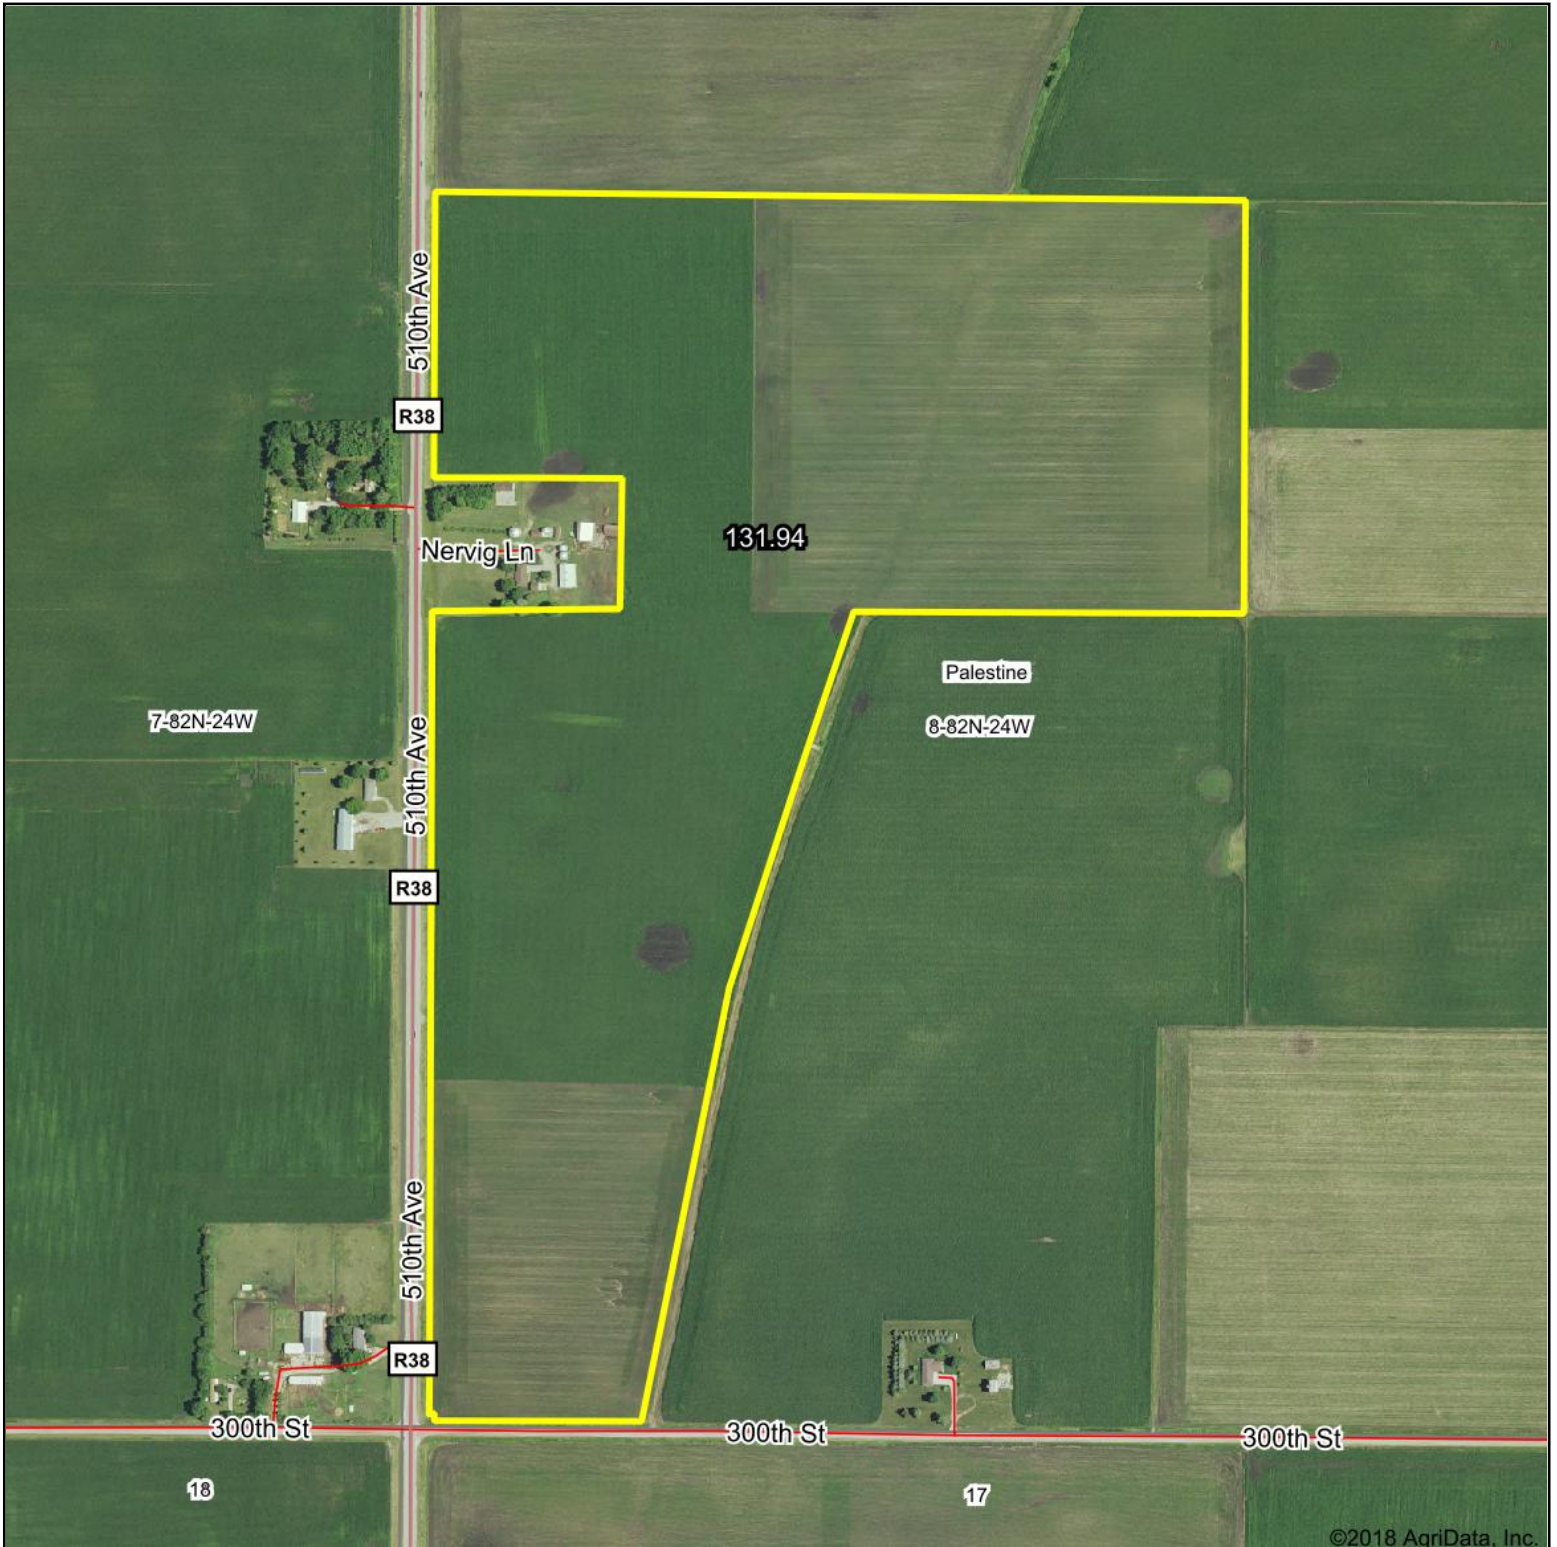

Aerial Map

©2018 AgriData, Inc.

map center: 41° 55' 38.66, -93° 40' 28.38

8-82N-24W
Story County
Iowa

6/14/2018