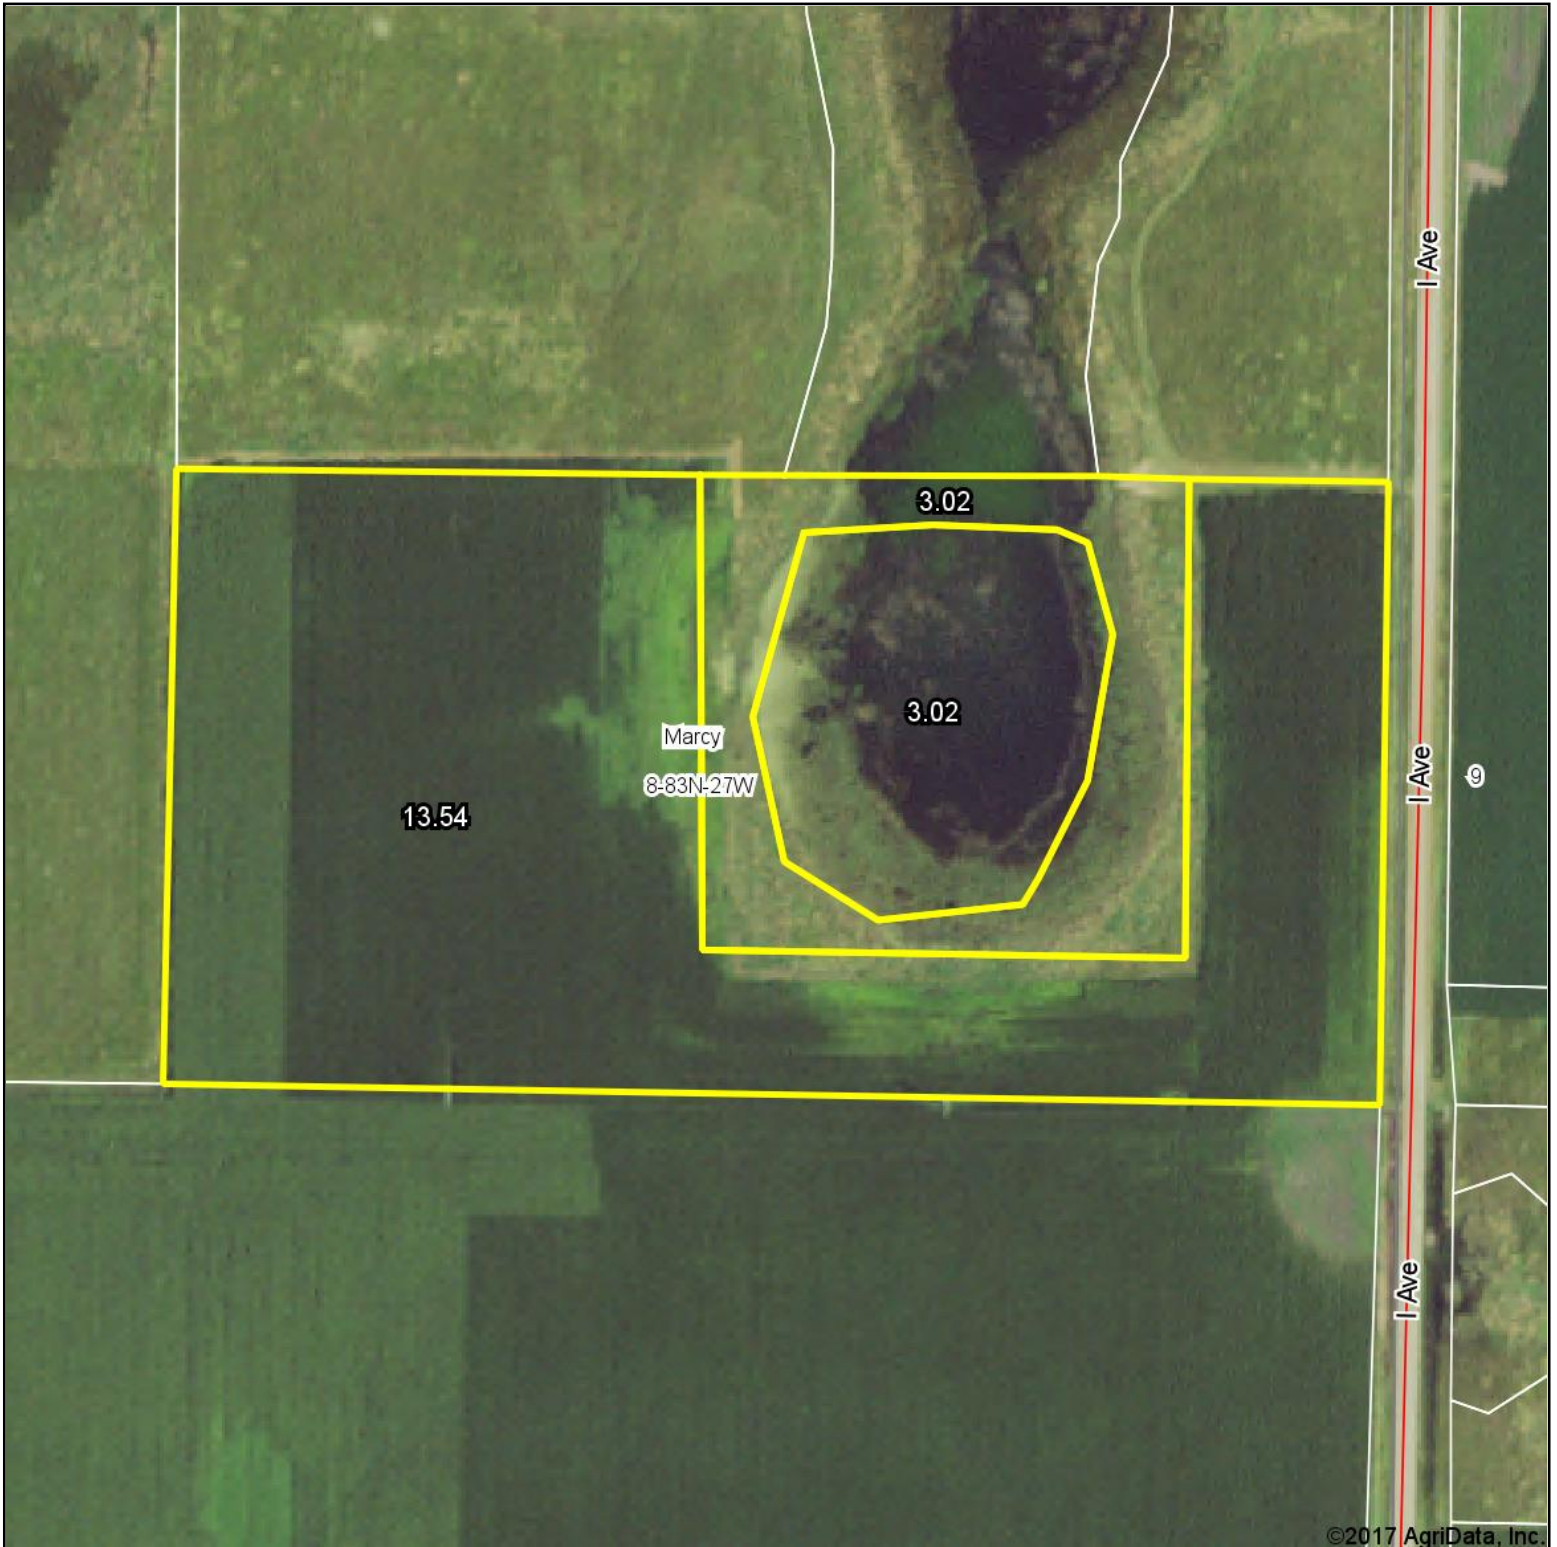

Aerial Map

©2017 AgriData, Inc.

map center: 42° 0' 59.06, -94° 0' 39.29

8-83N-27W
Boone County
Iowa

6/12/2017