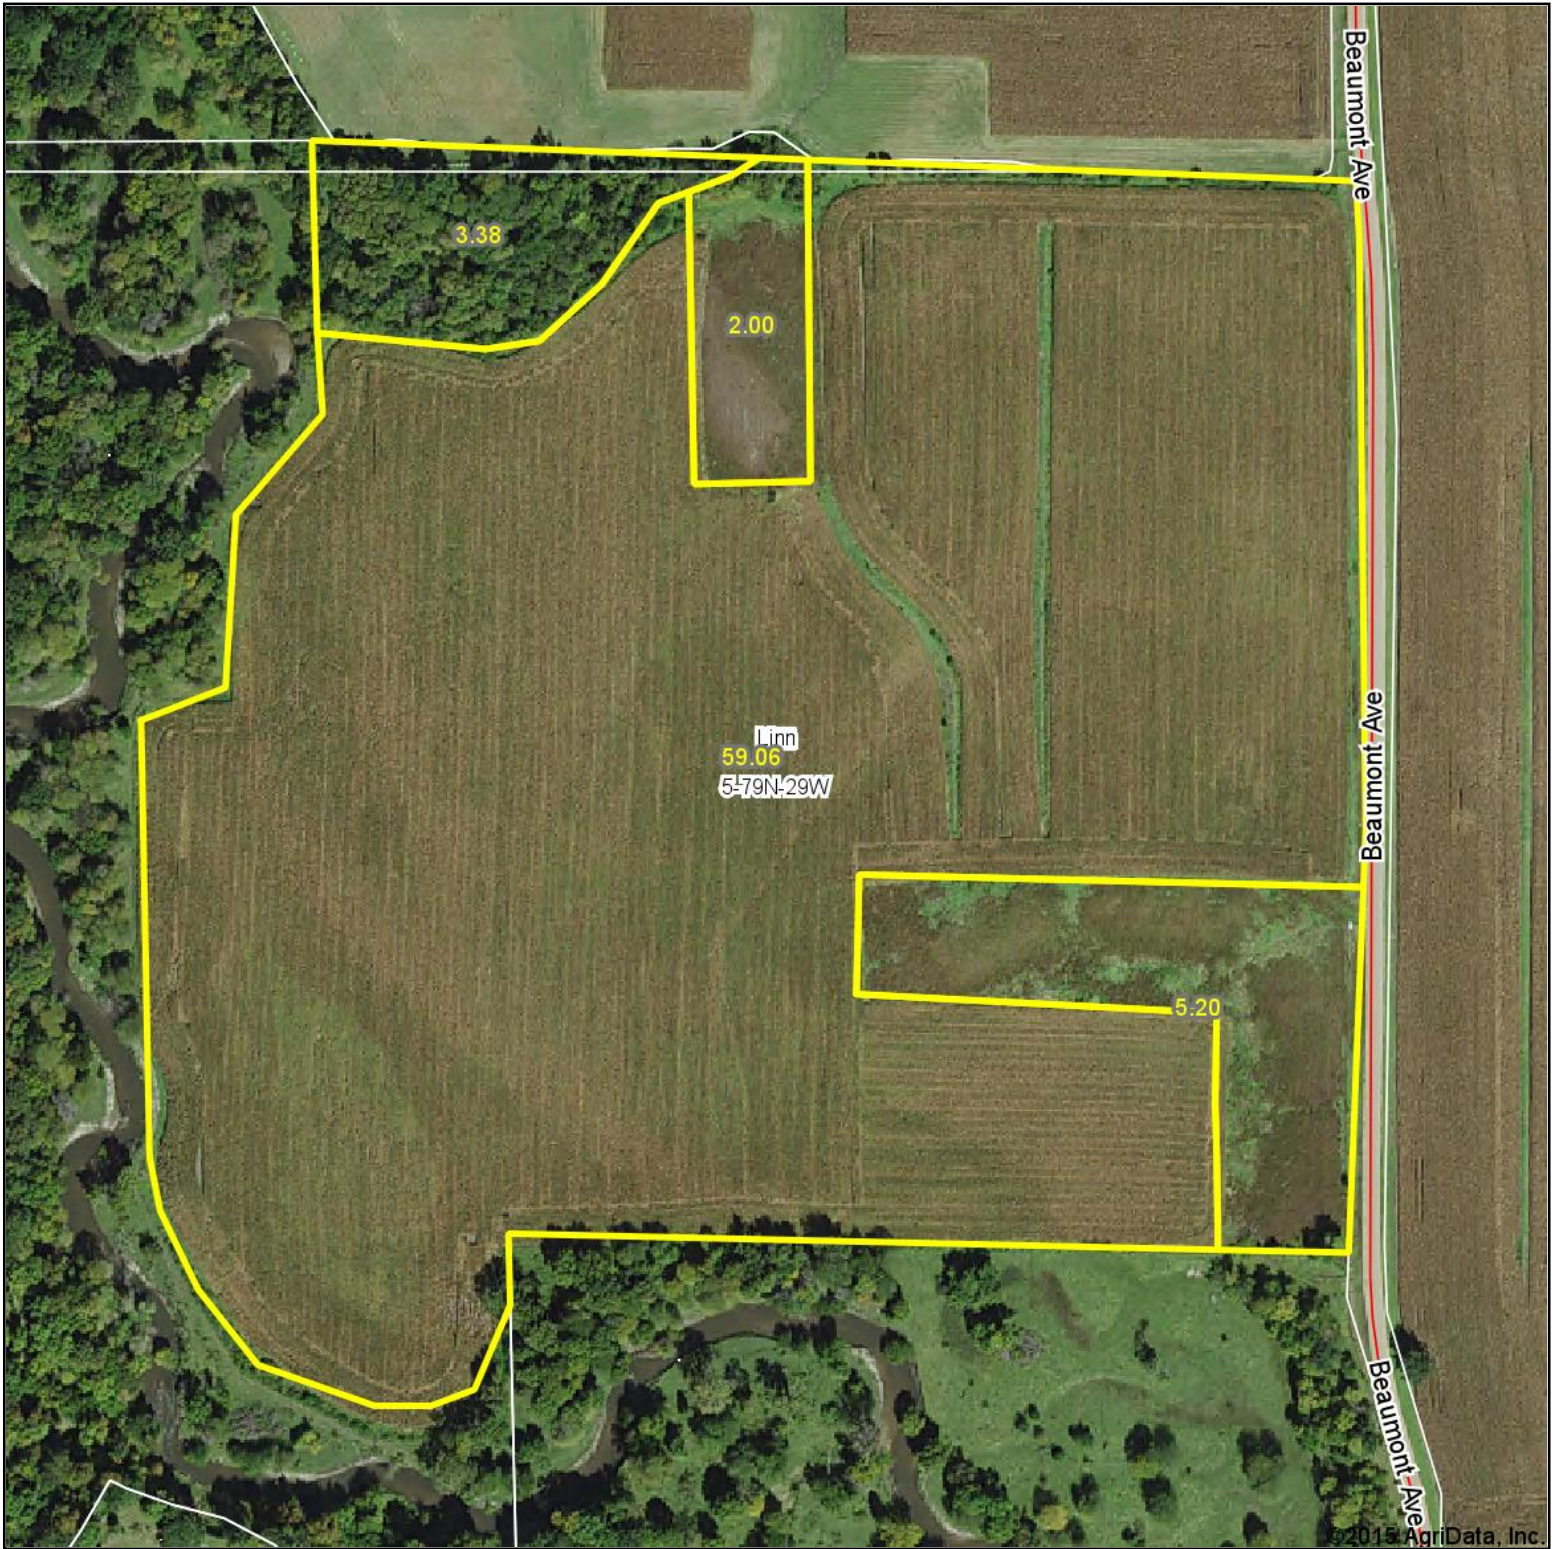

Aerial Map

© 2015 AgriData, Inc.

map center: 41° 40' 41.3, 94° 15' 14.67

5-79N-29W
Dallas County
Iowa

1/20/2016