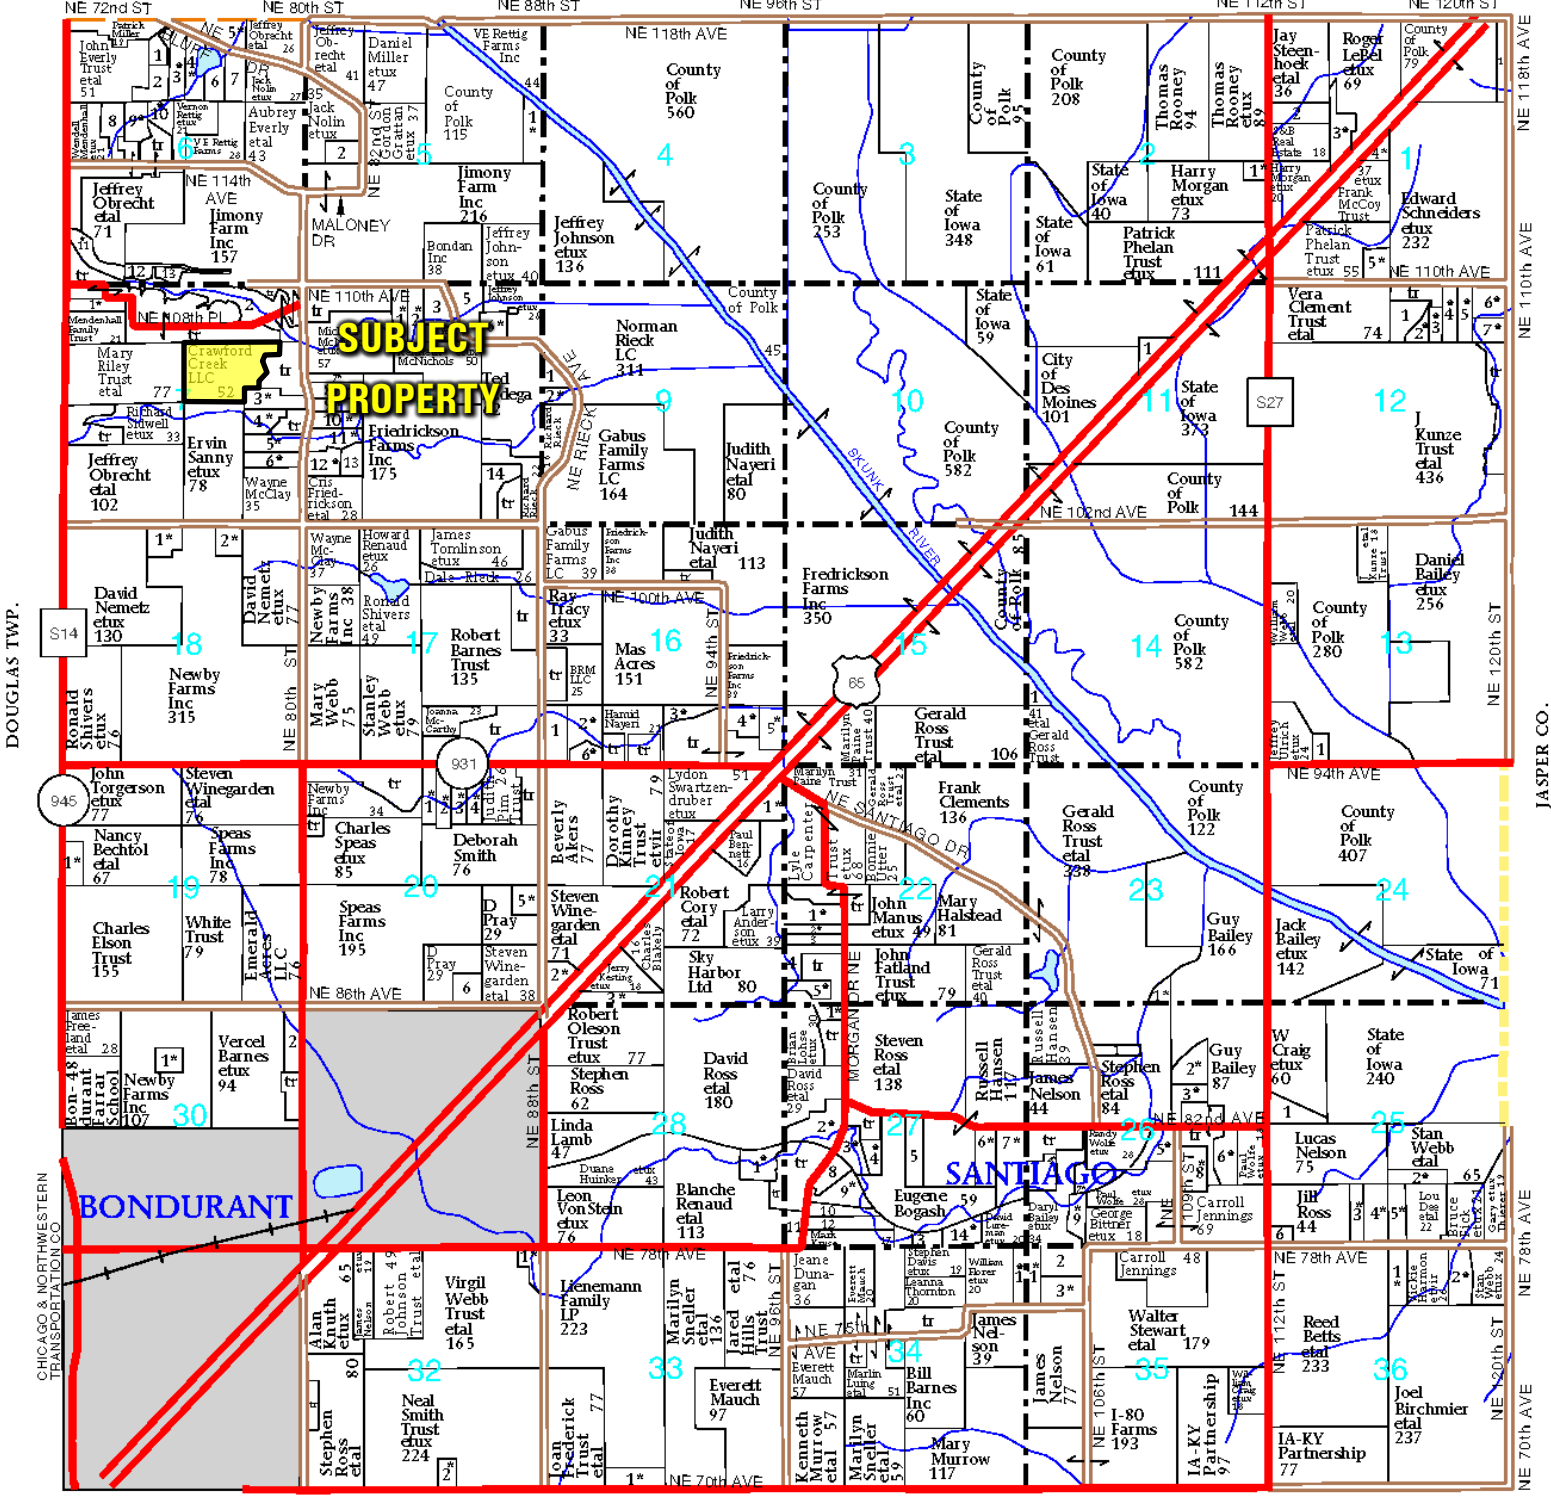

T-80-N

# FRANKLIN PLAT

(Landowners)

R-22-W

WASHINGTON TWP.

**SUBJECT PROPERTY**

DOUGLAS TWP.

CLAY TWP.

BEAVER TWP.

JASPER CO.

CHICAGO & NORTHWESTERN TRANSPORTATION CO.