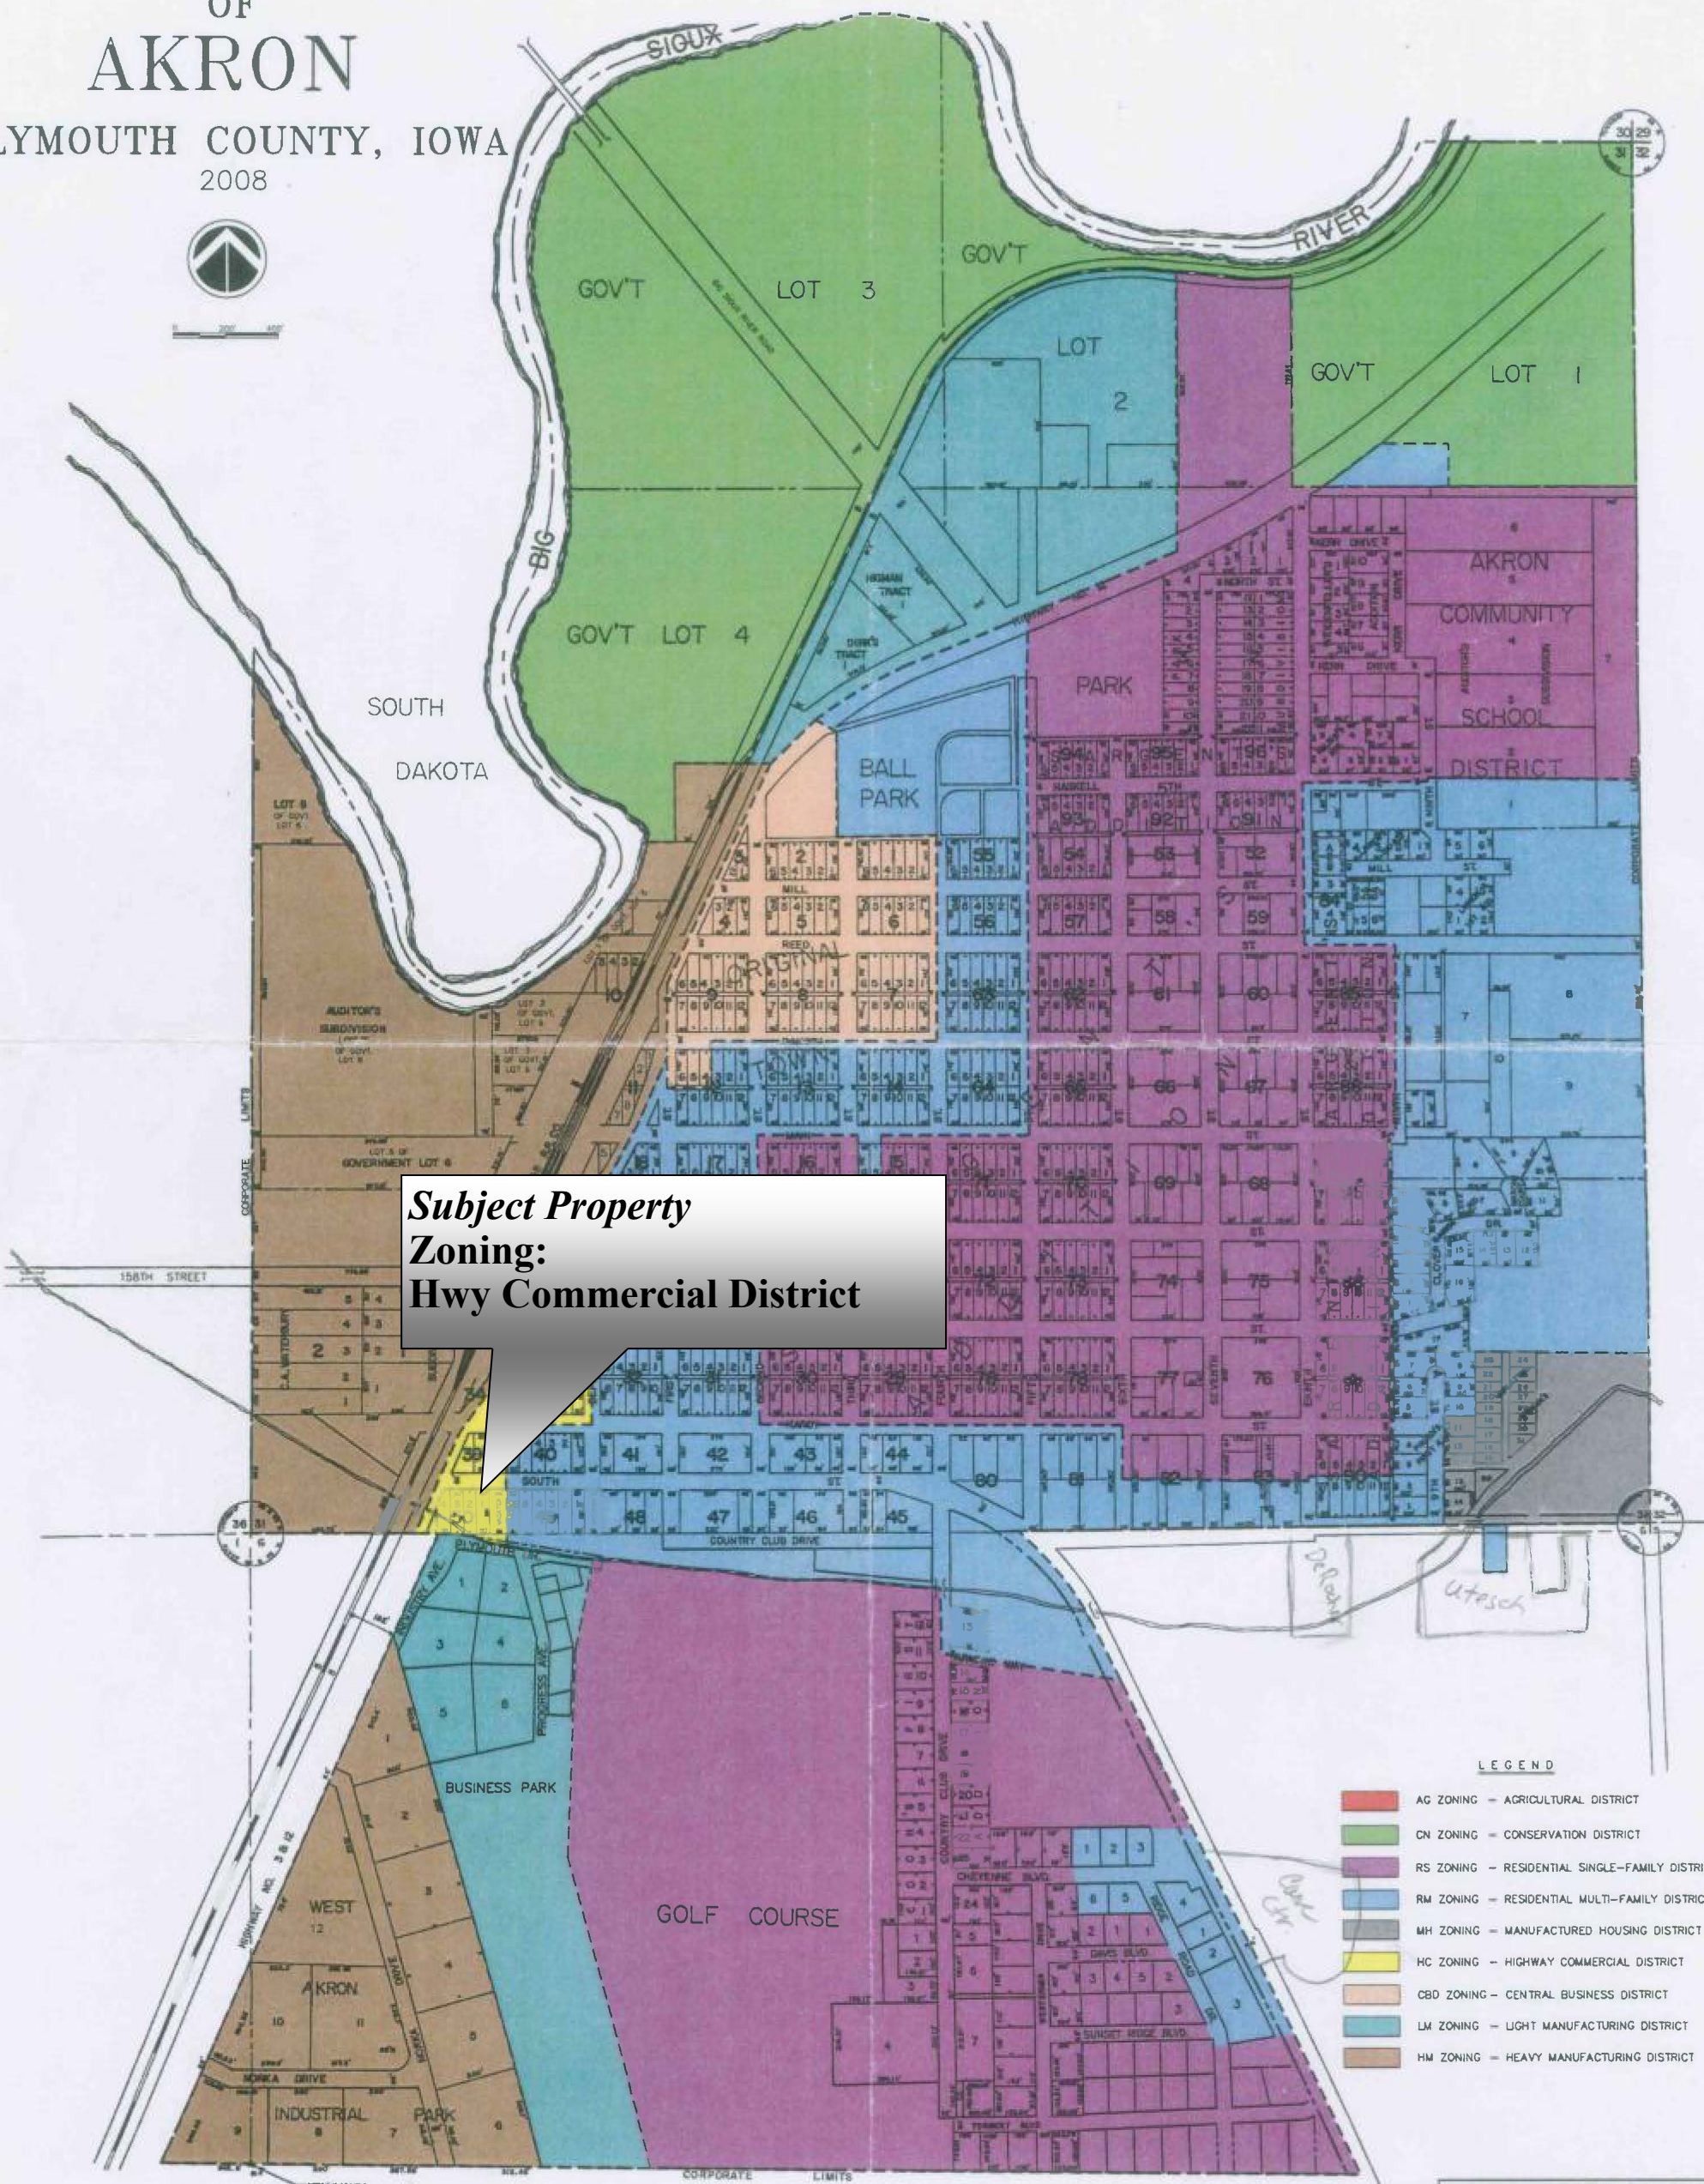

FINAL ZONING MAP OF AKRON

PLYMOUTH COUNTY, IOWA
2008

**Subject Property
Zoning:
Hwy Commercial District**

- LEGEND**
- AG ZONING - AGRICULTURAL DISTRICT
 - CN ZONING - CONSERVATION DISTRICT
 - RS ZONING - RESIDENTIAL SINGLE-FAMILY DISTRICT
 - RM ZONING - RESIDENTIAL MULTI-FAMILY DISTRICT
 - MH ZONING - MANUFACTURED HOUSING DISTRICT
 - HC ZONING - HIGHWAY COMMERCIAL DISTRICT
 - CBD ZONING - CENTRAL BUSINESS DISTRICT
 - LM ZONING - LIGHT MANUFACTURING DISTRICT
 - HM ZONING - HEAVY MANUFACTURING DISTRICT