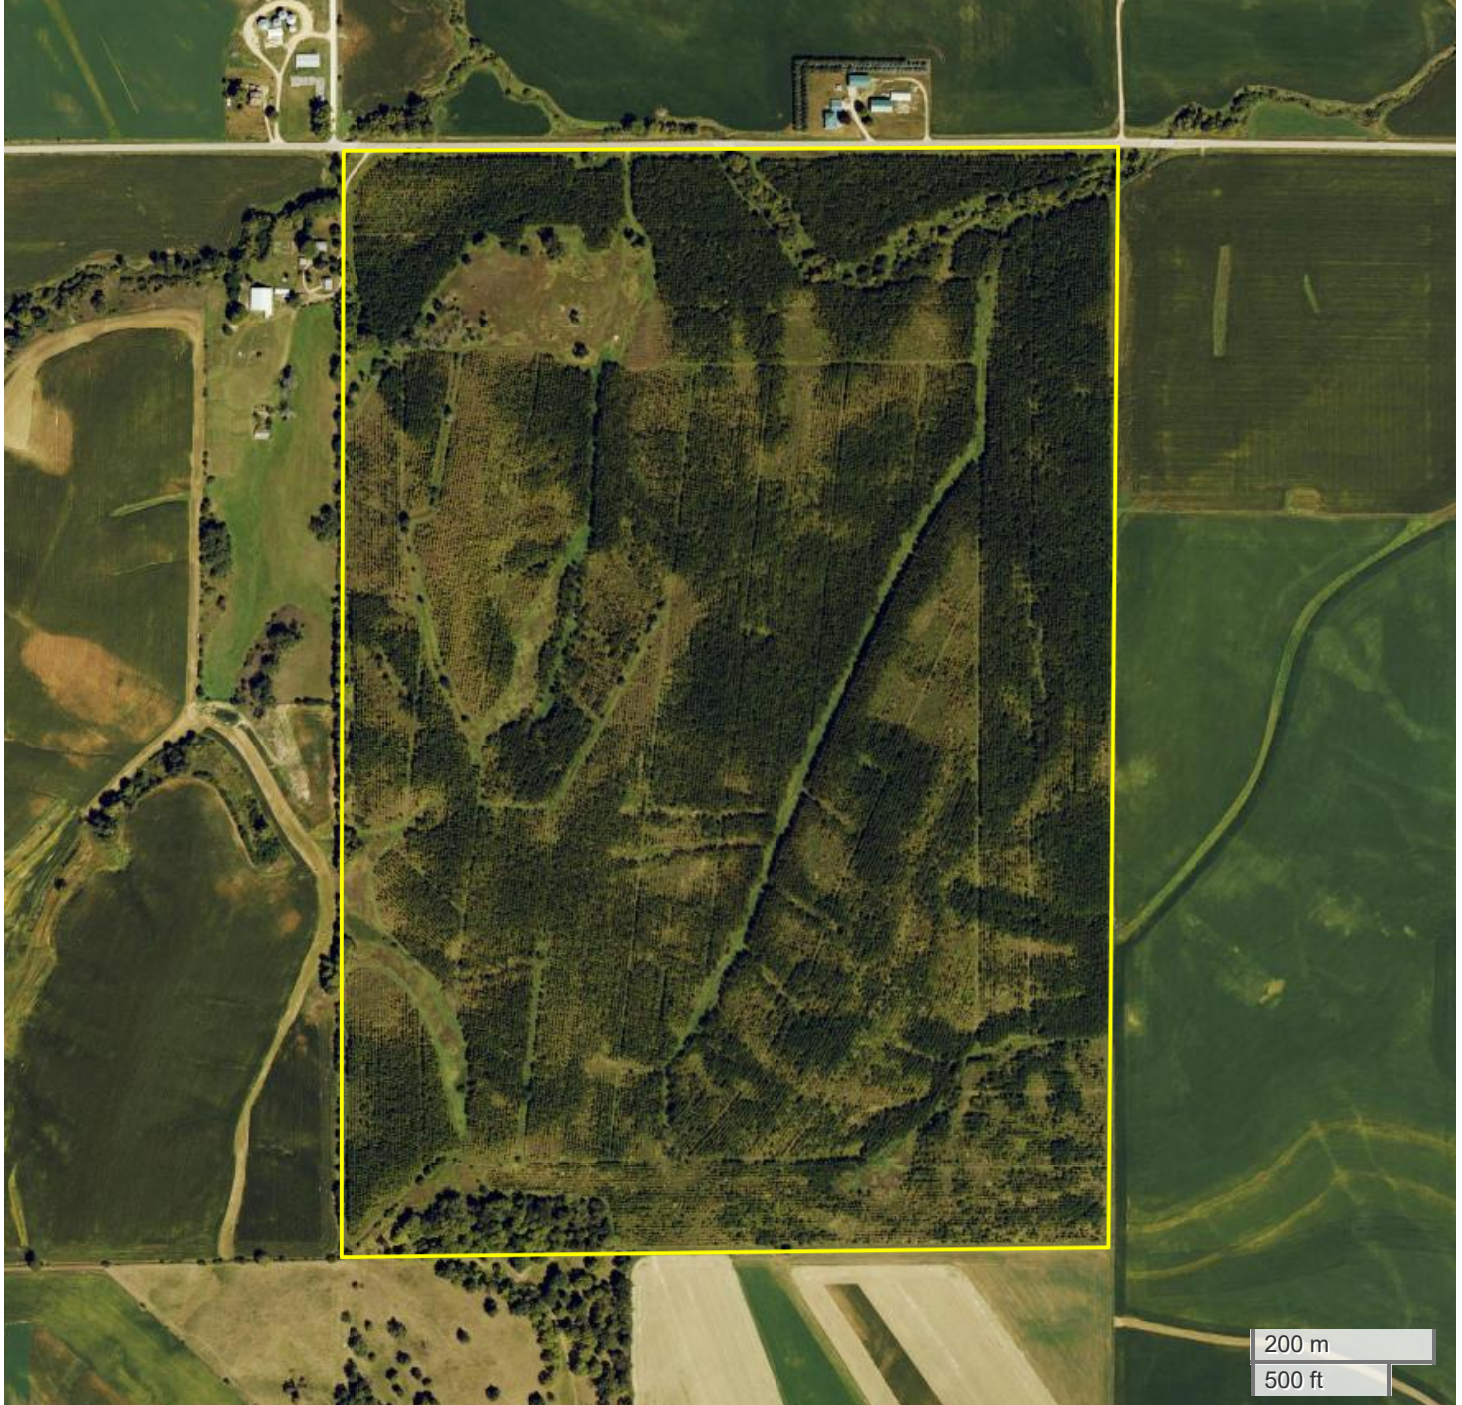

200 A. (245.81 AC TOTAL, 241.00 AC TILLABLE)

AERIAL MAP

Center: 42.012952, -90.747722

08-83N-2E

Brookfield Township

Clinton County, IA

FarmWorth, LLC makes no warranties, express or implied, regarding the accuracy of any information provided through FarmWorth.com. User is solely responsible for independently verifying all information prior to use and waives any claims against FarmWorth, LLC arising from inaccuracies in such information.