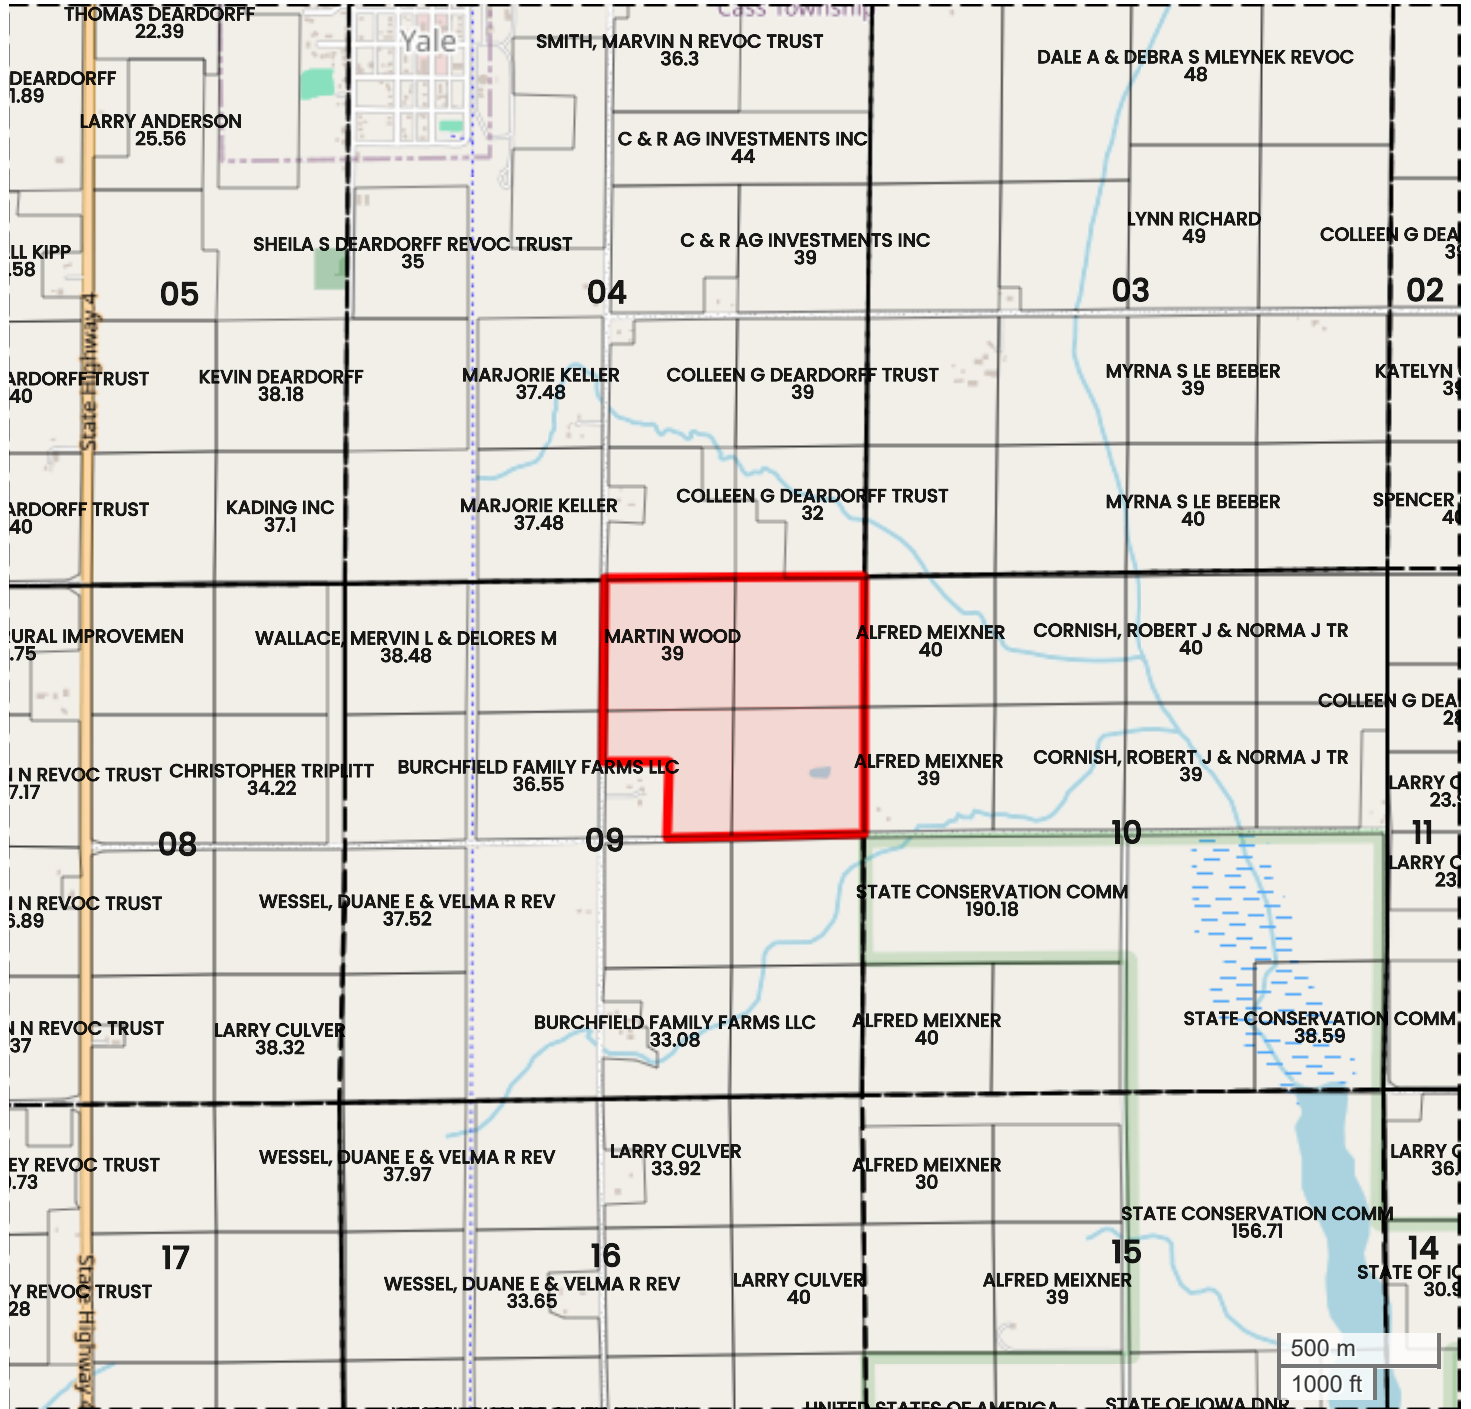

YALE FARM (145.60 AC TOTAL, 133.94 AC TILLABLE)

# PLAT MAP

Center: 41.756670, -94.343694

**09-80N-30W**  
**Cass Township**  
**Guthrie County, IA**

FarmWorth, LLC makes no warranties, express or implied, regarding the accuracy of any information provided through FarmWorth.com. User is solely responsible for independently verifying all information prior to use and waives any claims against FarmWorth, LLC arising from inaccuracies in such information.