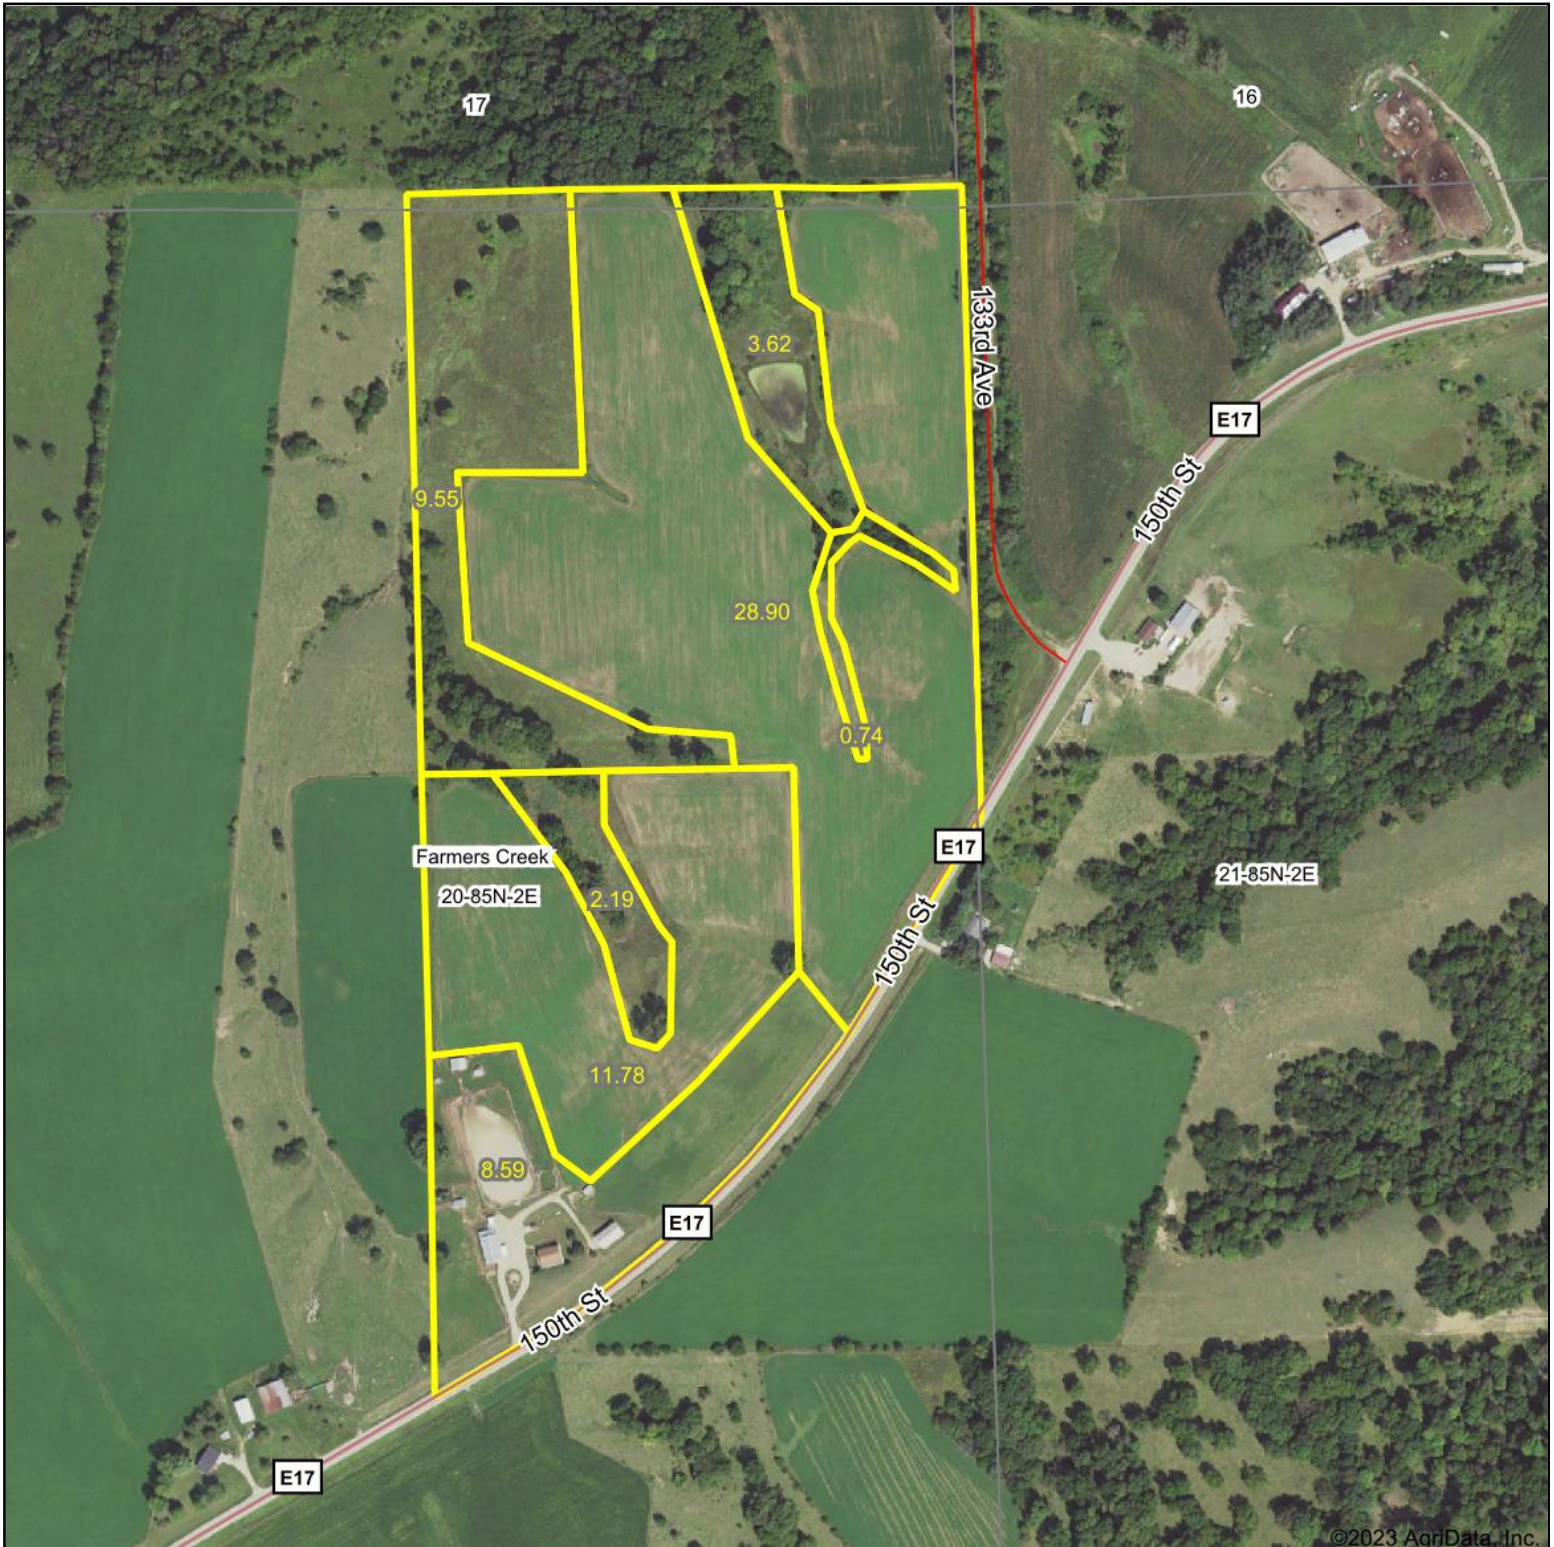

FSA Aerial Map

©2023 AgriData, Inc.

Map Center: 42° 9' 38.41, -90° 44' 44.95

20-85N-2E
Jackson County
Iowa

5/20/2023