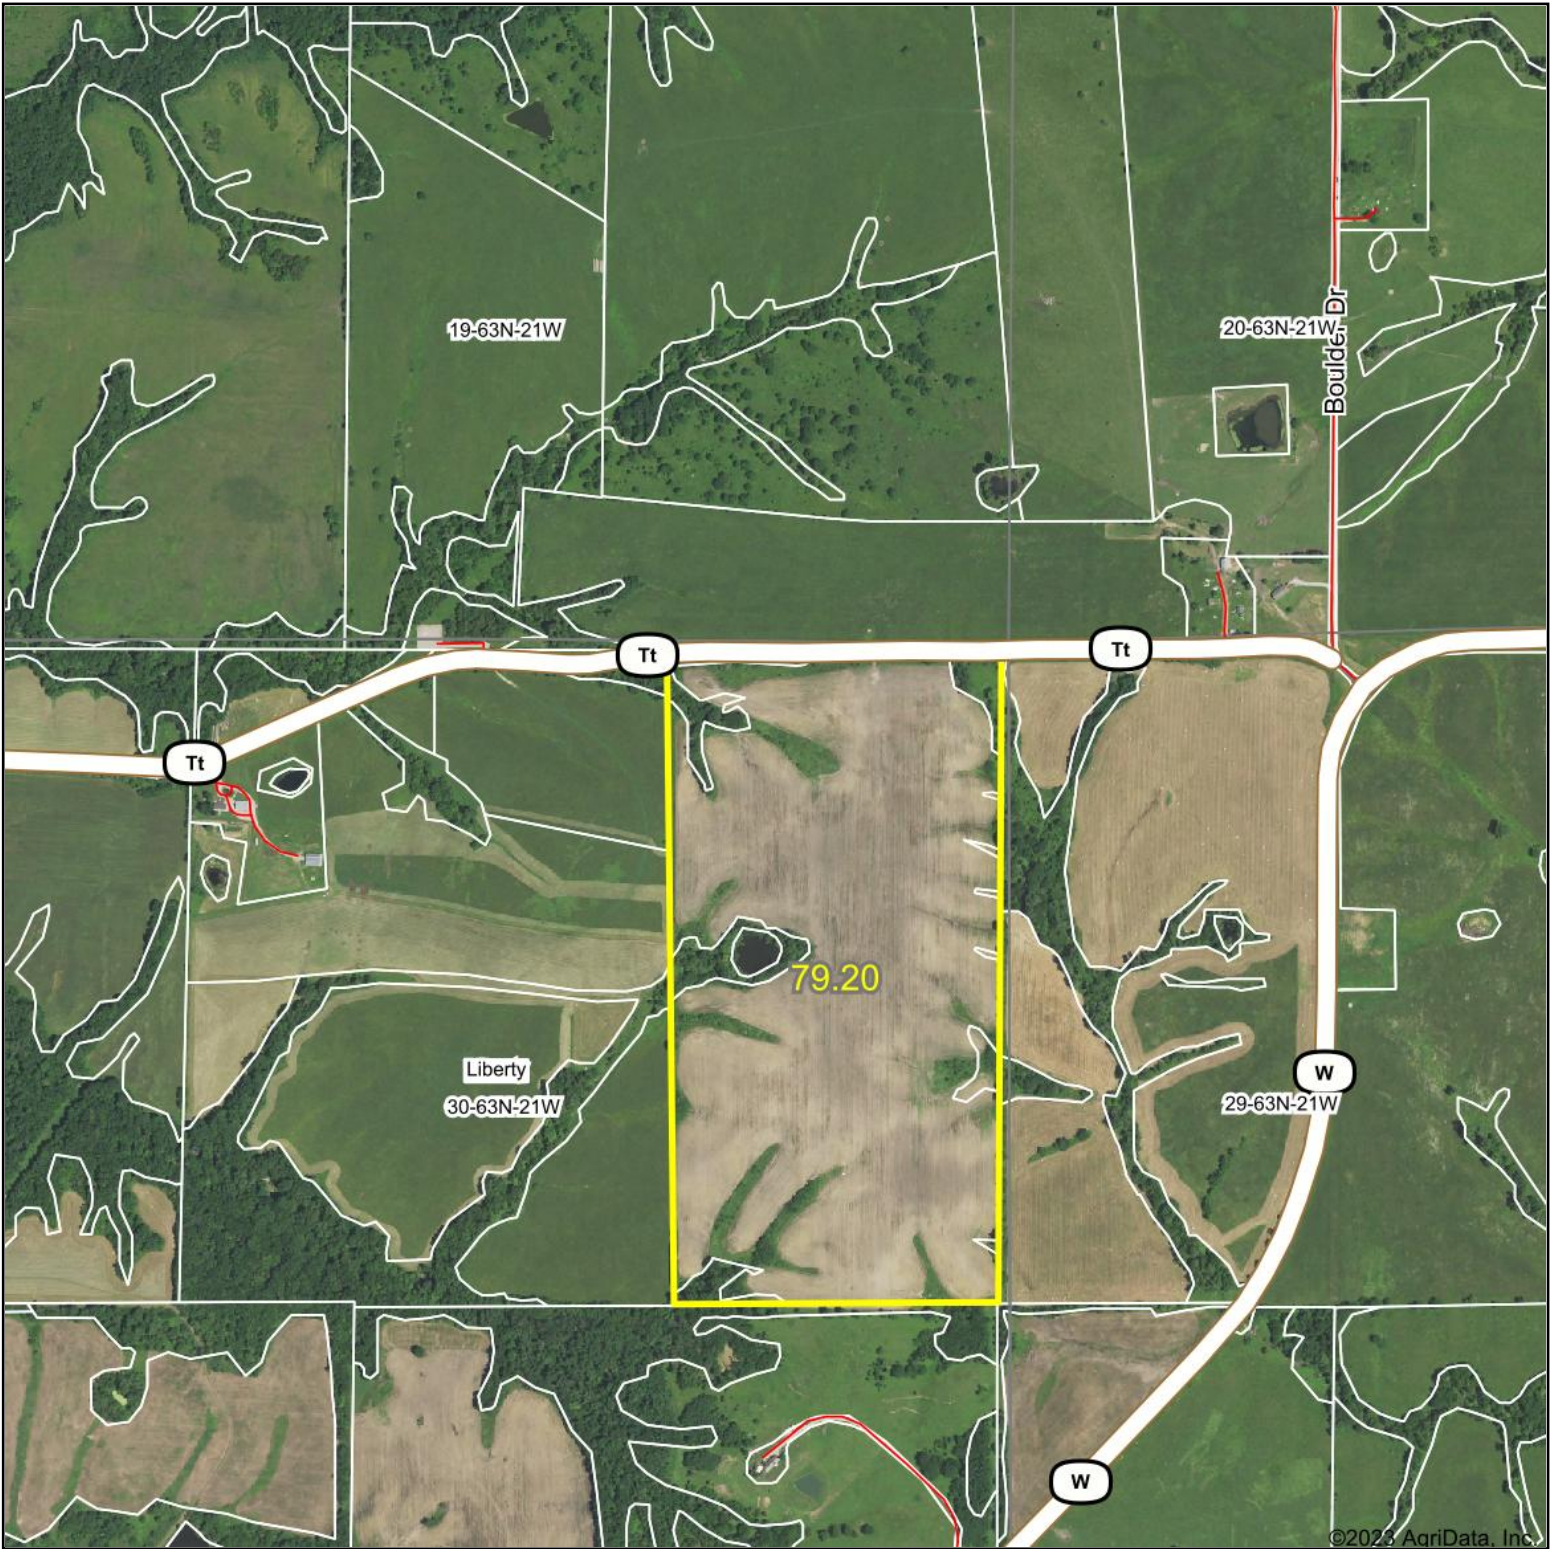

Aerial Map - Total Acres

Map Center: 40° 14' 13.2, -93° 17' 41.23

30-63N-21W
Sullivan County
Missouri

5/5/2023

© AgriData, Inc. 2023 www.AgriDataInc.com

Field borders provided by Farm Service Agency as of 5/21/2008.