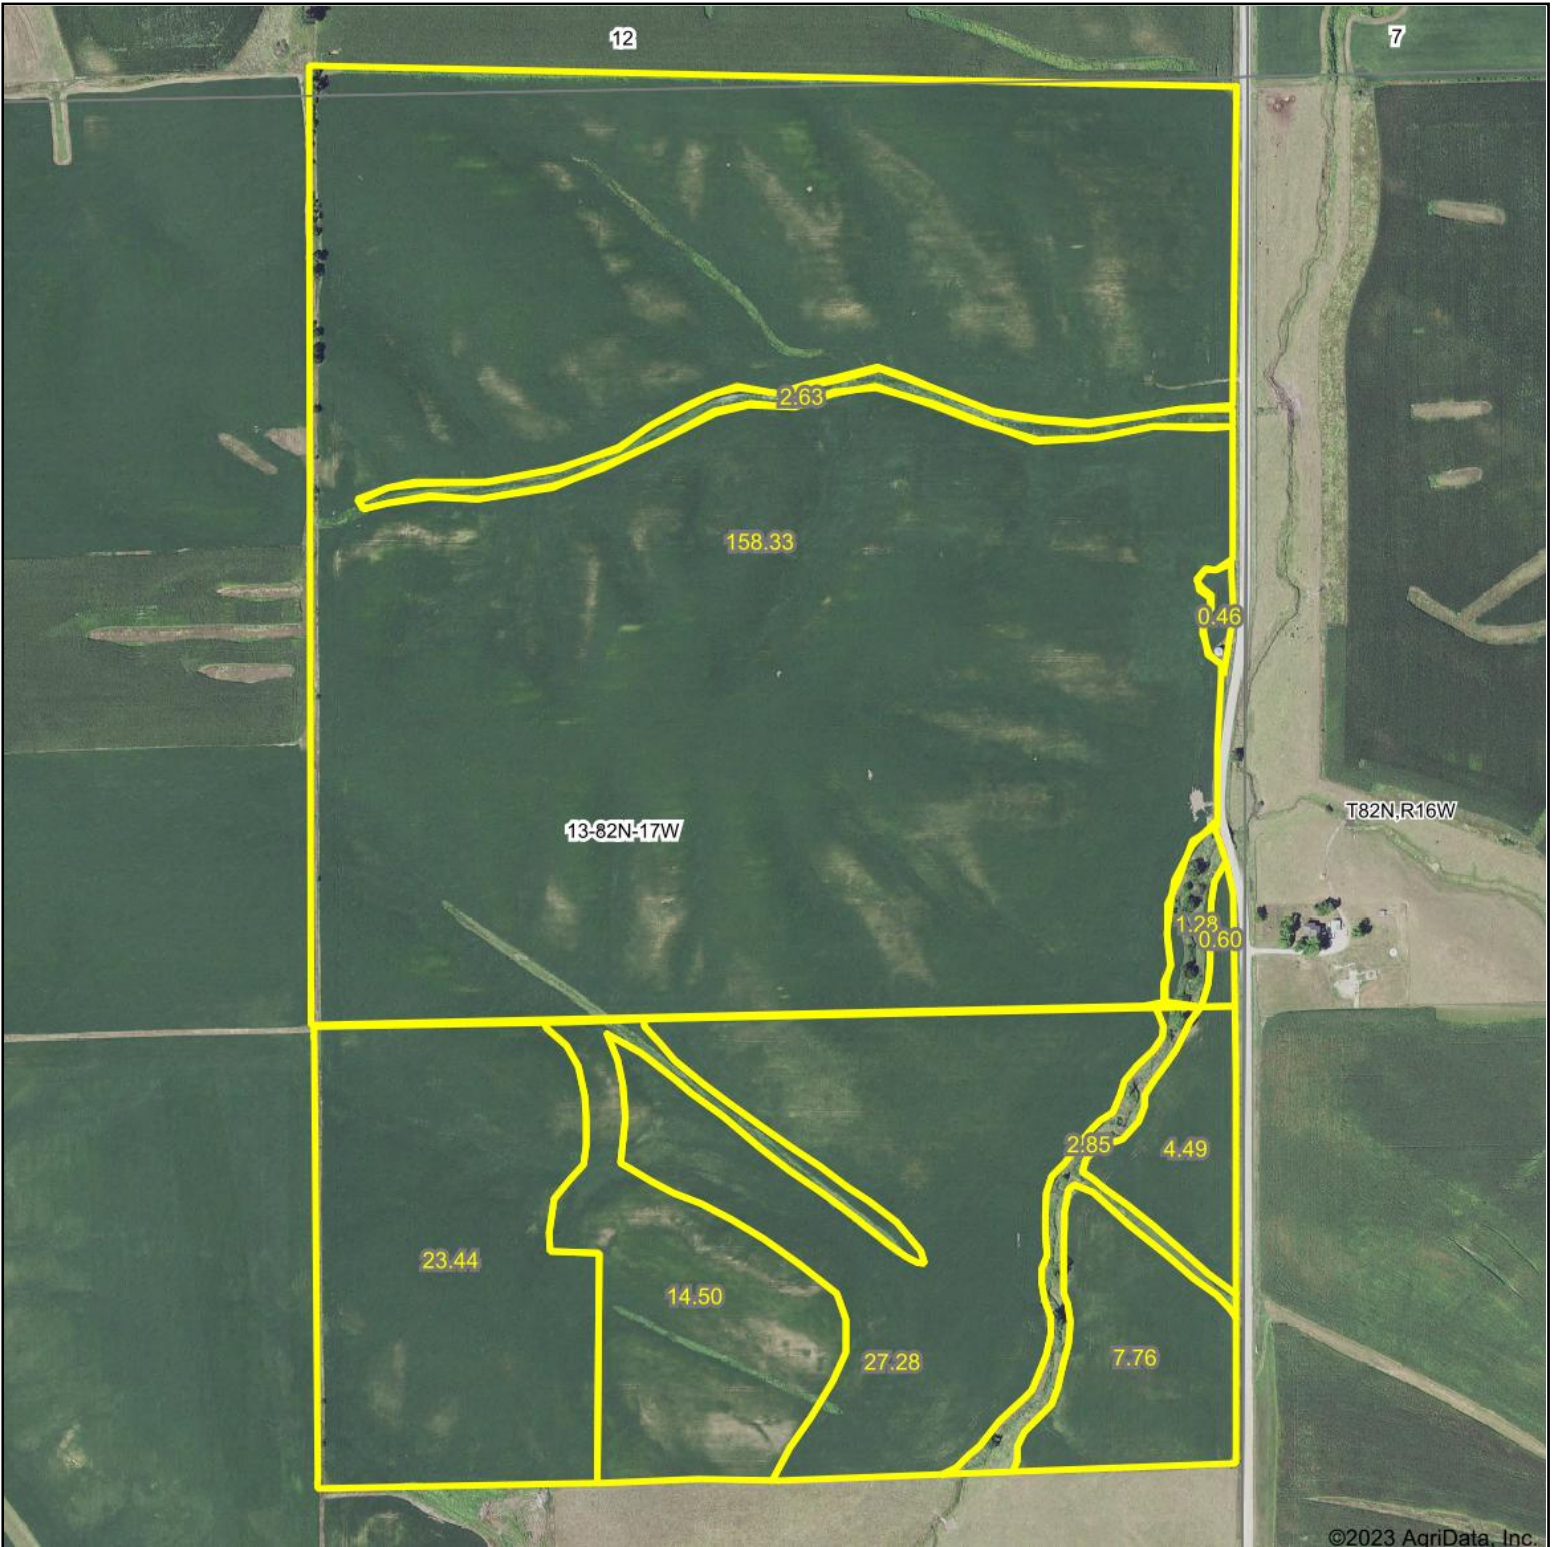

# Aerial Map

Map Center: 41° 54' 54.12, -92° 46' 14.51

**13-82N-17W**  
**Marshall County**  
**Iowa**

3/9/2023