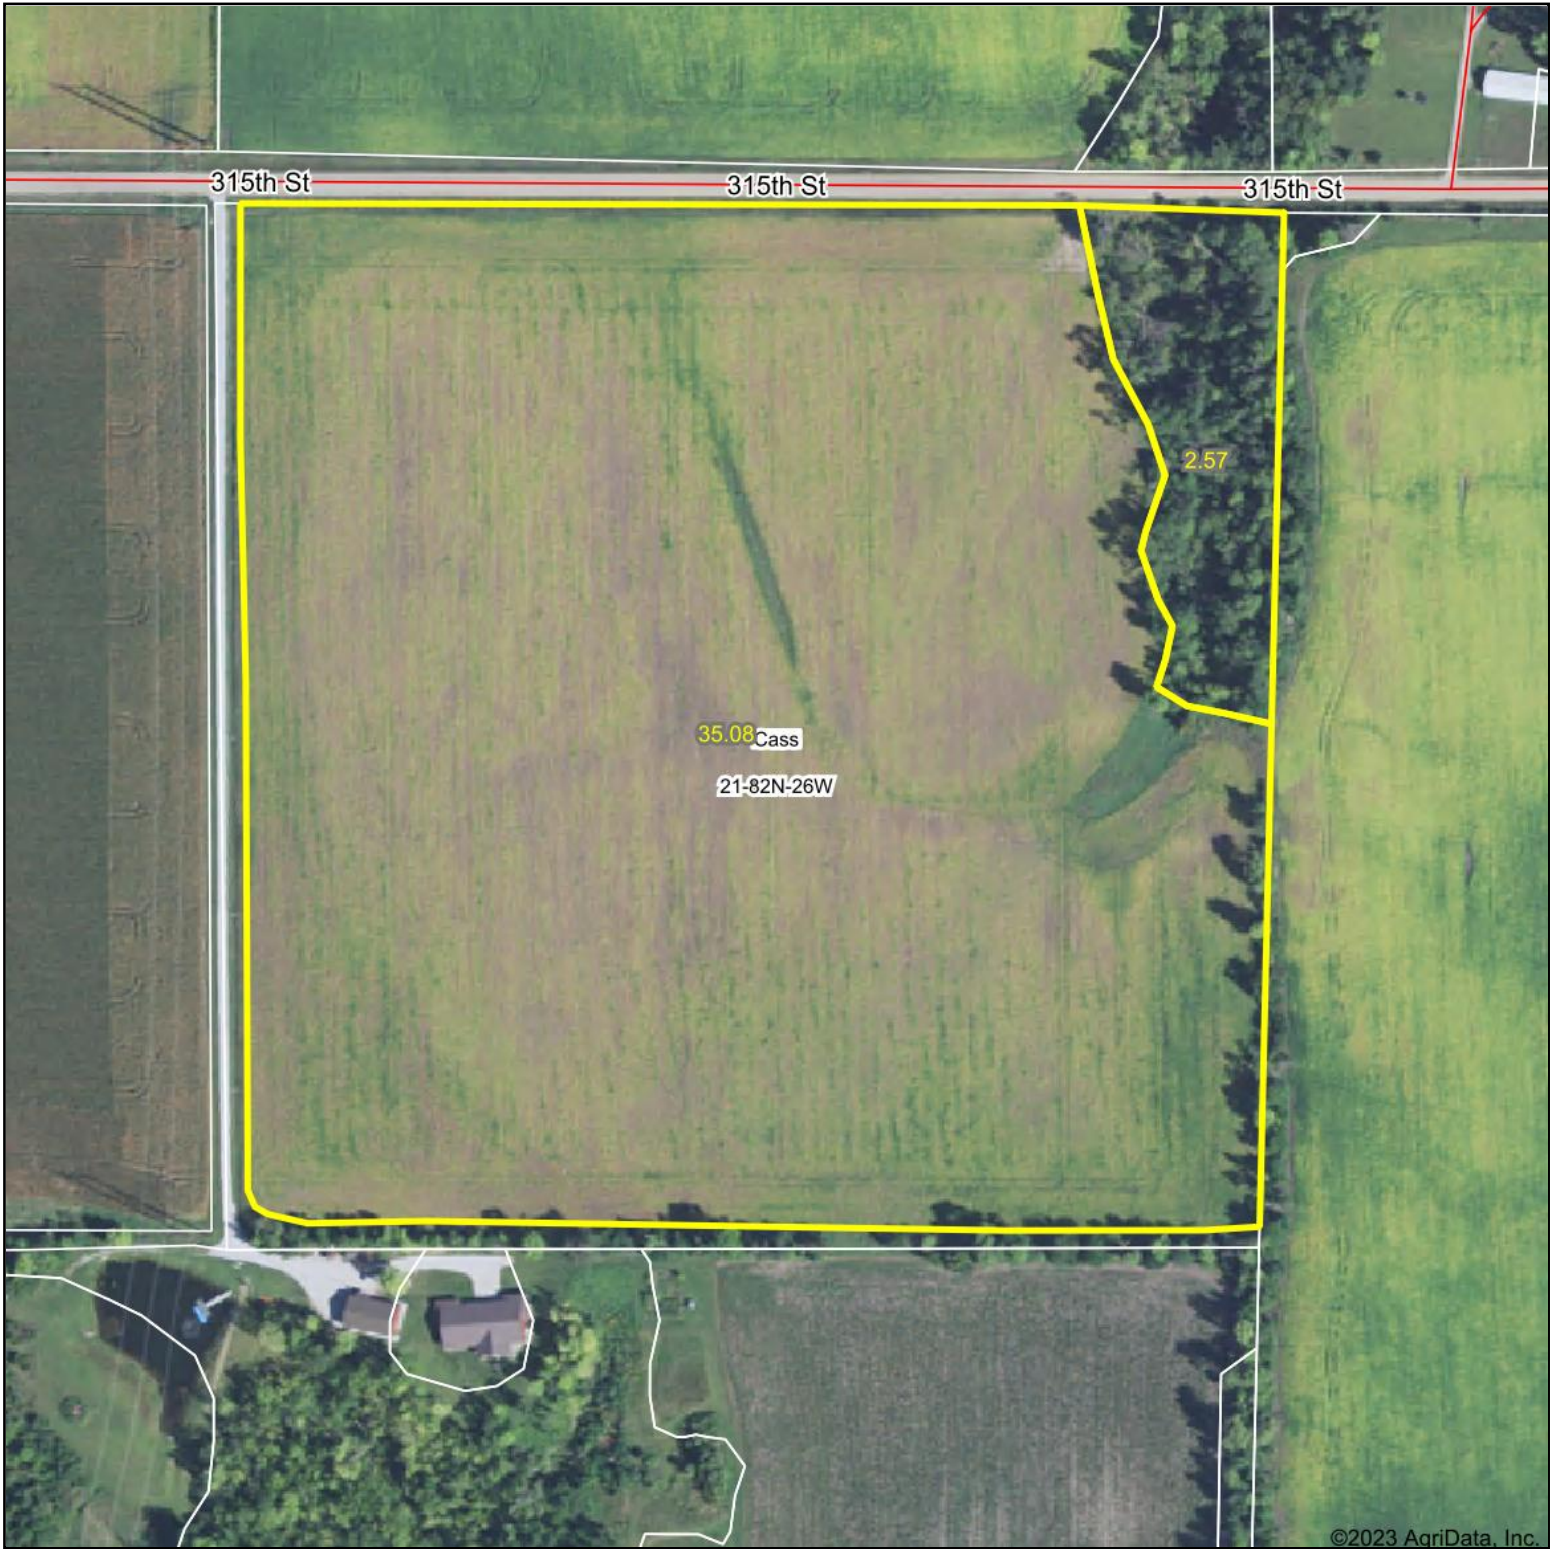

# FSA Map

Map Center: 41° 53' 51.56, -93° 53' 8.87

**21-82N-26W**  
**Boone County**  
**Iowa**

2/8/2023

© AgriData, Inc. 2021 www.AgriDataInc.com

Field borders provided by Farm Service Agency as of 5/21/2008.