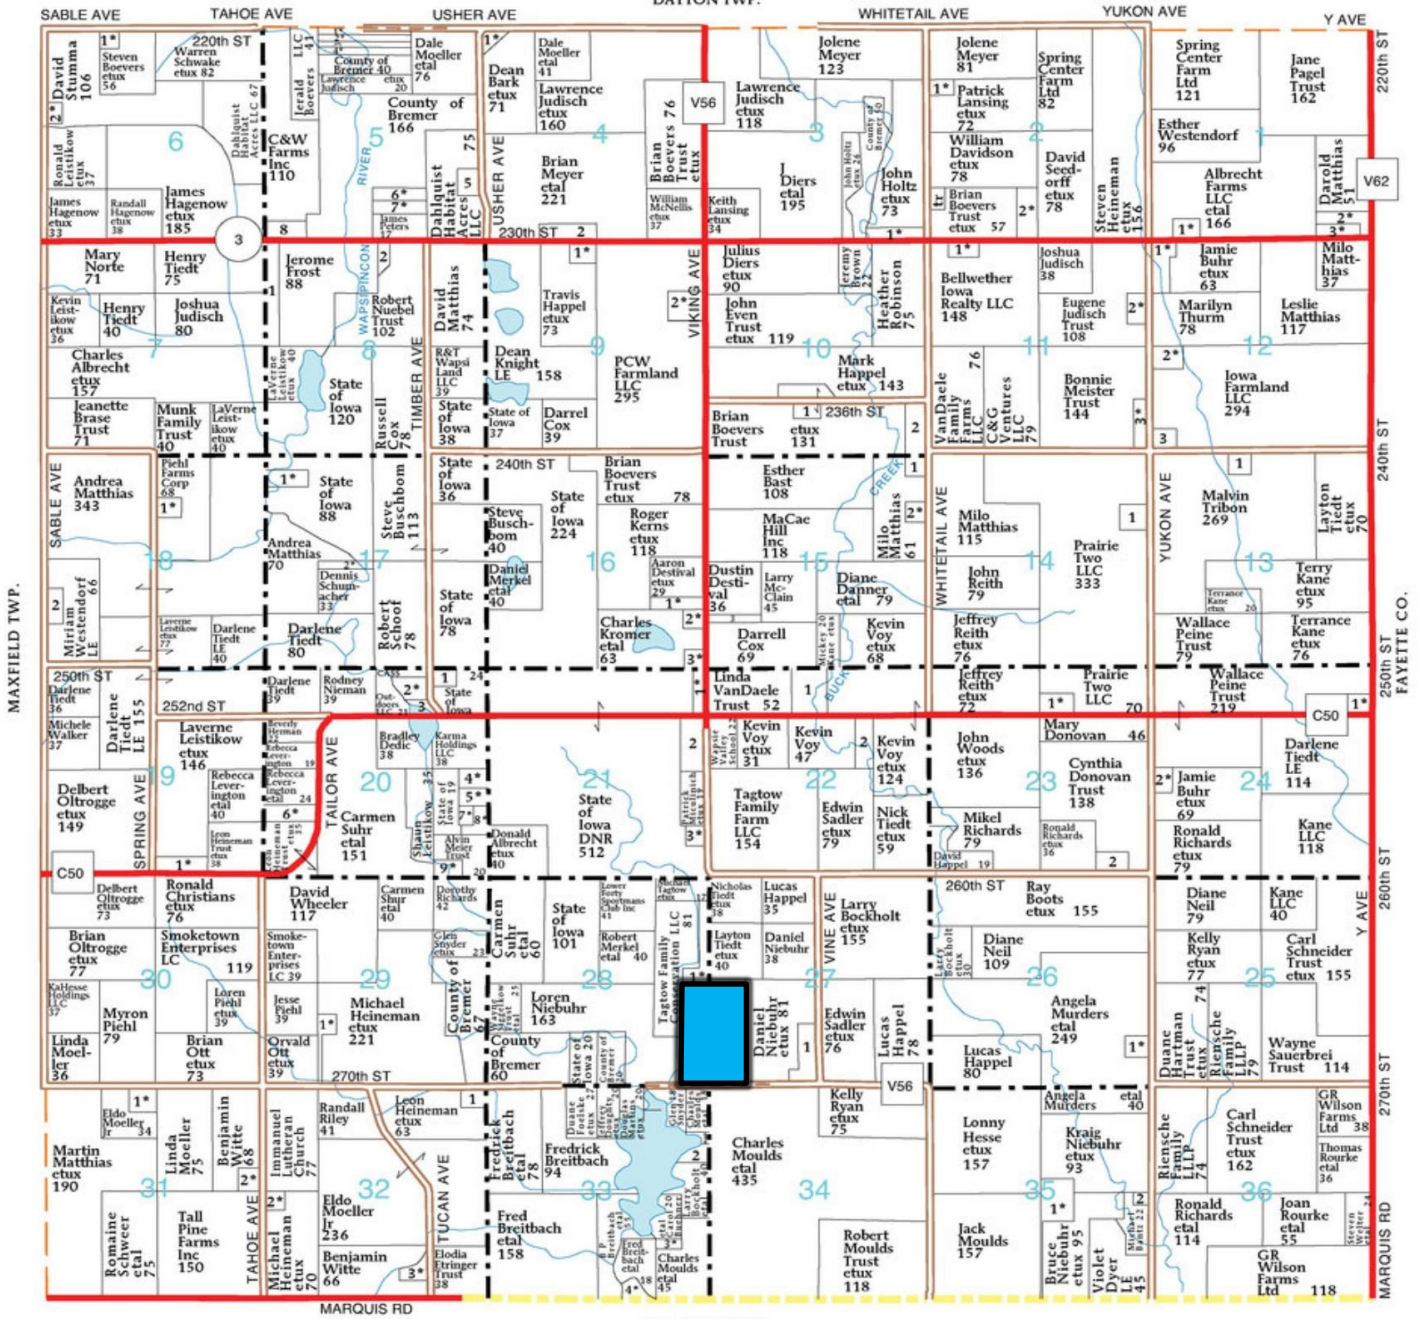

T-91-N

FRANKLIN PLAT

(Landowners)

R-11-W

DAYTON TWP.

MARQUIS RD

BLACK HAWK CO.

PEOPLES™
COMPANY
 INTEGRATED LAND SOLUTIONS