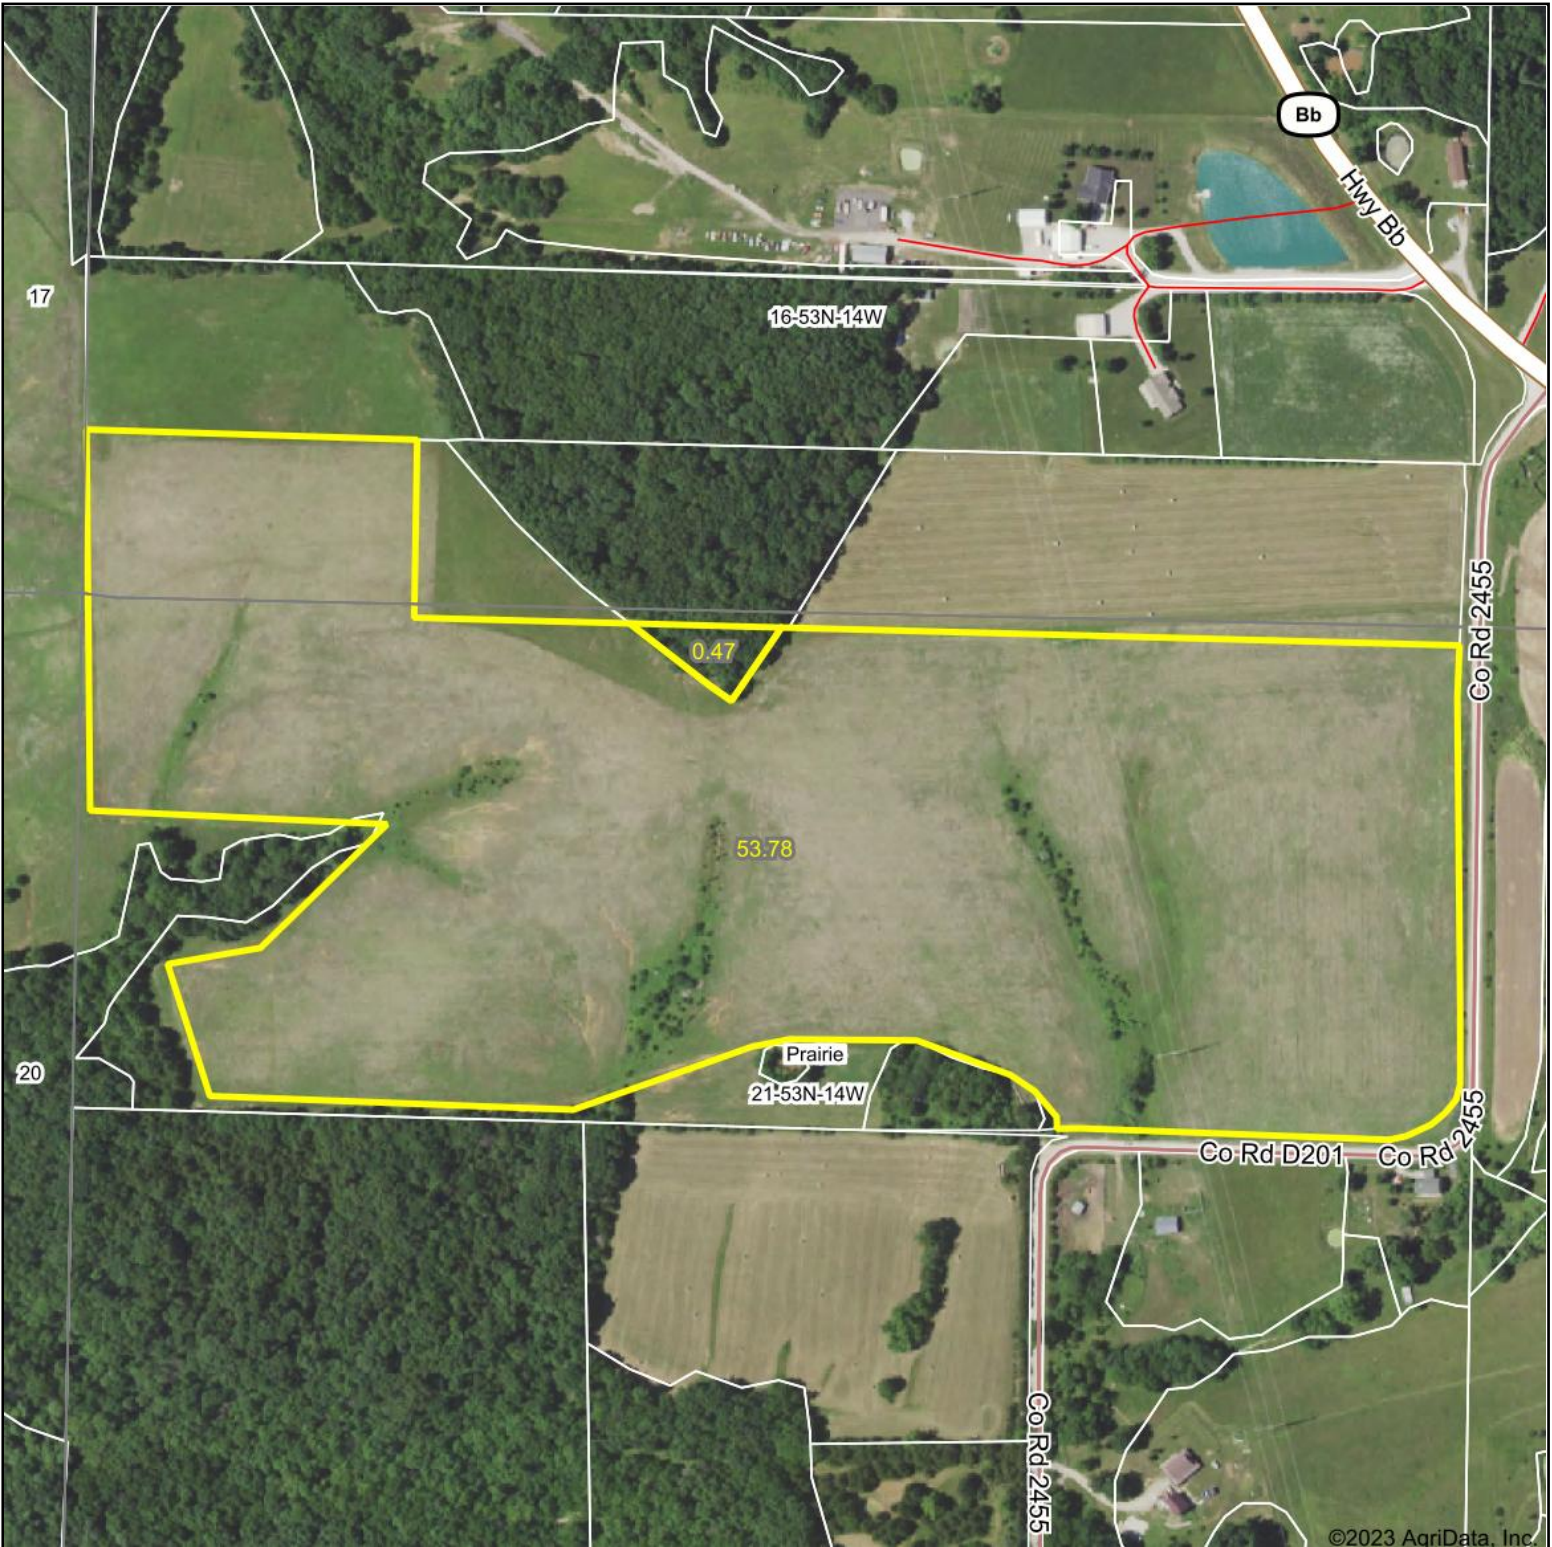

Aerial Map

Map Center: 39° 22' 46.07, -92° 29' 44.66

21-53N-14W
Randolph County
Missouri

1/12/2023

Field borders provided by Farm Service Agency as of 5/21/2008.