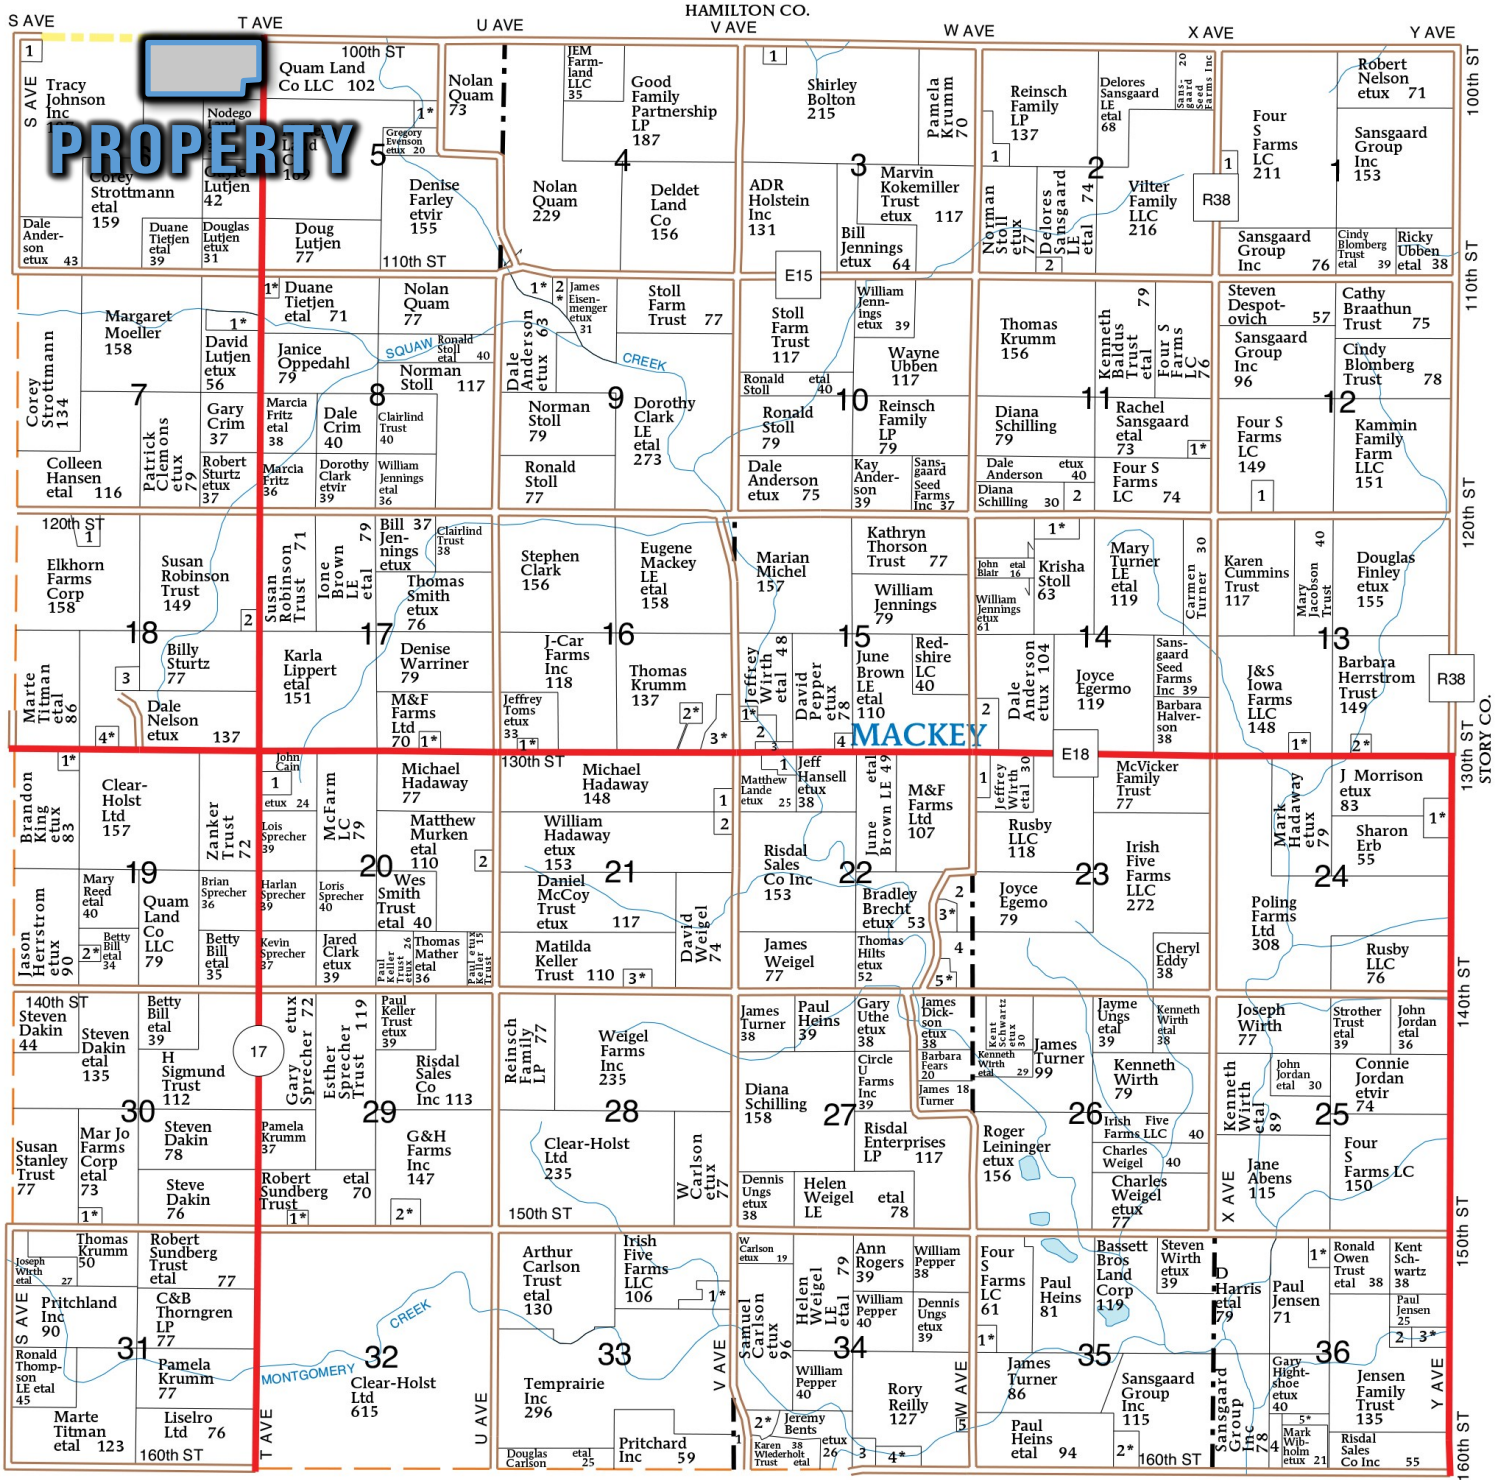

T-85-N

HARRISON PLAT

R-25-W

(Landowners)

JACKSON TWP.